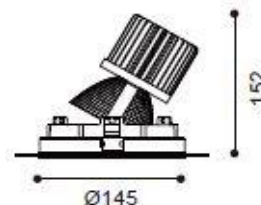

AMIGO-RW-TLB1

Product specification

**INTERIOR RECESSED DOWN LIGHT**

Installation	Ceiling recessed
Cut out	Ø154mm
Dimension	D=Ø145 x H= 152mm

**Technical description**

Article number	1514.404-0		
LED Consumption	25.5W		
Current	700mA		
CCT	2700K	3000K	4000K
Lumen *1	2565lm	2670lm	2712lm
Øsystem*3	-	-	-
Voltage	36.5V		
Reflector	20°/40°		
CRI	90+		
Driver	Remoted, I/P : 90-264V 50/60HZ O/P : 15-50V 700mA 35w Max		

Technical character

Insulation	CLASS III
Protection	IP 20
Tilt	0~30°
Rotate	-
Operating temperature	-20~40 °C
Average Failure Time	L70(10k) >60000 (h)

Materials

Luminaire	aluminum die cast steel housing
Reflector	anodized aluminum
Heat sink	forged aluminum
Color available	white / black

Package

inner box	mm 1 kg
outer box	mm 0 kg / 0 in 1

Photometric**Accessories**

None

Remarks

*1. LUMEN : for LED chip test result based on Tc=85°C.

This is the ideal (Maximum) lumen. This lumen information is from the LED supplier