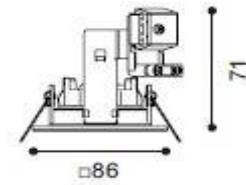

AMIGO-MR-11-STW

Product specification

INTERIOR RECESSED DOWN LIGHT

Installation	Ceiling recessed
Cut out	□76mm
Dimension	□86mm X H=71

**Technical description**

Article number	1478.105S
Lamp	MR-11
Lampholder	GU4
Wattage	20W
Voltage	12 (V AC)
Beam Angle	-
Ballast	Electronic , Remoted , PHILIPS / OSRAM / TRIDONIC / VS

Technical character

Insulation	CLASS III
Protection	IP 20
Tilt	0°-30°
Rotate	-
Operating temperature	0-40°C

Materials

Luminaire	steel housing aluminum die cast body
Heat Sink	None
Color available	White / Black

Package

inner box	mm
outer box	mm

Photometric**Accessories**

None

Remarks