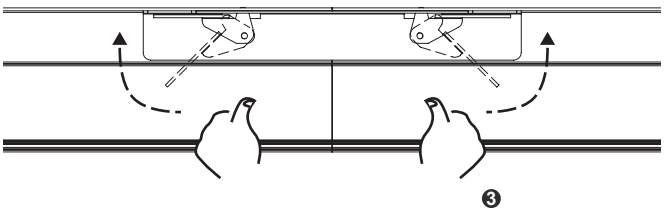

Recessed Track

**Product performance**

number	L
CLR-01	2000mm
CLR-02	2500mm
CLR-03	3000mm

Models : CLC-07-01  
Type : Track connecting bracket

Models : CLR-04  
Type: Vertical corner  
L: 183mm X 183mm

Models : CLC-05  
Type: End Cap

number	A	B
CLR-01	2000mm	200mm x12
CLR-02	2500mm	200mm x16
CLR-03	3000mm	200mm x20

C<B (200mm)

CLC-07-01

CLC-05