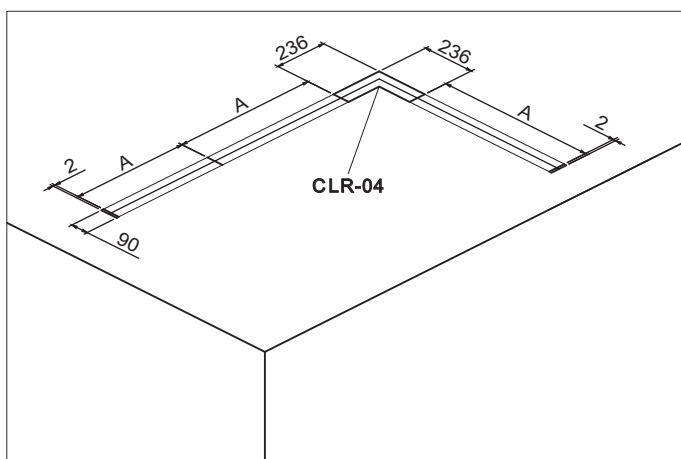

Recessed Track

**Product performance**

number	L
CLR-01	2000mm
CLR-02	2500mm
CLR-03	3000mm

Models : CLC-07-01  
Type : Track connecting bracket

Models : CLR-04  
Type: Vertical corner  
L: 183mm X 183mm

Models : CLC-05  
Type: End Cap

number	A	B
CLR-01	2000mm	200mm x12
CLR-02	2500mm	200mm x16
CLR-03	3000mm	200mm x20

C<B (200mm)

CLC-07-01

CLC-05