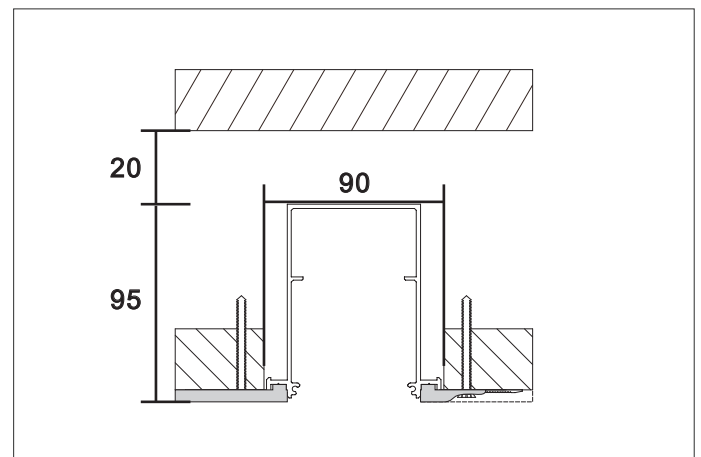

Recessed Track

**Product performance**

number	L
CLR-01	2000mm
CLR-02	2500mm
CLR-03	3000mm

Models : CLC-07-01  
Type : Track connecting bracket

Models : CLR-04  
Type: Vertical corner  
L: 183mm X 183mm

Models : CLC-05  
Type: End Cap

number	A	B
CLR-01	2000mm	200mm x12
CLR-02	2500mm	200mm x16
CLR-03	3000mm	200mm x20

C<B (200mm)

CLC-07-01

CLC-05