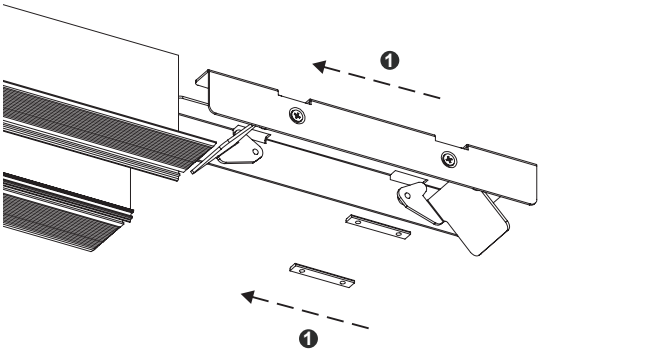

Recessed Track

**Product performance**

number	L
CLR-01	2000mm
CLR-02	2500mm
CLR-03	3000mm

Models : CLC-07-01  
Type : Track connecting bracket

Models : CLR-04  
Type: Vertical corner  
L: 183mm X 183mm

Models : CLC-05  
Type: End Cap

number	A	B
CLR-01	2000mm	200mm x12
CLR-02	2500mm	200mm x16
CLR-03	3000mm	200mm x20

C<B (200mm)

CLC-07-01

CLC-05