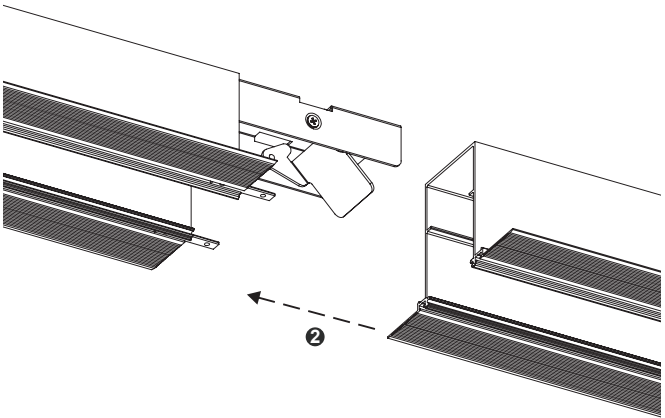

Recessed Track

**Product performance**

number	L
CLR-01	2000mm
CLR-02	2500mm
CLR-03	3000mm

Models : CLC-07-01  
Type : Track connecting bracket

Models : CLR-04  
Type: Vertical corner  
L: 183mm X 183mm

Models : CLC-05  
Type: End Cap

number	A	B
CLR-01	2000mm	200mm x12
CLR-02	2500mm	200mm x16
CLR-03	3000mm	200mm x20

C<B (200mm)

CLC-07-01

CLC-05