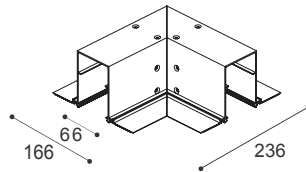

Recessed Track

**Product performance**

number	L
CLR-01	2000mm
CLR-02	2500mm
CLR-03	3000mm

Models : CLC-07-01  
Type : Track connecting bracket

Models : CLR-04  
Type: Vertical corner  
L: 183mm X 183mm

Models : CLC-05  
Type: End Cap

number	A	B
CLR-01	2000mm	200mm x12
CLR-02	2500mm	200mm x16
CLR-03	3000mm	200mm x20

C<B (200mm)

CLC-07-01

CLC-05