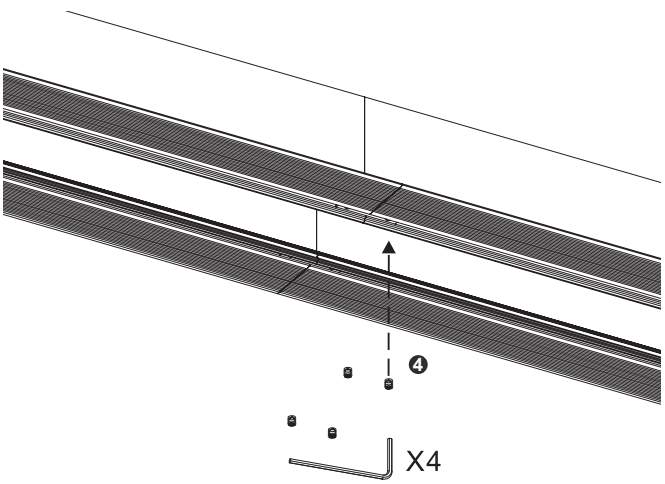

Recessed Track

**Product performance**

number	L
CLR-01	2000mm
CLR-02	2500mm
CLR-03	3000mm

Models : CLC-07-01  
Type : Track connecting bracket

Models : CLR-04  
Type: Vertical corner  
L: 183mm X 183mm

Models : CLC-05  
Type: End Cap

number	A	B
CLR-01	2000mm	200mm x12
CLR-02	2500mm	200mm x16
CLR-03	3000mm	200mm x20

C<B (200mm)

CLC-07-01

CLC-05