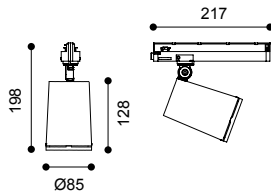

Accessories