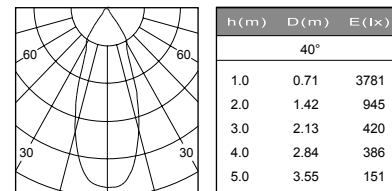

Article number	1519.214
LED Consumption	39.1W
Current	1050 (mA)
Lumen	4058 (lm)
Beam Angle	12°/24°/40°
CCT	3000K
CRI	90+

Colours
Black White Grey

Article number	1519.216
LED Consumption	25.5W
Current	700 (mA)
Lumen	2670 (lm)
Beam Angle	12°/24°/40°
CCT	3000K
CRI	90+

Colours
Black White Grey

Accessories

Accessories