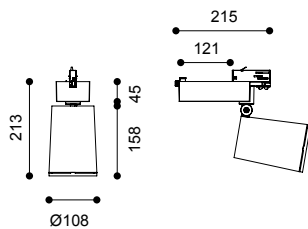

S3-2
Reflector+snoot

H3-2
Honeycomb louver

SG3-2
Striped glass

Article number	1519.214
LED Consumption	39.1W
Current	1050 (mA)
Lumen	4058 (lm)
Beam Angle	12°/24°/40°
CCT	3000K
CRI	90+

Colours   
 Black White Grey

Article number	1519.216
LED Consumption	25.5W
Current	700 (mA)
Lumen	2670 (lm)
Beam Angle	12°/24°/40°
CCT	3000K
CRI	90+

Colours   
 Black White Grey

Accessories

S11-2 Reflector+snoot H11-2 Honeycomb louver SG11-2 Striped glass