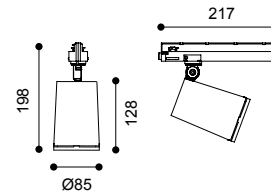

Accessories