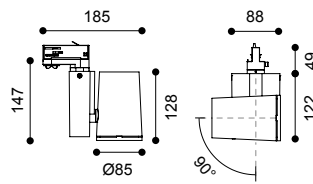

Article number	1519.200
LED Consumption	39.1W
Current	1050 (mA)
Lumen	4058 (lm)
Beam Angle	12°/24°/40°
CCT	3000K
CRI	90+

Colours
Black White Grey

	h (m)	D (m)	E (lx)
	40°		
	1.0	0.69	6043
	2.0	1.38	1511
	3.0	2.07	671
	4.0	2.76	377
	5.0	3.45	241

Accessories

Article number	1519.215
LED Consumption	25.5W
Current	700 (mA)
Lumen	2670 (lm)
Beam Angle	12°/24°/40°
CCT	3000K
CRI	90+

Colours
Black White Grey

Accessories