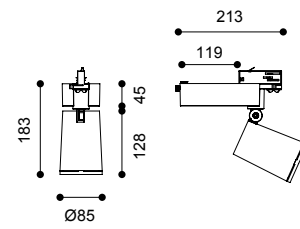

S3-2
Reflector+snoot

H3-2
Honeycomb louver

SG3-2
Striped glass

Article number	1519.214
LED Consumption	39.1W
Current	1050 (mA)
Lumen	4058 (lm)
Beam Angle	12°/24°/40°
CCT	3000K
CRI	90+

Colours   
 Black White Grey

Article number	1519.216
LED Consumption	25.5W
Current	700 (mA)
Lumen	2670 (lm)
Beam Angle	12°/24°/40°
CCT	3000K
CRI	90+

Colours   
 Black White Grey

Accessories

S11-2 Reflector+snoot H11-2 Honeycomb louver SG11-2 Striped glass