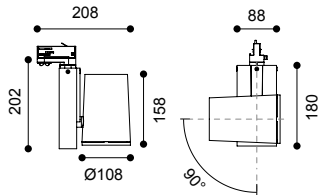

Article number	1519.216
LED Consumption	25.5W
Current	700 (mA)
Lumen	2670 (lm)
Beam Angle	12°/24°/40°
CCT	3000K
CRI	90+

Colours   
 Black White Grey

Accessories

S11-2 Reflector+snoot H11-2 Honeycomb louver SG11-2 Striped glass

Accessories

B3-2 Barndoor S3-2 Reflector+snoot H3-2 Honeycomb louver SG3-2 Striped glass

Article number	1519.200
LED Consumption	39.1W
Current	1050 (mA)
Lumen	4058 (lm)
Beam Angle	12°/24°/40°
CCT	3000K
CRI	90+

Colours   
 Black White Grey

	h (m)	D (m)	E (lx)
	40°		
	1.0	0.69	6043
	2.0	1.38	1511
	3.0	2.07	671
	4.0	2.76	377
	5.0	3.45	241

Accessories

S11-2 Reflector+snoot H11-2 Honeycomb louver SG11-2 Striped glass