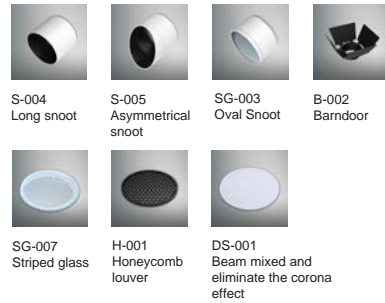

Article number	BW26-48-SB-64-HE	BW26-48-SB-64
Fixture Consumption	15W	15W
Voltage	48 VDC	48 VDC
LED Lumen	2106 (lm)	1487 (lm)
Delivered Lumen	1776 (lm)	1412 (lm)
Beam Angle	18°/24°/38° /50° (Lens)	18°/24°/38° /50° (Lens)
CCT	3000K	3000K
CRI	90+	95+
Colour	Black ■ White □ Customized: Gold ■ Nickel Brushed ■ Rose Gold Brushed ■	

Accessory

Article number	BW26-48-SB-90-HE	BW26-48-SB-90
Fixture Consumption	24W	24W
Voltage	48 VDC	48 VDC
LED Lumen	3876 (lm)	2705 (lm)
Delivered Lumen	3326 (lm)	2603 (lm)
Beam Angle	18°/24°/40°/60° (Lens)	18°/24°/40°/60° (Lens)
CCT	3000K	3000K
CRI	90+	95+
Colour	Black ■ White □ Customized: Gold ■ Nickel Brushed ■ Rose Gold Brushed ■	

Accessory