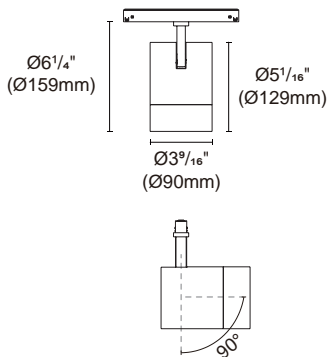

Article number	BW26-48-SB-64-HE	BW26-48-SB-64
Fixture Consumption	15W	15W
Voltage	48 VDC	48 VDC
LED Lumen	2106 (lm)	1487 (lm)
Delivered Lumen	1776 (lm)	1412 (lm)
Beam Angle	18°/24°/38° /50° (Lens)	18°/24°/38° /50° (Lens)
CCT	3000K	3000K
CRI	90+	95+
Colour	Black ■ White □ Customized: Gold ■ Nickel Brushed ■ Rose Gold Brushed ■	

Accessory

Article number	BW26-48-SB-90-HE	BW26-48-SB-90
Fixture Consumption	24W	24W
Voltage	48 VDC	48 VDC
LED Lumen	3876 (lm)	2705 (lm)
Delivered Lumen	3326 (lm)	2603 (lm)
Beam Angle	18°/24°/40°/60° (Lens)	18°/24°/40°/60° (Lens)
CCT	3000K	3000K
CRI	90+	95+
Colour	Black ■ White □ Customized: Gold ■ Nickel Brushed ■ Rose Gold Brushed ■	

Accessory