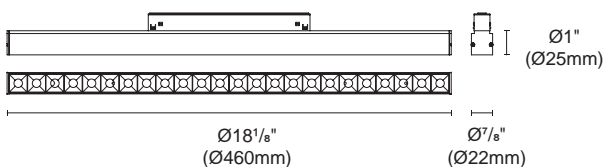

BW26-P

Panel lighting

Article number	BW26-48-P-A / BW26-48-P-B / BW26-48-P-C
Fixture Consumption	6W / 9W / 12W
Voltage	48 VDC
LED Lumen	714 (lm) / 1201 (lm) / 1687 (lm)
Delivered Lumen	219 (lm) / 392 (lm) / 535 (lm)
Beam Angle	90°
CCT	3000K
CRI	90+
Colour	Black ■

Article number	BW26-48-KD-12 / BW26-48-KD-24
Fixture Consumption	10W / 15W
Voltage	48 VDC
LED Lumen	1154 (lm) / 1903 (lm)
Delivered Lumen	448 (lm) / 752 (lm)
Beam Angle	30° (Lens)
CCT	3000K
CRI	90+
Colour	Body color : Black ■ White □ Baffle color : Black ■ Crystal □