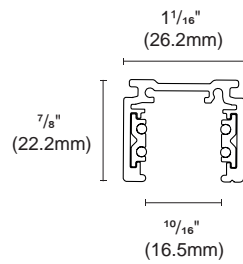

### Spot light Spot A

BW26 13~28

BW26-48-SA-HE-40  
Ø40 / 8W

BW26-48-SA-HE-50  
Ø50 / 11W

BW26-48-SA-HE-64  
Ø64 / 15W

BW26-48-SA-HE-90  
Ø90 / 24W

## Surface Mounted

Article number	L (mm)
BW26-48-TS-1000	39.37" (1000mm)
BW26-48-TS-2000	78.74" (2000mm)

Colour Black ■ White □