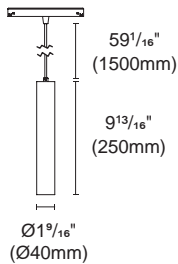

Article number	BW26-48-CT-40
LED Consumption	8W
Voltage	48 VDC
LED Lumen	806 (lm)
Delivered Lumen	707 (lm)
Beam Angle	15°/24°/36° /45° (Lens)
CCT	3000K
CRI	90+
Colour	Black ■ White □