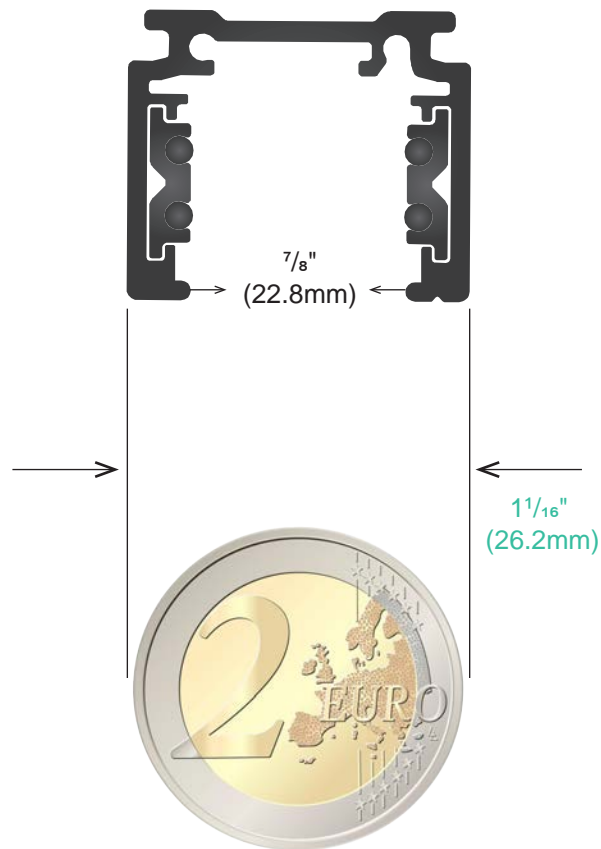

BROWNIE 26

Micro track system