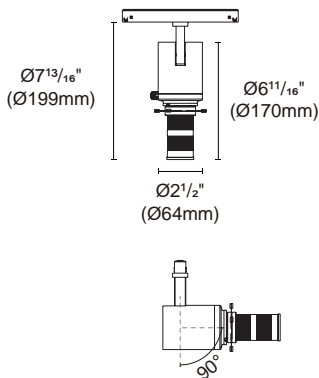

Article number	BW26-48-SBF-64
Fixture Consumption	15W
Voltage	48 VDC
LED Lumen	1487 (lm)
Delivered Lumen	541 (lm)
Beam Angle	$20^\circ \sim 30^\circ$
CCT	3000K
CRI	95+
Colour	Black ☒ White ☐

Accessory