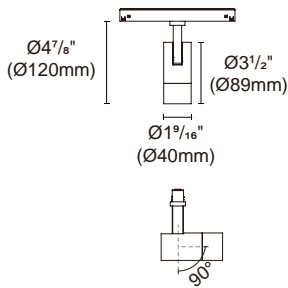

BW26-SB

Spot B

Article number	BW26-48-SB-40-HE	BW26-48-SB-40
Fixture Consumption	8W	9W
Voltage	48 VDC	48 VDC
LED Lumen	806 (lm)	644 (lm)
Delivered Lumen	707 (lm)	589 (lm)
Beam Angle	15°/24°/36° /50° (Lens)	15°/24°/36° /50° (Lens)
CCT	3000K	3000K
CRI	90+	95+
Colour	Black ☒ White ☐	

Customized: Gold ☐ Nickel Brushed ☐ Rose Gold Brushed ☐

Accessory

Article number	BW26-48-SB-50-HE	BW26-48-SB-50
Fixture Consumption	12W	12W
Voltage	48 VDC	48 VDC
LED Lumen	1274 (lm)	1040 (lm)
Delivered Lumen	1047 (lm)	899 (lm)
Beam Angle	18°/25°/40° /50° (Lens)	18°/25°/40° /50° (Lens)
CCT	3000K	3000K
CRI	90+	95+
Colour	Black ☒ White ☐	

Customized: Gold ☐ Nickel Brushed ☐ Rose Gold Brushed ☐

Accessory