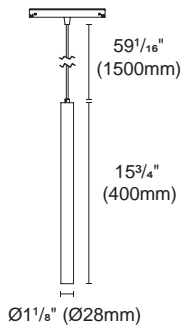

BW26-C

Pendant lighting

Article number	BW26-48-CT-28
Fixture Consumption	7W
Voltage	48 VDC
LED Lumen	712 (lm)
Delivered Lumen	596 (lm)
Beam Angle	20°/25°/36° /55° (Lens)
CCT	3000K
CRI	90+
Colour	Black ■ White □