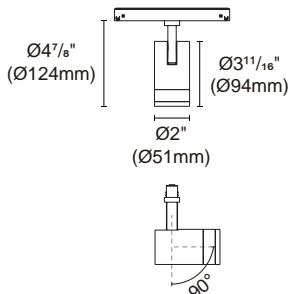

Article number	BW26-48-SBZ-50-HE	BW26-48-SBZ-50
Fixture Consumption	12W	12W
Voltage	48 VDC	48 VDC
LED Lumen	1274 (lm)	1040 (lm)
Delivered Lumen	807 (lm)	665 (lm)
Beam Angle	15°~50°	18°~50°
CCT	3000K	3000K
CRI	90+	95+
Colour	Black ■ White □	

Accessory