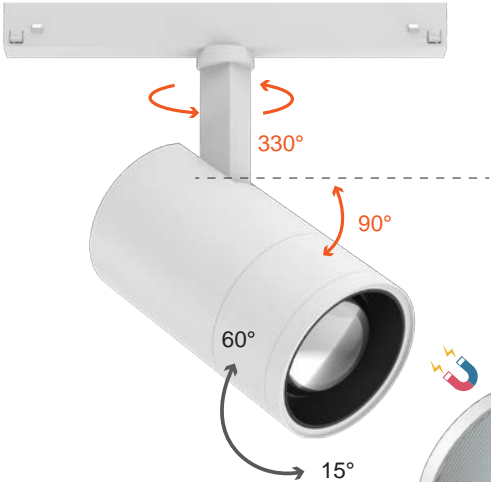

# Zoomable

The 2-cut lamp body can be precisely adjusted by rotating it, allowing for easy enlargement or reduction of the aperture ratio without the need to open the lamp body.

Easily add dynamic oval filter accessories as desired, installation and adjustment are extremely simple and convenient. making it comfortable for the user to adapt the lighting according to meet the specific needs of the space.