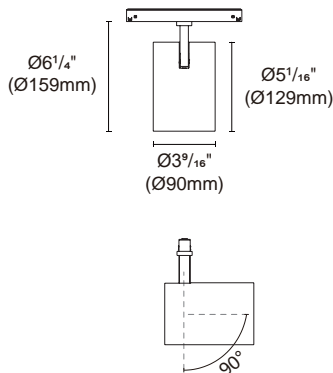

Article number	BW26-48-SA-90-HE	BW26-48-SA-90
Fixture Consumption	24W	24W
Voltage	48 VDC	48 VDC
LED Lumen	3746 (lm)	2705 (lm)
Delivered Lumen	-	-
Beam Angle	18°/24°/40°/60° (Lens)	18°/24°/40°/60° (Lens)
CCT	3000K	3000K
CRI	90+	95+
Colour	Black ☒ White ☐ Customized: Gold ☐ Nickel Brushed ☐ Rose Gold Brushed ☐	

Accessory