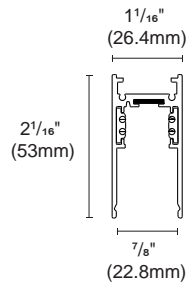

BROWNIE 26 Surface Mounted / Pendant Track

Article number	L (mm)
BW26-48-TSH-1000	39.37" (1000mm)
BW26-48-TSH-2000	78.74" (2000mm)

Colour Black ■ White □

Track accessories

BW26-48-TSH-RH

Horizontal corner
for BW26-48-TSH track