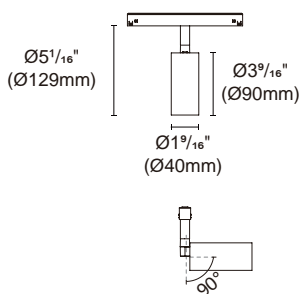

BW26-SA

Spot A

Article number	BW26-48-SA-40-HE	BW26-48-SA-40
Fixture Consumption	8W	9W
Voltage	48 VDC	48 VDC
LED Lumen	806 (lm)	644 (lm)
Delivered Lumen	707 (lm)	589 (lm)
Beam Angle	15°/24°/36° /50° (Lens)	15°/24°/36° /50° (Lens)
CCT	3000K	3000K
CRI	90+	95+
Colour	Black ☒ White ☐ Customized: Gold ☐ Nickel Brushed ☐ Rose Gold Brushed ☐	

Accessory

Article number	BW26-48-SA-50-HE	BW26-48-SA-50
Fixture Consumption	12W	12W
Voltage	48 VDC	48 VDC
LED Lumen	1274 (lm)	1040 (lm)
Delivered Lumen	1047 (lm)	899 (lm)
Beam Angle	18°/25°/40° /50° (Lens)	18°/25°/40° /50° (Lens)
CCT	3000K	3000K
CRI	90+	95+
Colour	Black ☒ White ☐ Customized: Gold ☐ Nickel Brushed ☐ Rose Gold Brushed ☐	

Accessory