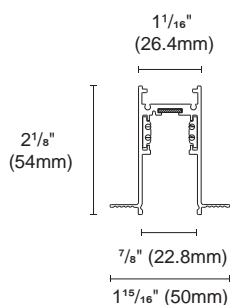

### Spot light Spot A

BW26 13~28

BW26-48-SA-HE-40  
Ø40 / 8W

BW26-48-SA-HE-50  
Ø50 / 11W

BW26-48-SA-HE-64  
Ø64 / 15W

BW26-48-SA-HE-90  
Ø90 / 24W

## Surface Mounted

Article number	L (mm)
BW26-48-TS-1000	39.37" (1000mm)
BW26-48-TS-2000	78.74" (2000mm)

Colour Black ■ White □

# BROWNIE 26 Recessed Trimless

Article number	L (mm)
BW26-48-TLH-1000	39.37" (1000mm)
BW26-48-TLH-2000	78.74" (2000mm)

Colour Black ■ White □