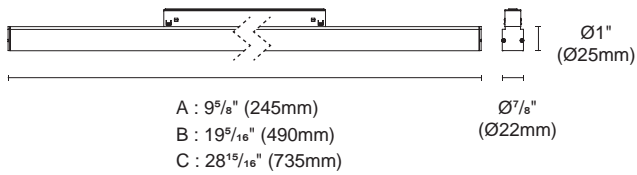

Article number	BW26-48-P-A / BW26-48-P-B / BW26-48-P-C
Fixture Consumption	6W / 9W / 12W
Voltage	48 VDC
LED Lumen	714 (lm) / 1201 (lm) / 1687 (lm)
Delivered Lumen	219 (lm) / 392 (lm) / 535 (lm)
Beam Angle	90°
CCT	3000K
CRI	90+
Colour	Black ■

Article number	BW26-48-KD-12 / BW26-48-KD-24
Fixture Consumption	10W / 15W
Voltage	48 VDC
LED Lumen	1154 (lm) / 1903 (lm)
Delivered Lumen	448 (lm) / 752 (lm)
Beam Angle	30° (Lens)
CCT	3000K
CRI	90+
Colour	Body color : Black ■ White □ Baffle color : Black ■ Crystal □