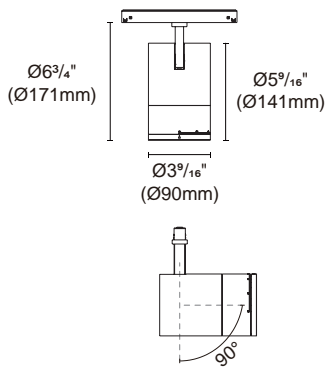

Article number	BW26-48-SBZ-90-HE	BW26-48-SBZ-90
Fixture Consumption	24W	24W
Voltage	48 VDC	48 VDC
LED Lumen	3746 (lm)	2705 (lm)
Delivered Lumen	2406 (lm)	1679 (lm)
Beam Angle	16°-60°	16°-60°
CCT	3000K	3000K
CRI	90+	95+
Colour	Black ■ White □	

Accessory