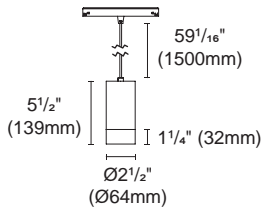

BW26-C

Pendant lighting

Article number	BW26-48-CT-64
Fixture Consumption	15W
Voltage	48 VDC
LED Lumen	1994 (lm)
Delivered Lumen	1776 (lm)
Beam Angle	20°/25°/40° /50° (Lens)
CCT	3000K
CRI	90+
Colour	Black ■ White □ Customized: Gold ■ Nickel Brushed ■ Rose Gold Brushed ■

Accessory