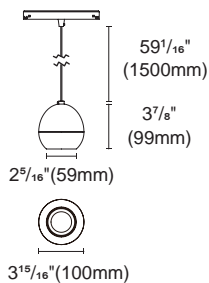

### Accessory

H-001  
Honeycomb louver

Article number	BW26-48-CA
Fixture Consumption	15W
Voltage	48 VDC
LED Lumen	1994 (lm)
Delivered Lumen	1755 (lm)
Beam Angle	18°/25°/40°/50° (Lens)
CCT	3000K
CRI	90+
Colour	Black ■ White □