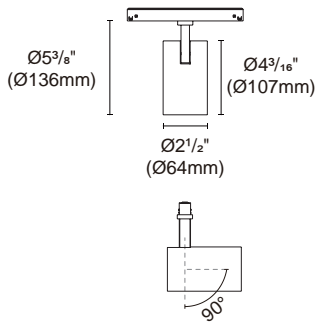

Article number	BW26-48-SA-64-HE	BW26-48-SA-64
Fixture Consumption	15W	15W
Voltage	48 VDC	48 VDC
LED Lumen	2106 (lm)	1487 (lm)
Delivered Lumen	1776 (lm)	1412 (lm)
Beam Angle	18°/24°/38° /50° (Lens)	18°/24°/38° /50° (Lens)
CCT	3000K	3000K
CRI	90+	95+
Colour	Black ☒ White ☐ Customized: Gold ☐ Nickel Brushed ☐ Rose Gold Brushed ☐	

Accessory