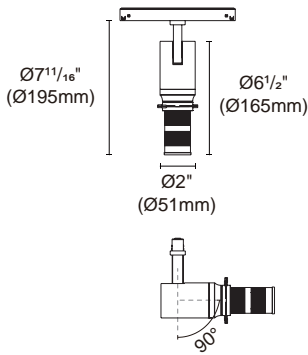

BW26-SBF

Spot B framing

Article number	BW26-48-SBF-50
Fixture Consumption	12W
Voltage	48 VDC
LED Lumen	1040 (lm)
Delivered Lumen	564 (lm)
Beam Angle	$22^\circ \sim 32^\circ$
CCT	3000K
CRI	95+
Colour	Black ☒ White ☐

Accessory