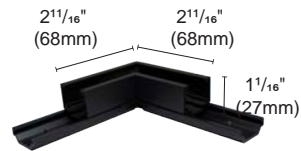

BROWNIE 26

Surface Mounted

Article number	L (mm)
BW26-48-TS-1000	39.37" (1000mm)
BW26-48-TS-2000	78.74" (2000mm)

Colour Black ■ White □

Track accessories

BW26-48-TS-RH

Horizontal corner
for BW26-48-TS track

BW26-48-TS-RV

Vertical corner
for BW26-48-TS track

BNC-37A

End cap

BNC-37B

End cap with wire exit

BNI-23

Pendant Kit