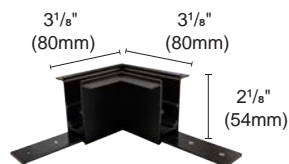

BROWNIE 26 Recessed Trimless

Article number	L (mm)
BW26-48-TLH-1000	39.37" (1000mm)
BW26-48-TLH-2000	78.74" (2000mm)

Colour Black ■ White □

Track accessories

BW26-48-TLH-RH

Horizontal corner
for BW26-48-TLH track

BW26-48-TLH-RV

Vertical corner
for BW26-48-TLH track

BNC-36A

End cap

BNC-36B

End cap with wire exit