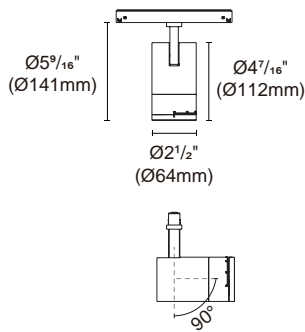

Article number	BW26-48-SBZ-64-HE	BW26-48-SBZ-64
Fixture Consumption	15W	15W
Voltage	48 VDC	48 VDC
LED Lumen	2106 (lm)	1487 (lm)
Delivered Lumen	1238 (lm)	939 (lm)
Beam Angle	15°-55°	15°-55°
CCT	3000K	3000K
CRI	90+	95+
Colour	Black ■ White □	

Accessory