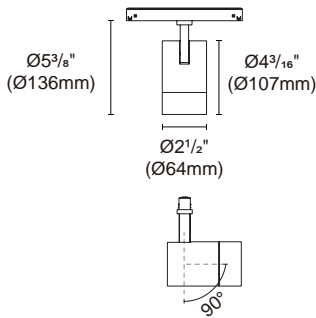

Article number	BW26-48-SB-64-HE	BW26-48-SB-64
Fixture Consumption	15W	15W
Voltage	48 VDC	48 VDC
LED Lumen	2106 (lm)	1487 (lm)
Delivered Lumen	1776 (lm)	1412 (lm)
Beam Angle	18°/24°/38° /50° (Lens)	18°/24°/38° /50° (Lens)
CCT	3000K	3000K
CRI	90+	95+
Colour	Black ■ White □ Customized: Gold ■ Nickel Brushed ■ Rose Gold Brushed ■	

Accessory

Article number	BW26-48-SB-90-HE	BW26-48-SB-90
Fixture Consumption	24W	24W
Voltage	48 VDC	48 VDC
LED Lumen	3876 (lm)	2705 (lm)
Delivered Lumen	3326 (lm)	2603 (lm)
Beam Angle	18°/24°/40°/60° (Lens)	18°/24°/40°/60° (Lens)
CCT	3000K	3000K
CRI	90+	95+
Colour	Black ■ White □ Customized: Gold ■ Nickel Brushed ■ Rose Gold Brushed ■	

Accessory