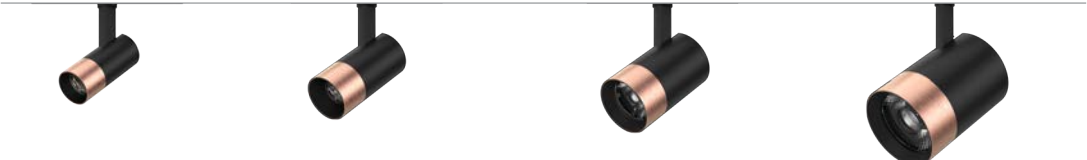

## Spot lighting

Ø40

Ø50

Ø64

Ø90

Spot A

Spot B

Spot B Framing