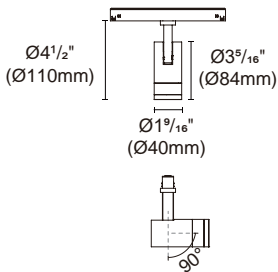

BW26-SBZ

Spot B Zoomable

Article number	BW26-48-SBZ-40-HE	BW26-48-SBZ-40
Fixture Consumption	8W	8W
Voltage	48 VDC	48 VDC
LED Lumen	806 (lm)	644 (lm)
Delivered Lumen	421 (lm)	362 (lm)
Beam Angle	15°~40°	15°~40°
CCT	3000K	3000K
CRI	90+	95+
Colour	Black ■ White □	

Accessory