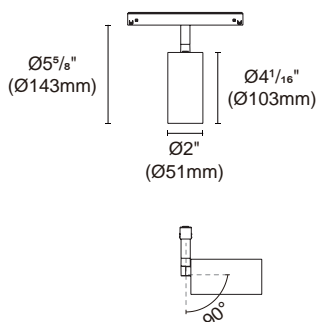

BW26-SA

Spot A

Article number	BW26-48-SA-40-HE	BW26-48-SA-40
Fixture Consumption	8W	9W
Voltage	48 VDC	48 VDC
LED Lumen	806 (lm)	644 (lm)
Delivered Lumen	707 (lm)	589 (lm)
Beam Angle	15°/24°/36° /50° (Lens)	15°/24°/36° /50° (Lens)
CCT	3000K	3000K
CRI	90+	95+
Colour	Black ☒ White ☐ Customized: Gold ☐ Nickel Brushed ☐ Rose Gold Brushed ☐	

Accessory

Article number	BW26-48-SA-50-HE	BW26-48-SA-50
Fixture Consumption	12W	12W
Voltage	48 VDC	48 VDC
LED Lumen	1274 (lm)	1040 (lm)
Delivered Lumen	1047 (lm)	899 (lm)
Beam Angle	18°/25°/40° /50° (Lens)	18°/25°/40° /50° (Lens)
CCT	3000K	3000K
CRI	90+	95+
Colour	Black ☒ White ☐ Customized: Gold ☐ Nickel Brushed ☐ Rose Gold Brushed ☐	

Accessory