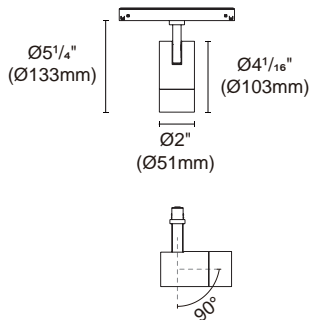

BW26-SB

Spot B

Article number	BW26-48-SB-40-HE	BW26-48-SB-40
Fixture Consumption	8W	9W
Voltage	48 VDC	48 VDC
LED Lumen	806 (lm)	644 (lm)
Delivered Lumen	707 (lm)	589 (lm)
Beam Angle	15°/24°/36° /50° (Lens)	15°/24°/36° /50° (Lens)
CCT	3000K	3000K
CRI	90+	95+
Colour	Black ☒ White ☐	

Customized: Gold ☐ Nickel Brushed ☐ Rose Gold Brushed ☐

Accessory

Article number	BW26-48-SB-50-HE	BW26-48-SB-50
Fixture Consumption	12W	12W
Voltage	48 VDC	48 VDC
LED Lumen	1274 (lm)	1040 (lm)
Delivered Lumen	1047 (lm)	899 (lm)
Beam Angle	18°/25°/40° /50° (Lens)	18°/25°/40° /50° (Lens)
CCT	3000K	3000K
CRI	90+	95+
Colour	Black ☒ White ☐	

Customized: Gold ☐ Nickel Brushed ☐ Rose Gold Brushed ☐

Accessory