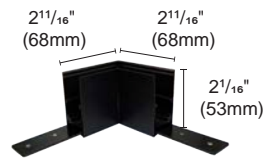

BROWNIE 26 Surface Mounted / Pendant Track

Article number	L (mm)
BW26-48-TSH-1000	39.37" (1000mm)
BW26-48-TSH-2000	78.74" (2000mm)

Colour Black ■ White □

Track accessories

BW26-48-TSH-RH

Horizontal corner
for BW26-48-TSH track

BW26-48-TSH-RV

Vertical corner
for BW26-48-TSH track

BNC-36A

End cap

BNC-36B

End cap with wire exit

BNI-22

Pendant Kit