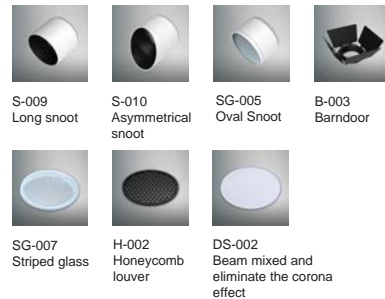

Article number	BW26-48-SB-64-HE	BW26-48-SB-64
Fixture Consumption	15W	15W
Voltage	48 VDC	48 VDC
LED Lumen	2106 (lm)	1487 (lm)
Delivered Lumen	1776 (lm)	1412 (lm)
Beam Angle	18°/24°/38° /50° (Lens)	18°/24°/38° /50° (Lens)
CCT	3000K	3000K
CRI	90+	95+
Colour	Black ■ White □ Customized: Gold ■ Nickel Brushed ■ Rose Gold Brushed ■	

Accessory

Article number	BW26-48-SB-90-HE	BW26-48-SB-90
Fixture Consumption	24W	24W
Voltage	48 VDC	48 VDC
LED Lumen	3876 (lm)	2705 (lm)
Delivered Lumen	3326 (lm)	2603 (lm)
Beam Angle	18°/24°/40°/60° (Lens)	18°/24°/40°/60° (Lens)
CCT	3000K	3000K
CRI	90+	95+
Colour	Black ■ White □ Customized: Gold ■ Nickel Brushed ■ Rose Gold Brushed ■	

Accessory