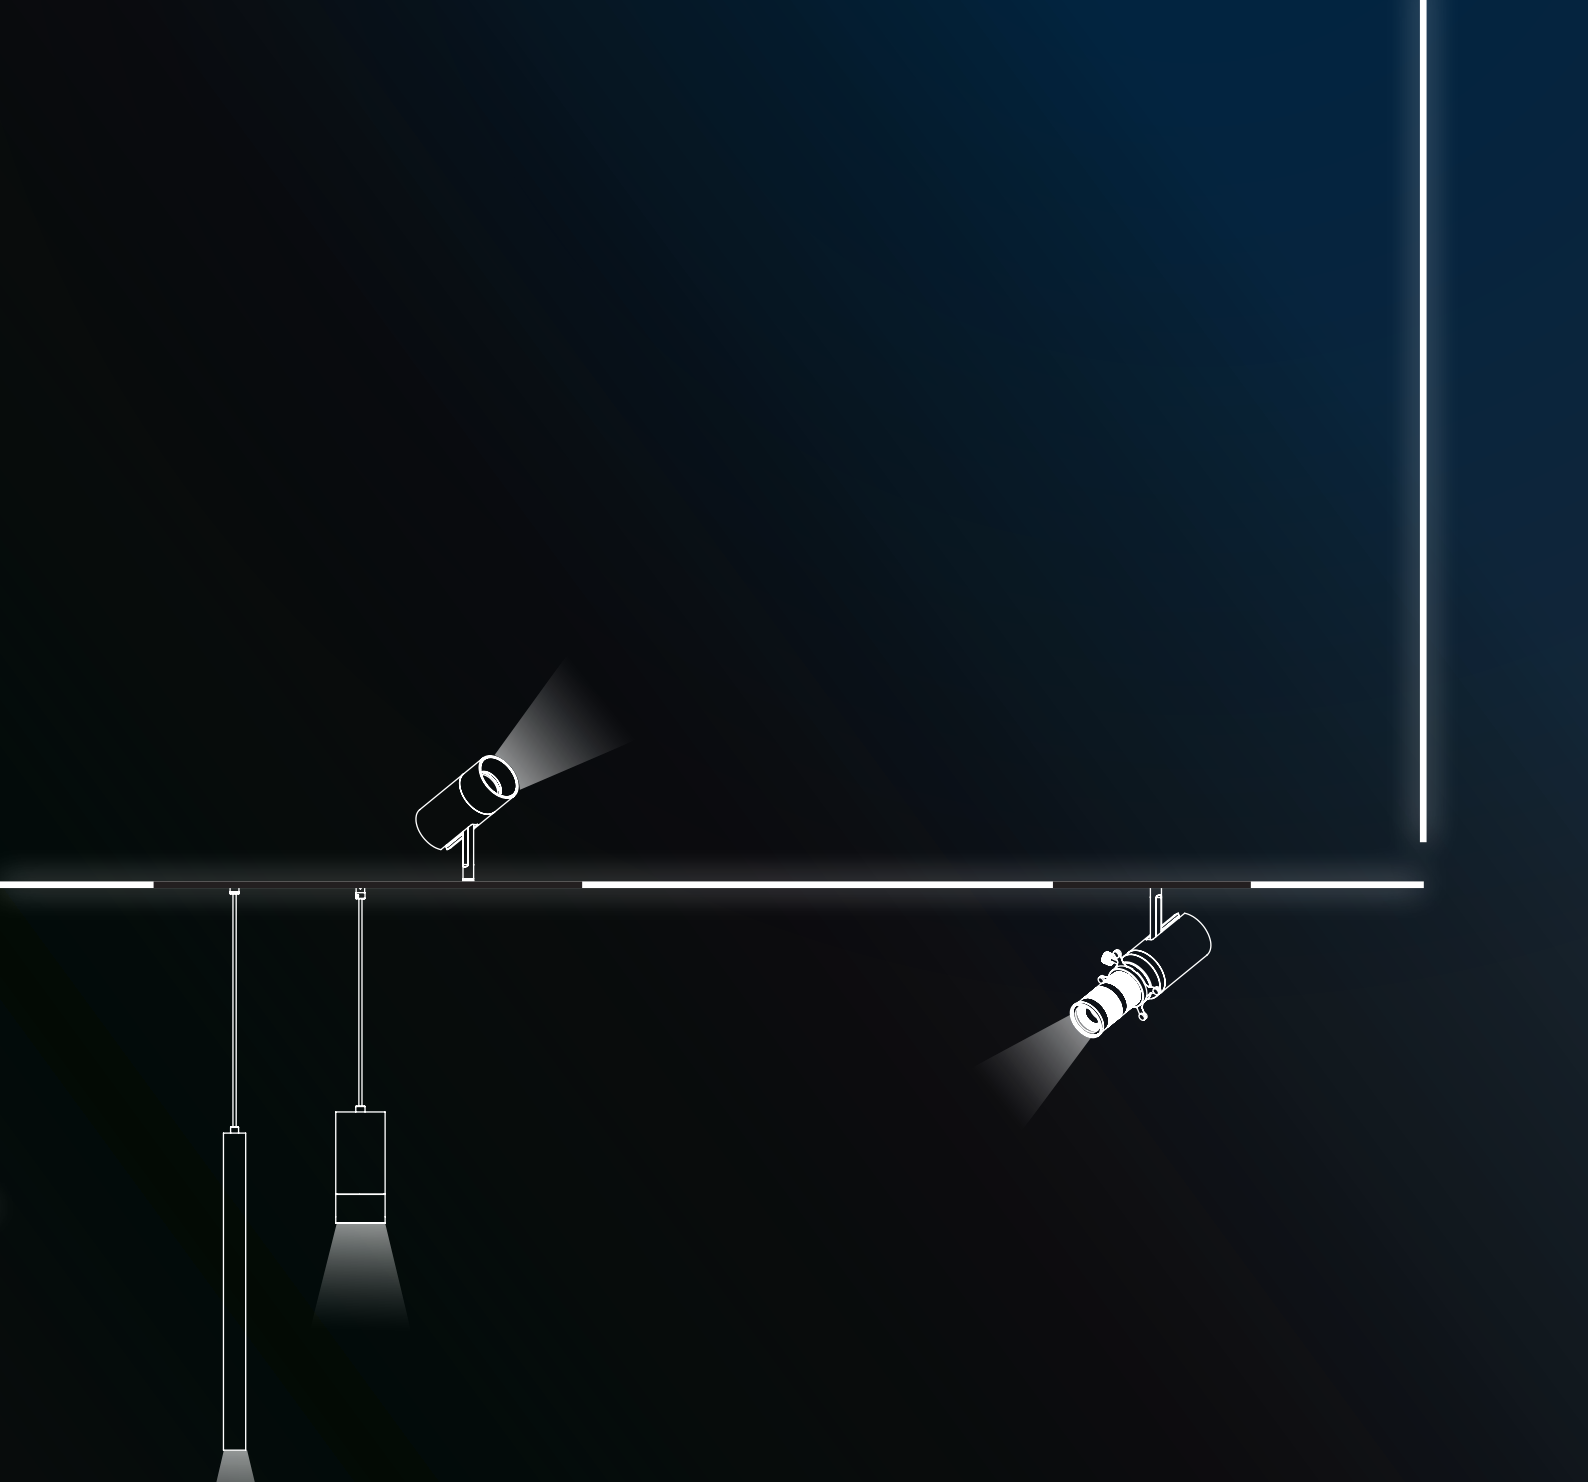

OZMMAS-48V
system

OZMMAS-48V

Low voltage mini track and dimming available system

Optimize zoned miniature modularized application system also called the OZMMAS series, is the specified system designed for the illuminated fixture connection from top to bottom all in one. Its exquisite structure design and ultimate performance provide the best choice to light up a designated area with a clever light shape.