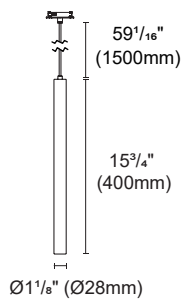

OZ48-C

Pendant lighting

Article number	OZ48-CT-28
Fixture Consumption	7W
Voltage	48 VDC
LED Lumen	712 (lm)
Delivered Lumen	596 (lm)
Beam Angle	20°/24°/34° /56° (Lens)
CCT	3000K
CRI	90+
Colour	Black ■ White □