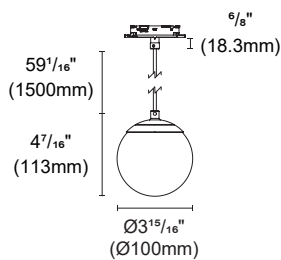

Article number **OZ48-CO-100**

Fixture Consumption 6W

Voltage 48 VDC

LED Lumen 617 (lm)

Delivered Lumen 371 (lm)

Beam Angle $>90^\circ$

CCT 3000K

CRI 90+

Colour Black ■ White □