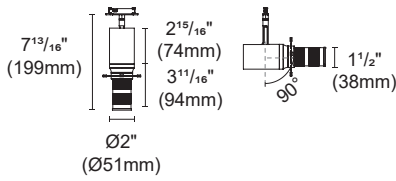

OZ48-SBF

Spot B framing