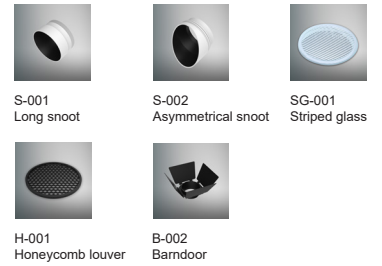

Article number	OZ48-SA-64-HE	OZ48-SA-64
Fixture Consumption	15W	15W
Voltage	48 VDC	48 VDC
LED Lumen	2106 (lm)	1487 (lm)
Delivered Lumen	1776 (lm)	1412 (lm)
Beam Angle	18°/24°/38°/50° (Lens)	18°/24°/38°/50° (Lens)
CCT	3000K	3000K
CRI	90+	95+
Colour	Black ■ White □ Customized: Gold ■ Nickel Brushed ■ Rose Gold Brushed ■	

Accessory

Article number	OZ48-SA-90-HE	OZ48-SA-90
Fixture Consumption	24W	24W
Voltage	48 VDC	48 VDC
LED Lumen	3746 (lm)	2705 (lm)
Delivered Lumen	3326 (lm)	2603 (lm)
Beam Angle	18°/24°/40°/60° (Lens)	18°/24°/40°/60° (Lens)
CCT	3000K	3000K
CRI	90+	95+
Colour	Black ■ White □ Customized: Gold ■ Nickel Brushed ■ Rose Gold Brushed ■	

Accessory