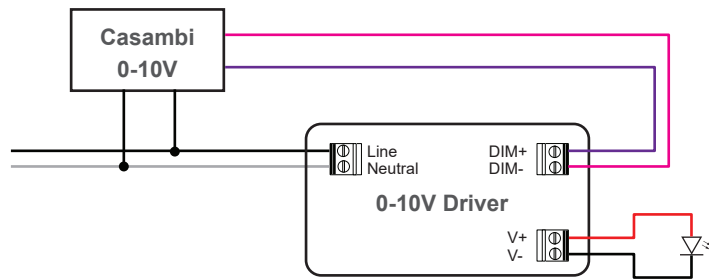

Casambi Dimming

Input : 120VAC-277VAC 50/60Hz
Range 0.1%-100% dim to off

*NOTE :
Cap off unused wires individually.
DO NOT cap together.

Compatible devices:
Phone iOS 10 and later are supported
iPad iOS 10 and later are supported
Android 4.4 version (KitKat) and later are supported