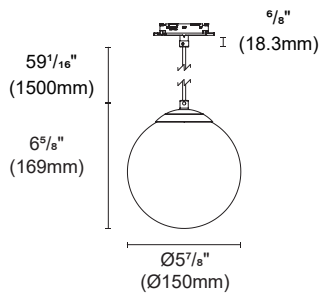

Article number	OZ48-CBO-150
Fixture Consumption	8.5W
Voltage	48 VDC
LED Lumen	1196 (lm)
Delivered Lumen	785 (lm)
Beam Angle	> 90°
CCT	3000K
CRI	90+
Colour	Black ■ White □