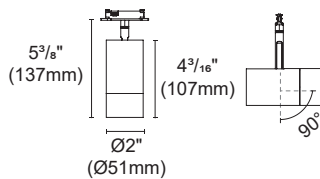

OZ48-SB

Spot B

Article number	OZ48-SB-40-HE	OZ48-SB-40
Fixture Consumption	8W	8W
Voltage	48 VDC	48 VDC
LED Lumen	806 (lm)	644 (lm)
Delivered Lumen	707 (lm)	589 (lm)
Beam Angle	15°/24°/36°/50° (Lens)	15°/24°/36°/50° (Lens)
CCT	3000K	3000K
CRI	90+	95+
Colour	Black ☒ White ☐ Customized: Gold ☐ Nickel Brushed ☐ Rose Gold Brushed ☐	

Accessory

Article number	OZ48-SB-50-HE	OZ48-SB-50
Fixture Consumption	12W	12W
Voltage	48 VDC	48 VDC
LED Lumen	1274 (lm)	1040 (lm)
Delivered Lumen	1047 (lm)	899 (lm)
Beam Angle	18°/25°/40° /50° (Lens)	18°/25°/40° /50° (Lens)
CCT	3000K	3000K
CRI	90+	95+
Colour	Black ☒ White ☐ Customized: Gold ☐ Nickel Brushed ☐ Rose Gold Brushed ☐	

Accessory