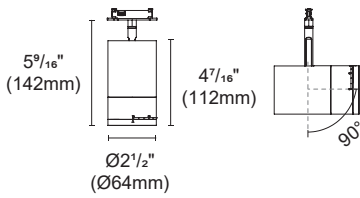

Article number	OZ48-SBZ-64-HE	OZ48-SBZ-64
Fixture Consumption	15W	15W
Voltage	48 VDC	48 VDC
LED Lumen	2106 (lm)	1487 (lm)
Delivered Lumen	1238 (lm)	939 (lm)
Beam Angle	15°~55°	15°~55°
CCT	3000K	3000K
CRI	90+	95+
Colour	Black ■ White □	

Accessory

Article number	OZ48-SBZ-90-HE	OZ48-SBZ-90
Fixture Consumption	24W	24W
Voltage	48 VDC	48 VDC
LED Lumen	3746 (lm)	2705 (lm)
Delivered Lumen	2333 (lm)	1815 (lm)
Beam Angle	16~60°	16~60°
CCT	3000K	3000K
CRI	90+	95+
Colour	Black ■ White □	

Accessory