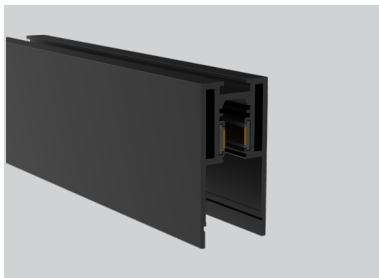

OZ48-TSH

Surface Mounted & Pendant - H

Colour Black ■ White □