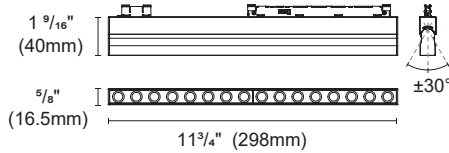

Article number	OZ48-KA-8 / OZ48-KA-16
Fixture Consumption	8.5W / 16W
Voltage	48 VDC
LED Lumen	913 (lm) / 1709 (lm)
Delivered Lumen	548 (lm) / 1047 (lm)
Beam Angle	30°/36° (Lens)
CCT	3000K
CRI	90+
Colour	Body color : Black ☒ White ☐ Baffle color : Black ☒ Crystal ☐