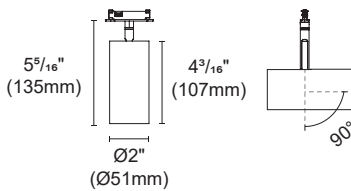

Accessory

DS-010
Oval filter

H-005
Honeycomb louver

Article number	OZ48-SA-50-HE	OZ48-SA-50
Fixture Consumption	12W	12W
Voltage	48 VDC	48 VDC
LED Lumen	1274 (lm)	1040 (lm)
Delivered Lumen	1047 (lm)	899 (lm)
Beam Angle	18°/25°/40°/50° (Lens)	18°/25°/40°/50° (Lens)
CCT	3000K	3000K
CRI	90+	95+
Colour	Black <input checked="" type="checkbox"/> White <input type="checkbox"/> Customized: Gold <input type="checkbox"/> Nickel Brushed <input type="checkbox"/> Rose Gold Brushed <input type="checkbox"/>	