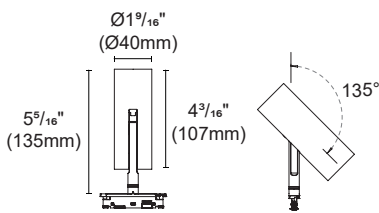

OZ48-SA

Spot A (Birdie)

Article number	OZ48-SAU-33-HE	OZ48-SAU-33
Fixture Consumption	7W	7W
Voltage	48 VDC	48 VDC
LED Lumen	719 (lm)	574 (lm)
Delivered Lumen	617 (lm)	529 (lm)
Beam Angle	18°/24°/36°/54° (Lens)	18°/24°/34°/57° (Lens)
CCT	3000K	3000K
CRI	90+	95+
Colour	Black ■ White □ Customized: Gold ■ Nickel Brushed ■ Rose Gold Brushed ■	

Accessory	H-004 Honeycomb louver	DS-006 Oval filter	DS-007 Diffusers	B-001 Barndoor

Article number	OZ48-SAU-40-HE	OZ48-SAU-40
Fixture Consumption	8W	8W
Voltage	48 VDC	48 VDC
LED Lumen	806 (lm)	644 (lm)
Delivered Lumen	707 (lm)	589 (lm)
Beam Angle	15°/23°/36°/50° (Lens)	15°/23°/36°/50° (Lens)
CCT	3000K	3000K
CRI	90+	95+
Colour	Black ■ White □ Customized: Gold ■ Nickel Brushed ■ Rose Gold Brushed ■	

Accessory	DS-010 Oval filter	H-005 Honeycomb louver