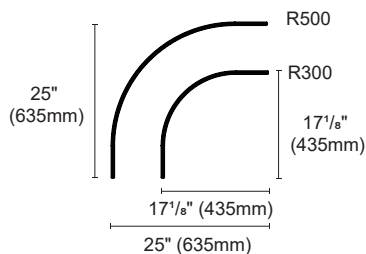

OZ48-TS

Surface Mounted

Colour Black ■

INSTALLATION TRACK

Article number	L (mm)
OZ48-TS-1118	44" (1118mm)
OZ48-TS-1829	72" (1829mm)
OZ48-TS-2337	92" (2337mm)

Curved track

OZ48-TS-R300	R300
OZ48-TS-R500	R500