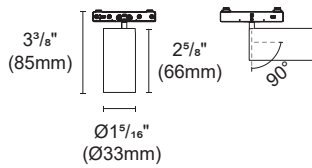

OZ48-SA

Spot A

* Not available to the track of OZ48-TSH & OZ48-TLH

Article number	OZ48-SA-33-02-HE	OZ48-SA-33-02
Fixture Consumption	7W	7W
Voltage	48 VDC	48 VDC
LED Lumen	719 (lm)	574 (lm)
Delivered Lumen	617 (lm)	529 (lm)
Beam Angle	18°/24°/36°/55° (Lens)	18°/24°/36°/55° (Lens)
CCT	3000K	3000K
CRI	90+	95+
Colour	Black ■ White □ Customized: Gold ■ Nickel Brushed ■ Rose Gold Brushed ■	

Accessory	H-004 Honeycomb louver	DS-006 Oval filter	DS-007 Diffusers	B-001 Barndoor

Article number	OZ48-SA-33-HE	OZ48-SA-33
Fixture Consumption	7W	7W
Voltage	48 VDC	48 VDC
LED Lumen	719 (lm)	574 (lm)
Delivered Lumen	617 (lm)	529 (lm)
Beam Angle	18°/24°/36°/55° (Lens)	18°/24°/36°/55° (Lens)
CCT	3000K	3000K
CRI	90+	95+
Colour	Black ■ White □ Customized: Gold ■ Nickel Brushed ■ Rose Gold Brushed ■	

Accessory	H-004 Honeycomb louver	DS-006 Oval filter	DS-007 Diffusers	B-001 Barndoor