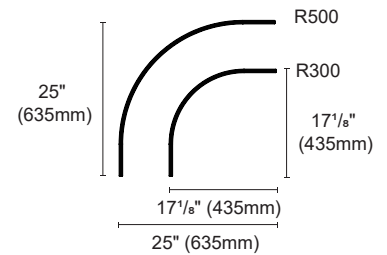

OZ48-TSH

Surface Mounted & Pendant - H

Colour Black ■ White □

INSTALLATION TRACK

Article number	L (mm)
OZ48-TSH-1118	44" (1118mm)
OZ48-TSH-1829	72" (1829mm)
OZ48-TSH-2337	92" (2337mm)

Curved track

OZ48-TSH-R300	R300
OZ48-TSH-R500	R500