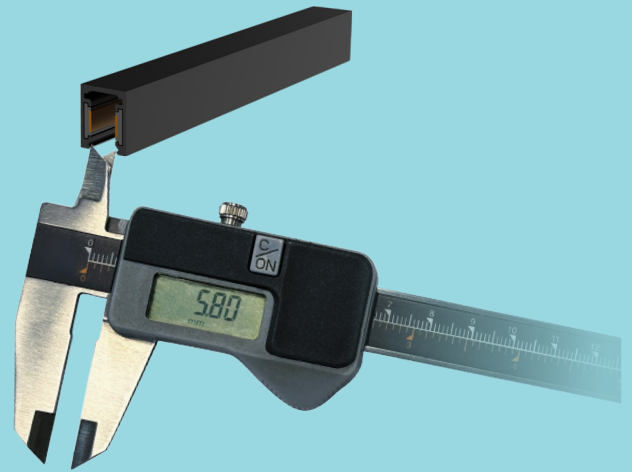

OZMMAS-48V diversity installation

The OZMMAS-48V series has multi-function tracks. Such as surface-mounted, recessed trimless, pendant, and top-down pendant. On the other hand, the track has three different lengths of 44", 72", and 92", for the choice. Furthermore, it is pleasant that the track can be truncated on-site. In other words, users can customize the specific length of the track to meet various requirements.