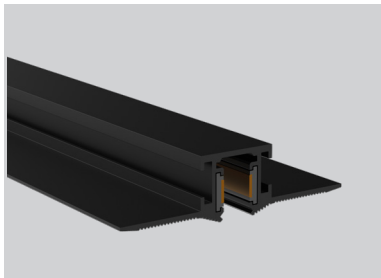

OZ48-TL

Recessed Trimless

Not available in north america

Colour Black ■