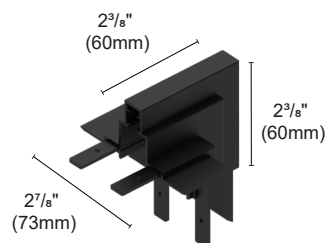

1	Article number	TYPE
	OZ48-TLH-RH	Trimless recessed horizontal corner for OZ48-TLH track

2	Article number	TYPE
	OZ48-TLH-RV	Trimless recessed vertical corner for OZ48-TLH track

ACCESSORIES

3 	Article number	TYPE
	OZC-14-2000	Power joint Length : 78.74" (2000mm)
4 	Article number	TYPE
	OZC-15-15	Circuit joint Length : 0.59" (15mm) (for OZ48-TL track)
5 	Article number	TYPE
	OZC-15-70	Circuit joint Length : 2.76" (70mm) (for OZ48-TLH track)
6 	Article number	TYPE
	OZC-16	I Circuit joint
7 	Article number	TYPE
	OZE-01-2000	Blank cover Length : 78.74" (2000mm) (for OZ48-TL track)
8 	Article number	TYPE
	OZC-06	End cap (for OZ48-TL track)
9 	Article number	TYPE
	OZC-07-2	Reinforced joint (2 Pieces)
10 	Article number	TYPE
	OZC-18	End cap (for OZ48-TLH track)
11 	Article number	TYPE
	OZE-02-2000	Blank cover Length : 78.74" (2000mm) (for OZ48-TLH track)