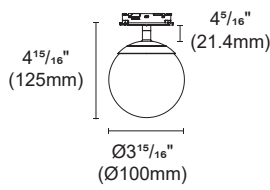

OZ48-C

Pendant lighting

Article number **OZ48-BO-100**

Fixture Consumption 6W

Voltage 48 VDC

LED Lumen 617 (lm)

Delivered Lumen 371 (lm)

Beam Angle $>90^\circ$

CCT 3000K

CRI 90+

Colour Black ■ White □