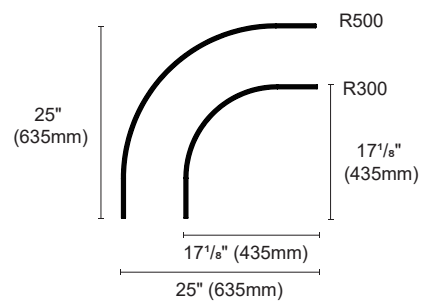

OZ48-TPD

Up-down Pendant

Colour Black ■ White □

INSTALLATION TRACK

Article number	L (mm)
OZ48-TPD-1118	44" (1118mm)
OZ48-TPD-1829	72" (1829mm)
OZ48-TPD-2337	92" (2337mm)

Curved track

OZ48-TPD-R300	R300
OZ48-TPD-R500	R500