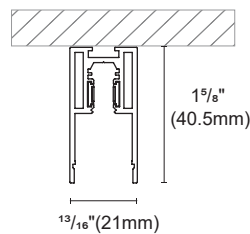

OZ48-TSH

Surface Mounted & Pendant - H

Colour Black ■ White □