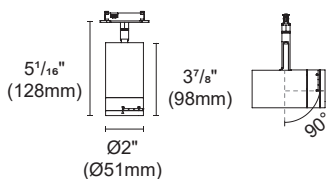

OZ48-SBZ

Spot B Zoomable

Article number	OZ48-SBZ-40-HE	OZ48-SBZ-40
Fixture Consumption	8W	8W
Voltage	48 VDC	48 VDC
LED Lumen	806 (lm)	644 (lm)
Delivered Lumen	421 (lm)	362 (lm)
Beam Angle	15°~40°	15°~40°
CCT	3000K	3000K
CRI	90+	95+
Colour	Black ☒ White ☐	

Accessory

Article number	OZ48-SBZ-50-HE	OZ48-SBZ-50
Fixture Consumption	12W	12W
Voltage	48 VDC	48 VDC
LED Lumen	1274 (lm)	1040 (lm)
Delivered Lumen	807 (lm)	665 (lm)
Beam Angle	18°~50°	18°~50°
CCT	3000K	3000K
CRI	90+	95+
Colour	Black ☒ White ☐	

Accessory