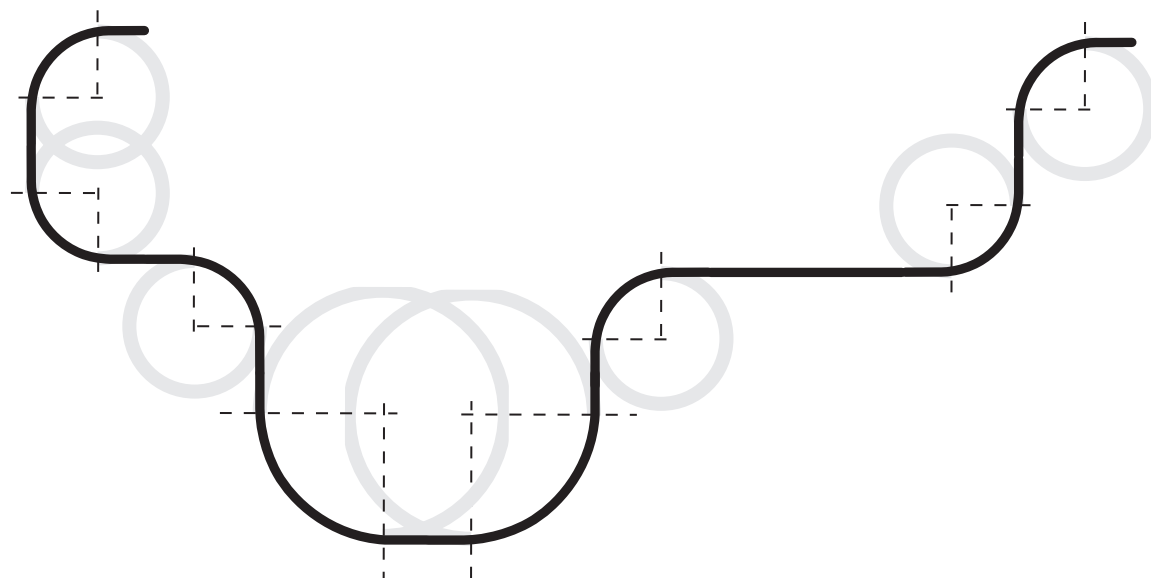

Curved track

OZMMAS-48V offers a variety of rails for designers to choose from. In addition to frameless rails, other rails are also available in a variety of curved designs to provide more ways to combine them.