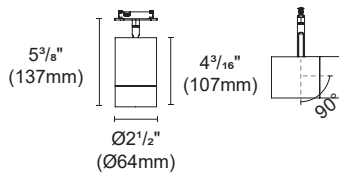

Article number	OZ48-SB-64-HE	OZ48-SB-64
Fixture Consumption	15W	15W
Voltage	48 VDC	48 VDC
LED Lumen	2106 (lm)	1487 (lm)
Delivered Lumen	1776 (lm)	1412 (lm)
Beam Angle	18°/24°/38° /50° (Lens)	18°/24°/38° /50° (Lens)
CCT	3000K	3000K
CRI	90+	95+
Colour	Black ☒ White ☐	

Customized: Gold ☐ Nickel Brushed ☐ Rose Gold Brushed ☐