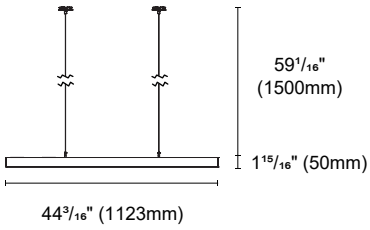

Article number	OZ48-CSOFT-A
Fixture Consumption	10.5W
Voltage	48 VDC
Delivered Lumen	350 (lm)
Beam Angle	100°
CCT	4000K
CRI	90+
Colour	Black ■ White □