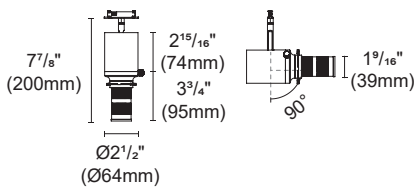

OZ48-SBF

Spot B framing

Article number	OZ48-SBF-50
Fixture Consumption	12W
Voltage	48 VDC
LED Lumen	1040 (lm)
Delivered Lumen	564 (lm)
Beam Angle	22°~32°
CCT	3000K
CRI	95+
Colour	Black ■ White □

Accessory

Article number	OZ48-SBF-64
Fixture Consumption	15W
Voltage	48 VDC
LED Lumen	1487 (lm)
Delivered Lumen	541 (lm)
Beam Angle	20°~30°
CCT	3000K
CRI	95+
Colour	Black ■ White □

Accessory