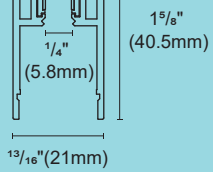

System Lighting Notes

- Maximum wattage linkable per loop:
 - 48V, 96W (for U.S.)
 - 48V, 200W (for EU)
- Maximum linkable track length per loop:
 - Up to 10 meters for 96W / 100W systems
 - Up to 7 meters for 200W systems
 - Maximum cable length between driver and track: 2 meters
- Minimum voltage per loop:
 - Must maintain ≥ 45 VDC at the end of each loop.
 - Voltage below 45VDC may result in abnormal operation.