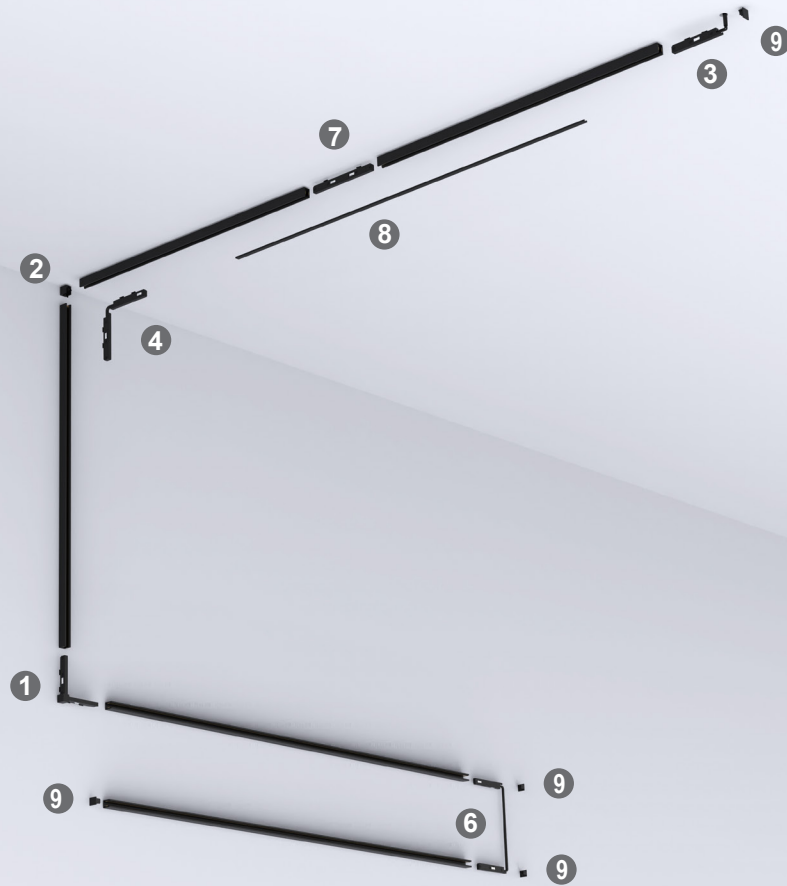

OZ48-TS
Surface Mounted