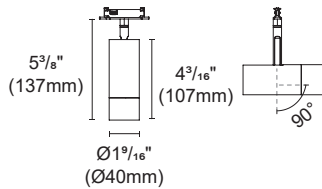

OZ48-SB

Spot B