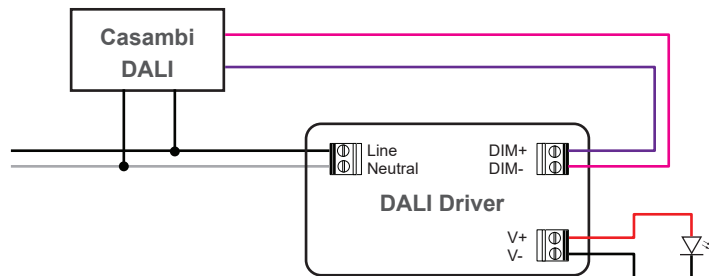

Casambi Dimming

Input : 120VAC-277VAC 50/60Hz
Range 0.1%-100% dim to off

*NOTE :
Cap off unused wires individually.
DO NOT cap together.

Compatible devices:
Phone iOS 10 and later are supported
iPad iOS 10 and later are supported
Android 4.4 version (KitKat) and later are supported