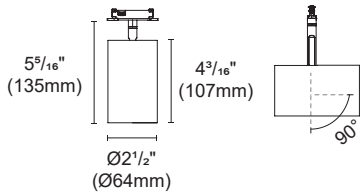

Article number	OZ48-SA-64-HE	OZ48-SA-64
Fixture Consumption	15W	15W
Voltage	48 VDC	48 VDC
LED Lumen	2106 (lm)	1487 (lm)
Delivered Lumen	1776 (lm)	1412 (lm)
Beam Angle	18°/24°/38°/50° (Lens)	18°/24°/38°/50° (Lens)
CCT	3000K	3000K
CRI	90+	95+
Colour	Black ■ White □ Customized: Gold ■ Nickel Brushed ■ Rose Gold Brushed ■	

Accessory

Article number	OZ48-SA-90-HE	OZ48-SA-90
Fixture Consumption	24W	24W
Voltage	48 VDC	48 VDC
LED Lumen	3746 (lm)	2705 (lm)
Delivered Lumen	3326 (lm)	2603 (lm)
Beam Angle	18°/24°/40°/60° (Lens)	18°/24°/40°/60° (Lens)
CCT	3000K	3000K
CRI	90+	95+
Colour	Black ■ White □ Customized: Gold ■ Nickel Brushed ■ Rose Gold Brushed ■	

Accessory