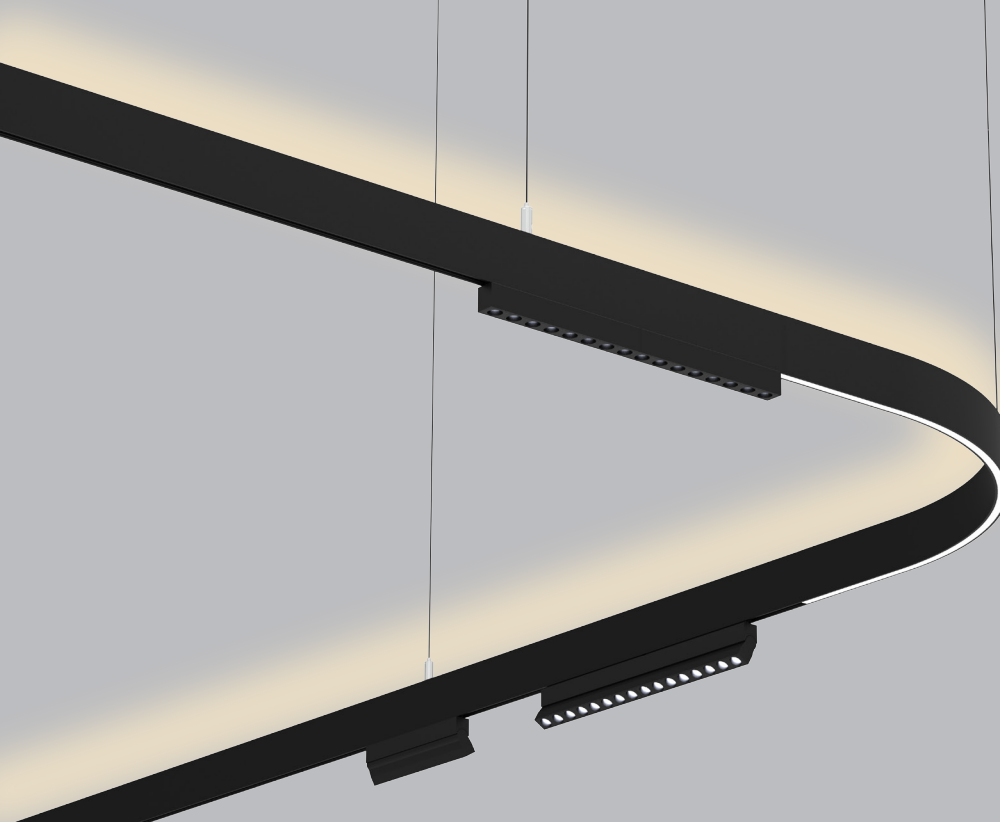

OZ48-TPD

Up-down Pendant

Colour Black ■ White □