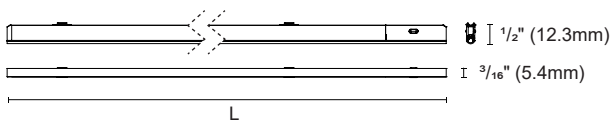

Accessory

SG-006
Dynamic oval filter

Panel lighting

OZ48-P

Panel lighting

Article number	OZ48-P1-3 / OZ48-P1-6 / OZ48-P1-9
Fixture Consumption	5W / 9W / 14W
Voltage	48 VDC
Delivered Lumen	134(lm) / 322(lm) / 485(lm)
Beam Angle	120°
CCT	3000K
CRI	90+
Colour	Black ■