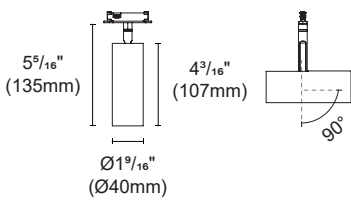

Article number	OZ48-SA-40-HE	OZ48-SA-40
Fixture Consumption	8W	8W
Voltage	48 VDC	48 VDC
LED Lumen	806 (lm)	644 (lm)
Delivered Lumen	707 (lm)	589 (lm)
Beam Angle	15°/24°/36°/50° (Lens)	15°/24°/36°/50° (Lens)
CCT	3000K	3000K
CRI	90+	95+
Colour	Black ☒ White ☐ Customized: Gold ☐ Nickel Brushed ☐ Rose Gold Brushed ☐	

Accessory

Article number	OZ48-SA-50-HE	OZ48-SA-50
Fixture Consumption	12W	12W
Voltage	48 VDC	48 VDC
LED Lumen	1274 (lm)	1040 (lm)
Delivered Lumen	1047 (lm)	899 (lm)
Beam Angle	18°/25°/40°/50° (Lens)	18°/25°/40°/50° (Lens)
CCT	3000K	3000K
CRI	90+	95+
Colour	Black ☒ White ☐ Customized: Gold ☐ Nickel Brushed ☐ Rose Gold Brushed ☐	

Accessory