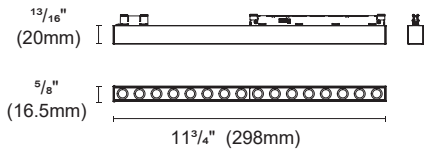

OZ48-K

Accent lighting

Article number	OZ48-KD-8 / OZ48-KD-16
Fixture Consumption	8.5W / 16W
Voltage	48 VDC
LED Lumen	913 (lm) / 1709 (lm)
Delivered Lumen	548 (lm) / 1047 (lm)
Beam Angle	30°/36° (Lens)
CCT	3000K
CRI	90+
Colour	Body color : Black ☒ White ☐ Baffle color : Black ☒ Crystal ☐