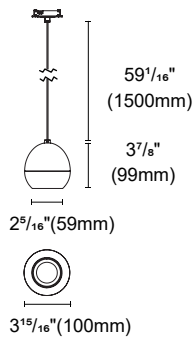

Article number	OZ48-CA
Fixture Consumption	15W
Voltage	48 VDC
LED Lumen	1994 (lm)
Delivered Lumen	1755 (lm)
Beam Angle	18°/25°/38°/52° (Lens)
CCT	3000K
CRI	90+
Colour	Black ■ White □