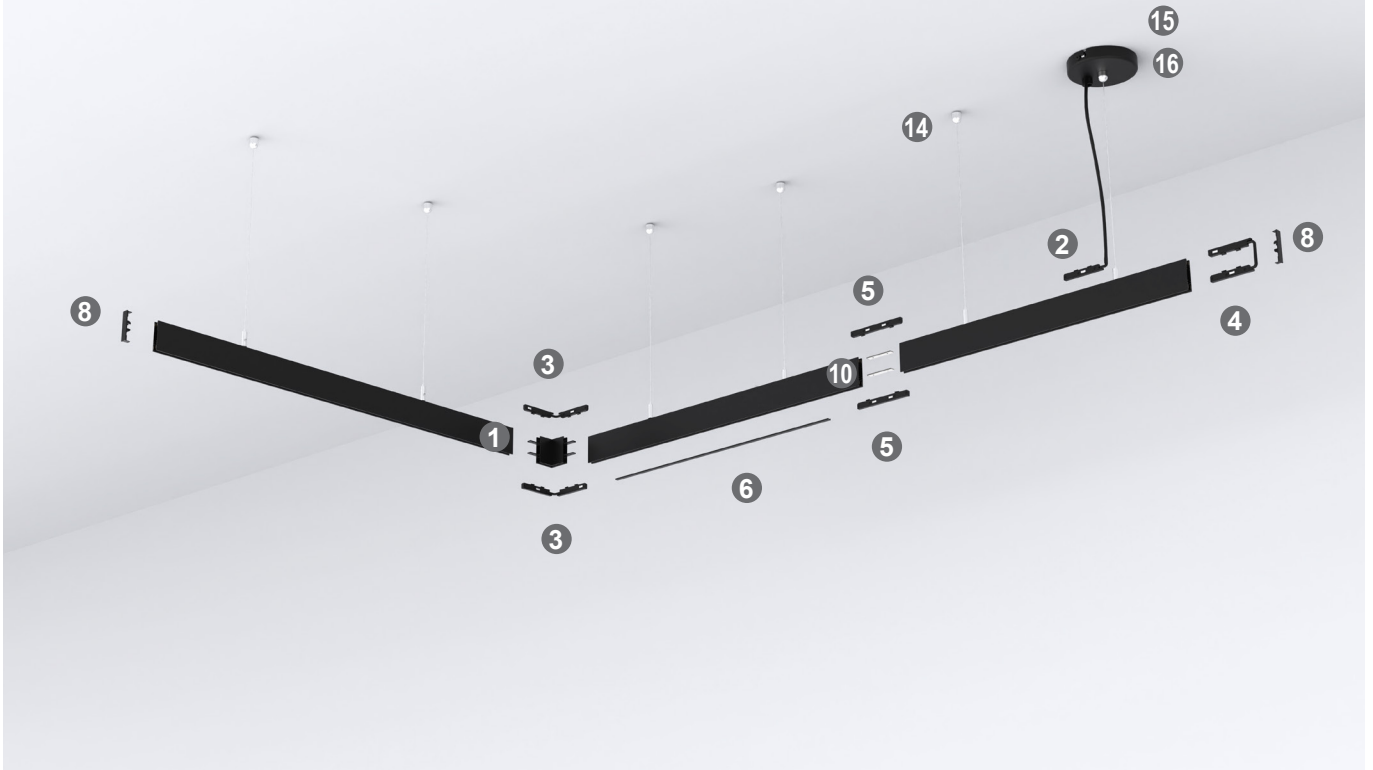

OZ48-TPD
Up-down Pendant