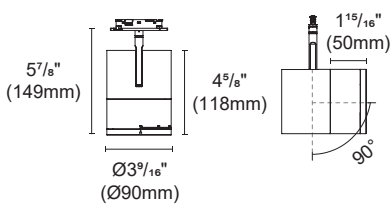

Article number	OZ48-SBZ-64-HE	OZ48-SBZ-64
Fixture Consumption	15W	15W
Voltage	48 VDC	48 VDC
LED Lumen	2106 (lm)	1487 (lm)
Delivered Lumen	1238 (lm)	939 (lm)
Beam Angle	15°~55°	15°~55°
CCT	3000K	3000K
CRI	90+	95+
Colour	Black ■ White □	

Accessory

Article number	OZ48-SBZ-90-HE	OZ48-SBZ-90
Fixture Consumption	24W	24W
Voltage	48 VDC	48 VDC
LED Lumen	3746 (lm)	2705 (lm)
Delivered Lumen	2333 (lm)	1815 (lm)
Beam Angle	16~60°	16~60°
CCT	3000K	3000K
CRI	90+	95+
Colour	Black ■ White □	

Accessory