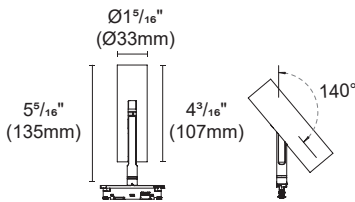

OZ48-SA

Spot A (Birdie)

Article number	OZ48-SAU-33-HE	OZ48-SAU-33
Fixture Consumption	7W	7W
Voltage	48 VDC	48 VDC
LED Lumen	719 (lm)	574 (lm)
Delivered Lumen	617 (lm)	529 (lm)
Beam Angle	18°/24°/36°/54° (Lens)	18°/24°/34°/57° (Lens)
CCT	3000K	3000K
CRI	90+	95+
Colour	Black ■ White □ Customized: Gold ■ Nickel Brushed ■ Rose Gold Brushed ■	

Accessory	H-004 Honeycomb louver	DS-006 Oval filter	DS-007 Diffusers	B-001 Barndoor