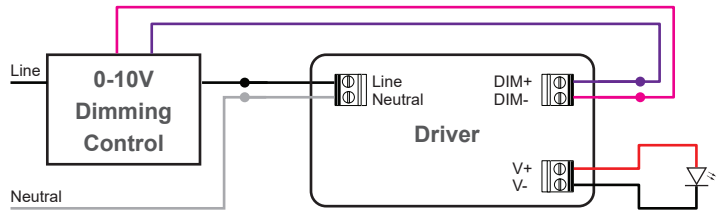

0-10V Dimming

Input : 120VAC-277VAC 50/60Hz
Range 3%-100% dim to off

*NOTE :

Cap off unused wires individually.
DO NOT cap together.