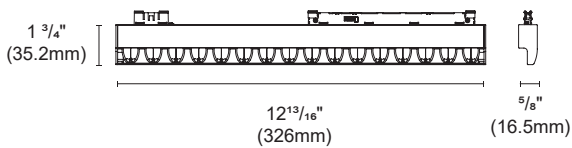

OZ48-W

Wallwash lighting

Article number	OZ48-WF-8
Fixture Consumption	8.5W
Voltage	48 VDC
LED Lumen	856 (lm)
Delivered Lumen	461 (lm)
Beam Angle	Wallwash (Lens)
CCT	3000K
CRI	90+
Colour	Body color : Black ☒ White ☐

Article number	OZ48-WF-16
Fixture Consumption	16W
Voltage	48 VDC
LED Lumen	1708 (lm)
Delivered Lumen	961 (lm)
Beam Angle	Wallwash (Lens)
CCT	3000K
CRI	90+
Colour	Body color : Black ☒ White ☐