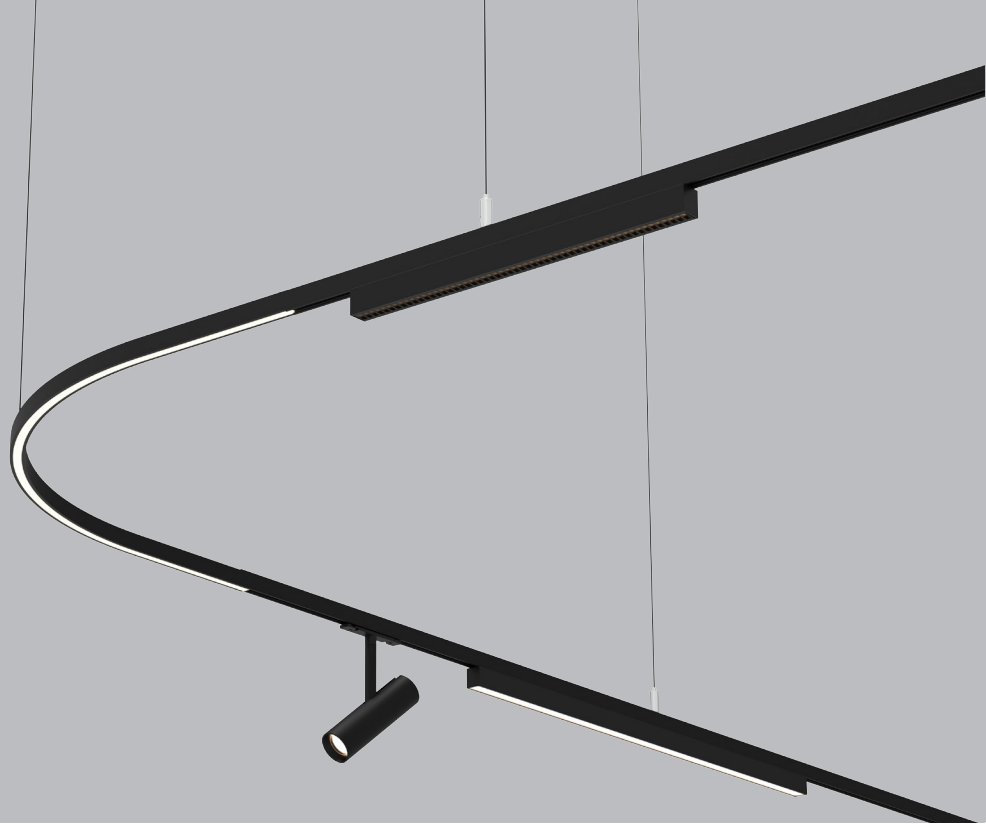

Colour : Black ■ White □ No finish ▣

OZ48-TL
Recessed Trimless

Not available in north america

OZ48-TLH
Recessed Trimless - H

OZ48-TP Pendant

Colour Black ■

INSTALLATION TRACK

Article number	L (mm)
OZ48-TP-1118	44" (1118mm)
OZ48-TP-1829	72" (1829mm)
OZ48-TP-2337	92" (2337mm)