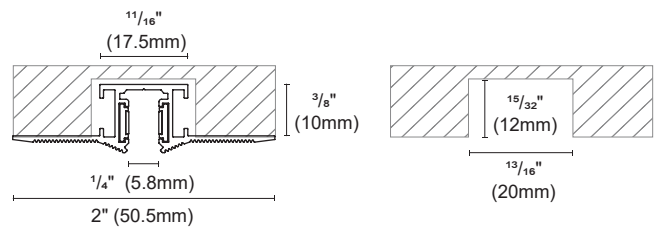

OZ48-TL

Recessed Trimless

Not available in north america

Colour Black ■

INSTALLATION TRACK

Article number	L (mm)
OZ48-TL-1118	44" (1118mm)
OZ48-TL-1829	72" (1829mm)
OZ48-TL-2337	92" (2337mm)

Applicable Lamp Models

- Spot lighting
- Panel lighting
- Accent lighting
- Pendant lighting
- Indirect lighting

1	Article number	TYPE
	OZ48-TL-RH	Trimless recessed horizontal corner for OZ48-TL track

2	Article number	TYPE
	OZ48-TL-RV	Trimless recessed vertical corner for OZ48-TL track