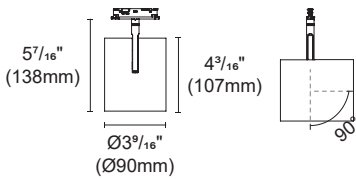

Article number	OZ48-SA-64-HE	OZ48-SA-64
Fixture Consumption	15W	15W
Voltage	48 VDC	48 VDC
LED Lumen	2106 (lm)	1487 (lm)
Delivered Lumen	1776 (lm)	1412 (lm)
Beam Angle	18°/24°/38°/50° (Lens)	18°/24°/38°/50° (Lens)
CCT	3000K	3000K
CRI	90+	95+
Colour	Black ■ White □ Customized: Gold ■ Nickel Brushed ■ Rose Gold Brushed ■	

Accessory

Article number	OZ48-SA-90-HE	OZ48-SA-90
Fixture Consumption	24W	24W
Voltage	48 VDC	48 VDC
LED Lumen	3746 (lm)	2705 (lm)
Delivered Lumen	3326 (lm)	2603 (lm)
Beam Angle	18°/24°/40°/60° (Lens)	18°/24°/40°/60° (Lens)
CCT	3000K	3000K
CRI	90+	95+
Colour	Black ■ White □ Customized: Gold ■ Nickel Brushed ■ Rose Gold Brushed ■	

Accessory