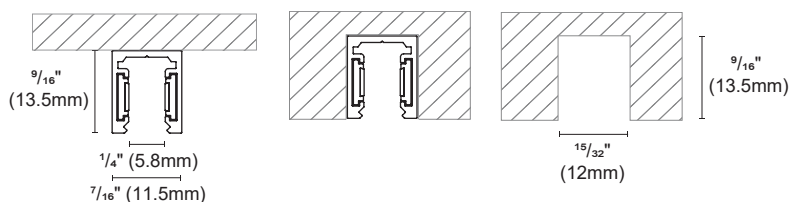

OZ48-TS

Surface Mounted

Colour Black ■

INSTALLATION TRACK

Article number	L (mm)
OZ48-TS-1118	44" (1118mm)
OZ48-TS-1829	72" (1829mm)
OZ48-TS-2337	92" (2337mm)

Curved track

OZ48-TS-R300	R300
OZ48-TS-R500	R500

Applicable Lamp Models

- Spot lighting
- Panel lighting
- Accent lighting
- Pendant lighting
- Indirect lighting

1	Article number	TYPE
	OZC-13	L Circuit joint Horizontal corner

2	Article number	TYPE
	OZC-08	Vertical corner Right angle seat (for OZ48-TS track)