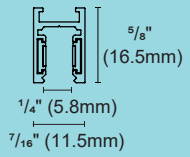

System Lighting Notes

- Maximum wattage linkable per loop:
 - 48V, 96W (for U.S.)
 - 48V, 200W (for EU)
- Maximum linkable track length per loop:
 - Up to 10 meters for 96W / 100W systems
 - Up to 7 meters for 200W systems
 - Maximum cable length between driver and track: 2 meters
- Minimum voltage per loop:
 - Must maintain ≥ 45 VDC at the end of each loop.
 - Voltage below 45VDC may result in abnormal operation.