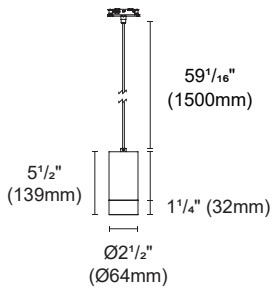

Article number	OZ48-CT-64
Fixture Consumption	15W
Voltage	48 VDC
LED Lumen	1994 (lm)
Delivered Lumen	1776 (lm)
Beam Angle	20°/25°/38° /50° (Lens)
CCT	3000K
CRI	90+
Colour	Black ■ White □ Customized: Gold ■ Nickel Brushed ■ Rose Gold Brushed ■

Accessory