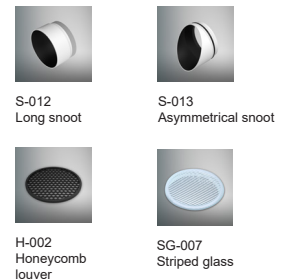

Article number	OZ48-SA-64-HE	OZ48-SA-64
Fixture Consumption	15W	15W
Voltage	48 VDC	48 VDC
LED Lumen	2106 (lm)	1487 (lm)
Delivered Lumen	1776 (lm)	1412 (lm)
Beam Angle	18°/24°/38°/50° (Lens)	18°/24°/38°/50° (Lens)
CCT	3000K	3000K
CRI	90+	95+
Colour	Black ■ White □ Customized: Gold ■ Nickel Brushed ■ Rose Gold Brushed ■	

Accessory

Article number	OZ48-SA-90-HE	OZ48-SA-90
Fixture Consumption	24W	24W
Voltage	48 VDC	48 VDC
LED Lumen	3746 (lm)	2705 (lm)
Delivered Lumen	3326 (lm)	2603 (lm)
Beam Angle	18°/24°/40°/60° (Lens)	18°/24°/40°/60° (Lens)
CCT	3000K	3000K
CRI	90+	95+
Colour	Black ■ White □ Customized: Gold ■ Nickel Brushed ■ Rose Gold Brushed ■	

Accessory