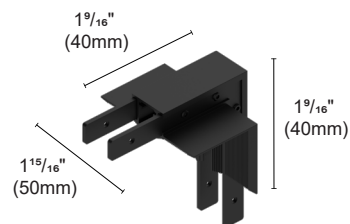

2	Article number	TYPE
	OZ48-TL-RV	Trimless recessed vertical corner for OZ48-TL track