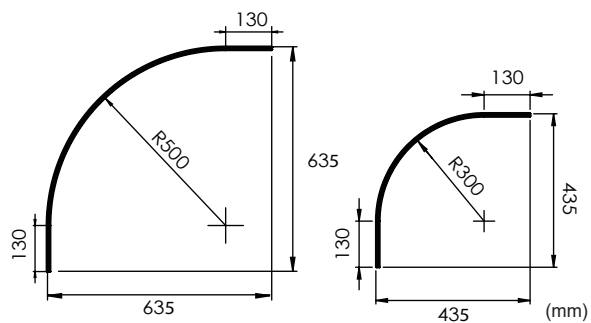

Curved track

OZMMAS-48V offers a variety of rails for designers to choose from. In addition to frameless rails, other rails are also available in a variety of curved designs to provide more ways to combine them.