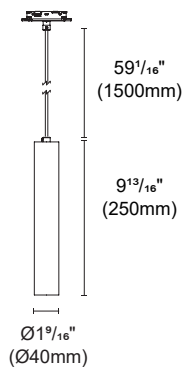

Article number	OZ48-CT-40
LED Consumption	8W
Voltage	48 VDC
LED Lumen	806 (lm)
Delivered Lumen	707 (lm)
Beam Angle	15°/24°/36° /47° (Lens)
CCT	3000K
CRI	90+
Colour	Black ■ White □