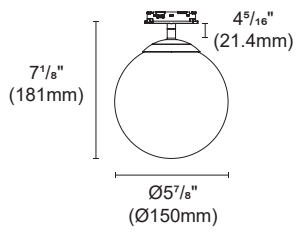

Article number	OZ48-BO-150
Fixture Consumption	8.5W
Voltage	48 VDC
LED Lumen	1196 (lm)
Delivered Lumen	785 (lm)
Beam Angle	> 90°
CCT	3000K
CRI	90+
Colour	Black ■ White □