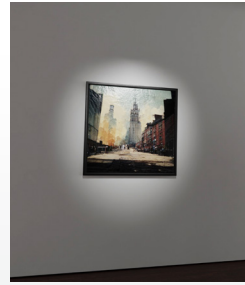

The general projection light effect.

The cut-off light is used to create a specific lighting effect by cutting off the light at a certain point and directing it in a specific direction. This can be used to create a sharp boundary between lit and unlit areas, emphasizing the illuminated areas and creating contrast.