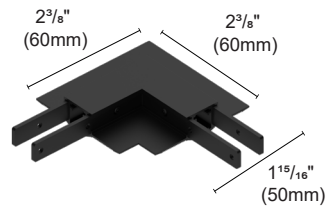

Applicable Lamp Models

- Spot lighting
- Panel lighting
- Accent lighting
- Pendant lighting
- Indirect lighting

1	Article number	TYPE
	OZ48-TL-RH	Trimless recessed horizontal corner for OZ48-TL track