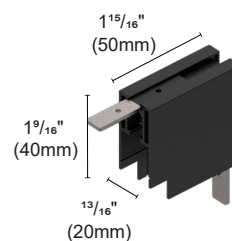

2

Article number	TYPE
OZ48-TSH-RV	Vertical corner for OZ-48-TSH track

ACCESSORIES

		Article number	TYPE
		OZC-14-2000	Power joint Length : 78.74" (2000mm)
		■	
		Article number	TYPE
		OZC-15-15	Circuit joint Length : 0.59" (15mm) (for OZ48-TS track)
		■	
		Article number	TYPE
		OZC-15-70	Circuit joint Length : 2.76" (70mm) (for OZ48-TSH track)
		■	
		Article number	TYPE
		OZC-15-300	Circuit joint Length : 11.81" (300mm)
		■	
		Article number	TYPE
		OZC-16	I Circuit joint
		■	
		Article number	TYPE
		OZE-01-2000	Blank cover Length : 78.74" (2000mm) (for OZ48-TS track)
		■ □	
		Article number	TYPE
		OZC-06	End cap (for OZ48-TS track)
		■ □	
		* Tail cap has break-off holes for self-trimming.	
		Article number	TYPE
		OZC-07	Reinforced joint
		■	
		Article number	TYPE
		OZC-19	End cap (for OZ48-TSH track)
		■ □	