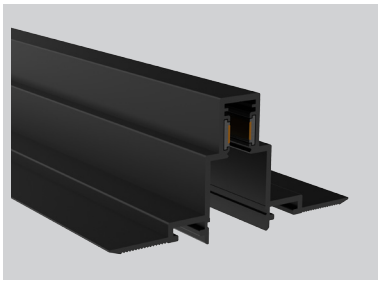

OZ48-TLH

Recessed Trimless - H

Colour Black ■