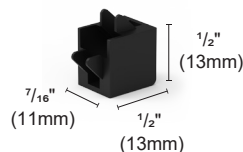

2	Article number	TYPE
	OZC-08	Vertical corner Right angle seat (for OZ48-TS track)