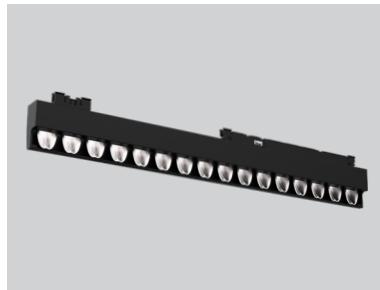

Article number	OZ48-WF-8
Fixture Consumption	8.5W
Voltage	48 VDC
LED Lumen	856 (lm)
Delivered Lumen	461 (lm)
Beam Angle	Wallwash (Lens)
CCT	3000K
CRI	90+
Colour	Body color : Black ☒ White ☐

Article number	OZ48-WF-16
Fixture Consumption	16W
Voltage	48 VDC
LED Lumen	1708 (lm)
Delivered Lumen	961 (lm)
Beam Angle	Wallwash (Lens)
CCT	3000K
CRI	90+
Colour	Body color : Black ☒ White ☐