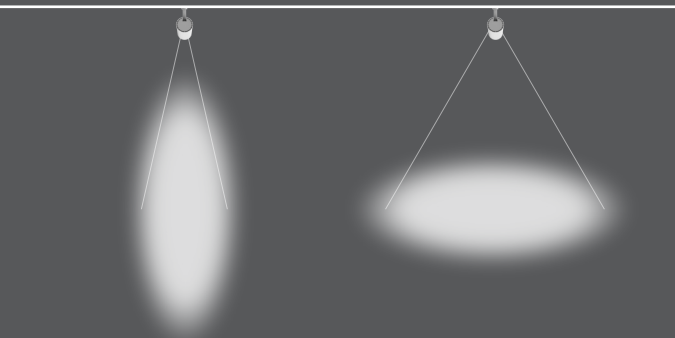

Long snoot

spot / medium / flood / wide flood

Asymmetrical snoot

spot / medium / flood / wide flood

Oval snoot
or Striped glass

Framing

Zoomable

OZ48-SB

Spot B

Article number	OZ48-SB-40-HE	OZ48-SB-40
Fixture Consumption	8W	8W
Voltage	48 VDC	48 VDC
LED Lumen	806 (lm)	644 (lm)
Delivered Lumen	707 (lm)	589 (lm)
Beam Angle	15°/24°/36°/50° (Lens)	15°/24°/36°/50° (Lens)
CCT	3000K	3000K
CRI	90+	95+
Colour	Black <input checked="" type="checkbox"/> White <input type="checkbox"/> Customized: Gold <input type="checkbox"/> Nickel Brushed <input type="checkbox"/> Rose Gold Brushed <input type="checkbox"/>	