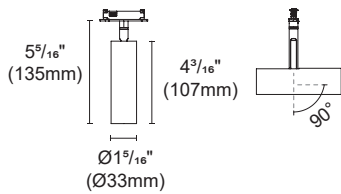

Article number	OZ48-SA-33-02-HE	OZ48-SA-33-02
Fixture Consumption	7W	7W
Voltage	48 VDC	48 VDC
LED Lumen	719 (lm)	574 (lm)
Delivered Lumen	617 (lm)	529 (lm)
Beam Angle	18°/24°/36°/55° (Lens)	18°/24°/36°/55° (Lens)
CCT	3000K	3000K
CRI	90+	95+
Colour	Black ■ White □ Customized: Gold ■ Nickel Brushed ■ Rose Gold Brushed ■	

Accessory	H-004 Honeycomb louver	DS-006 Oval filter	DS-007 Diffusers	B-001 Barndoor

Article number	OZ48-SA-33-HE	OZ48-SA-33
Fixture Consumption	7W	7W
Voltage	48 VDC	48 VDC
LED Lumen	719 (lm)	574 (lm)
Delivered Lumen	617 (lm)	529 (lm)
Beam Angle	18°/24°/36°/55° (Lens)	18°/24°/36°/55° (Lens)
CCT	3000K	3000K
CRI	90+	95+
Colour	Black ■ White □ Customized: Gold ■ Nickel Brushed ■ Rose Gold Brushed ■	

Accessory	H-004 Honeycomb louver	DS-006 Oval filter	DS-007 Diffusers	B-001 Barndoor