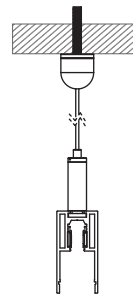

OZ48-TSH

Surface Mounted & Pendant - H

Colour Black ■ White □

INSTALLATION TRACK

Article number	L (mm)
OZ48-TSH-1118	44" (1118mm)
OZ48-TSH-1829	72" (1829mm)
OZ48-TSH-2337	92" (2337mm)

Curved track

OZ48-TSH-R300	R300
OZ48-TSH-R500	R500

Applicable Lamp Models

- Spot lighting
- Panel lighting
- Accent lighting
- Pendant lighting

Optional suspension accessories are available to transform the system into a pendant track light.

1

Article number	TYPE
OZ48-TSH-RH	Horizontal corner for OZ-48-TSH track

2

Article number	TYPE
OZ48-TSH-RV	Vertical corner for OZ-48-TSH track