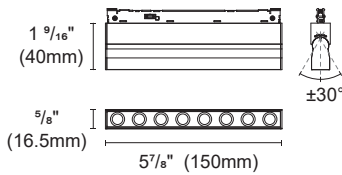

Article number	OZ48-KA-8 / OZ48-KA-16
Fixture Consumption	8.5W / 16W
Voltage	48 VDC
LED Lumen	913 (lm) / 1709 (lm)
Delivered Lumen	548 (lm) / 1047 (lm)
Beam Angle	30°/36° (Lens)
CCT	3000K
CRI	90+
Colour	Body color : Black ☒ White ☐ Baffle color : Black ☒ Crystal ☐