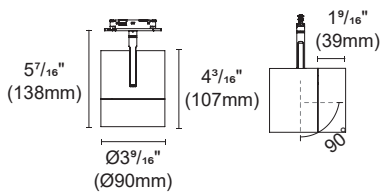

Article number	OZ48-SB-90-HE	OZ48-SB-90
Fixture Consumption	24W	24W
Voltage	48 VDC	48 VDC
LED Lumen	3746 (lm)	2705 (lm)
Delivered Lumen	3326 (lm)	2603 (lm)
Beam Angle	18°/24°/40°/60° (Lens)	18°/24°/40°/60° (Lens)
CCT	3000K	3000K
CRI	90+	95+
Colour	Black ☒ White ☐	

Customized: Gold ☐ Nickel Brushed ☐ Rose Gold Brushed ☐

Accessory