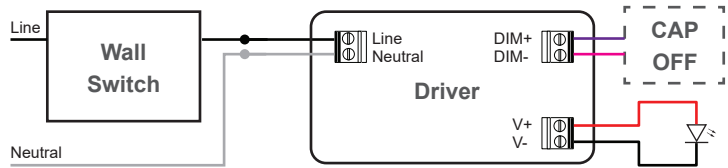

(For OZ48-TSH/OZ48-TLH track)

WIRING DIAGRAM

No Dimming

Input : 120VAC-277VAC 50/60Hz

*NOTE :

Cap off unused wires individually.
DO NOT cap together.

0-10V Dimming

Input : 120VAC-277VAC 50/60Hz
Range 3%-100% dim to off