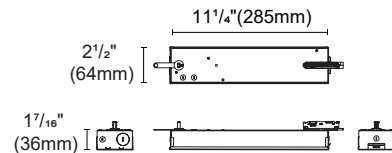

ACCG-37-KVE-48096-TMW-BA

Type: Gear box (with driver)
Triac/Phase, 0/1-10V, Potentiometer
(For OZ48-TS/OZ48-TL/OZ48-TP/OZ48-TPD track)

ACCG-38-KVE-48096-TMW-BA

Type: Gear box (with driver)
Triac/Phase, 0/1-10V, Potentiometer
(For OZ48-TSH/OZ48-TLH track)