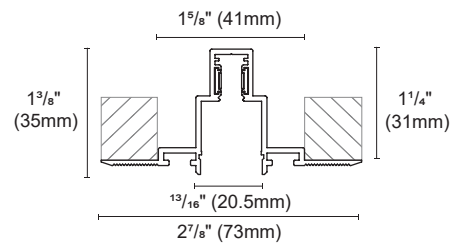

OZ48-TLH

Recessed Trimless - H

Colour Black ■

INSTALLATION TRACK

Article number	L (mm)
OZ48-TLH-1118	44" (1118mm)
OZ48-TLH-1829	72" (1829mm)
OZ48-TLH-2337	92" (2337mm)

Applicable Lamp Models

- Spot lighting
- Panel lighting
- Accent lighting
- Pendant lighting

1	Article number	TYPE
	OZ48-TLH-RH	Trimless recessed horizontal corner for OZ48-TLH track

2	Article number	TYPE
	OZ48-TLH-RV	Trimless recessed vertical corner for OZ48-TLH track