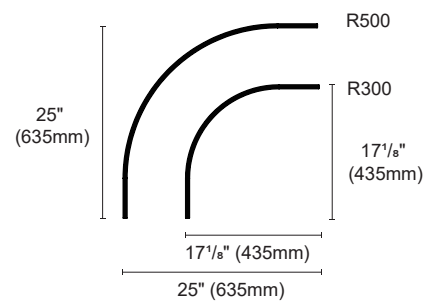

Curved track

OZ48-TP-R300	R300
OZ48-TP-R500	R500