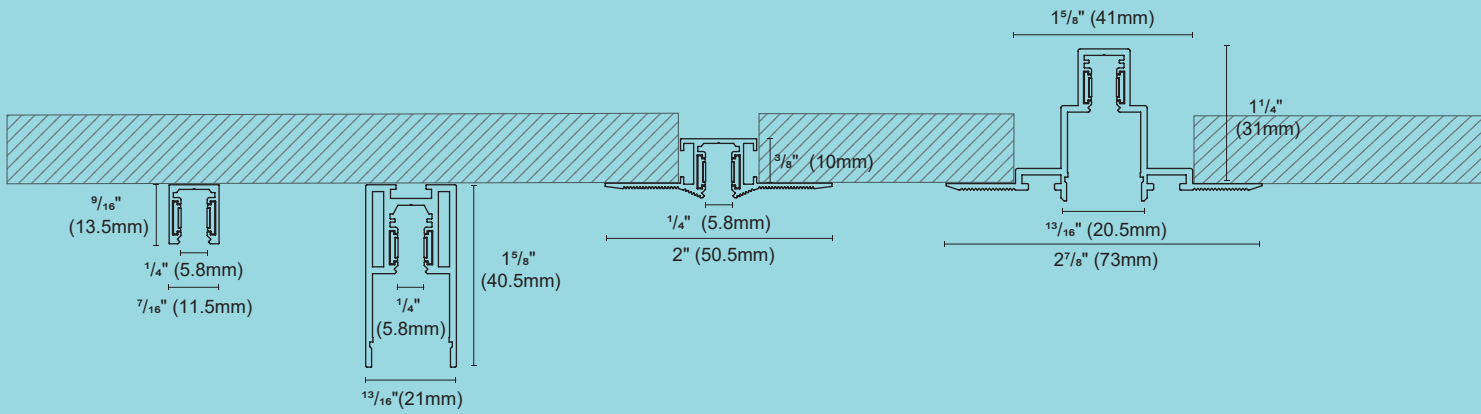

OZMMAS-48V diversity installation

The OZMMAS-48V series has multi-function tracks. Such as surface-mounted, recessed trimless, pendant, and top-down pendant. On the other hand, the track has three different lengths of 44", 72", and 92", for the choice. Furthermore, it is pleasant that the track can be truncated on-site. In other words, users can customize the specific length of the track to meet various requirements.

System Lighting Notes

- Maximum wattage linkable per loop:
  - 48V, 96W (for U.S.)
  - 48V, 200W (for EU)
- Maximum linkable track length per loop:
  - Up to 10 meters for 96W / 100W systems
  - Up to 7 meters for 200W systems
  - Maximum cable length between driver and track: 2 meters
- Minimum voltage per loop:
  - Must maintain ≥ 45 VDC at the end of each loop.
  - Voltage below 45VDC may result in abnormal operation.