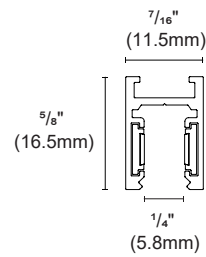

1	Article number	TYPE
	OZ48-TLH-RH	Trimless recessed horizontal corner for OZ48-TLH track

2	Article number	TYPE
	OZ48-TLH-RV	Trimless recessed vertical corner for OZ48-TLH track

ACCESSORIES

3 	Article number	TYPE
	OZC-14-2000	Power joint Length : 78.74" (2000mm)
4 	Article number	TYPE
	OZC-15-15	Circuit joint Length : 0.59" (15mm) (for OZ48-TL track)
5 	Article number	TYPE
	OZC-15-70	Circuit joint Length : 2.76" (70mm) (for OZ48-TLH track)
6 	Article number	TYPE
	OZC-16	I Circuit joint
7 	Article number	TYPE
	OZE-01-2000	Blank cover Length : 78.74" (2000mm) (for OZ48-TL track)
8 	Article number	TYPE
	OZC-06	End cap (for OZ48-TL track)
9 	Article number	TYPE
	OZC-07-2	Reinforced joint (2 Pieces)
10 	Article number	TYPE
	OZC-18	End cap (for OZ48-TLH track)
11 	Article number	TYPE
	OZE-02-2000	Blank cover Length : 78.74" (2000mm) (for OZ48-TLH track)

Colour : Black ■ White □ No finish ▣

OZ48-TL
Recessed Trimless

Not available in north america

OZ48-TLH
Recessed Trimless - H

OZ48-TP Pendant

Colour Black ■

INSTALLATION TRACK

Article number	L (mm)
OZ48-TP-1118	44" (1118mm)
OZ48-TP-1829	72" (1829mm)
OZ48-TP-2337	92" (2337mm)