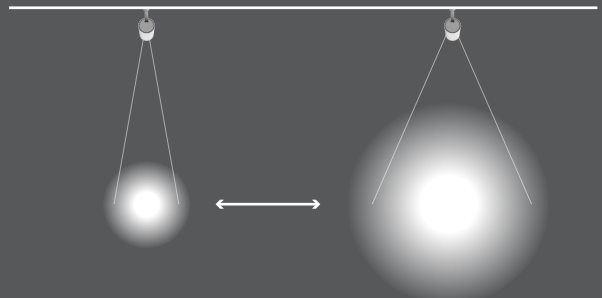

Long snoot

spot / medium / flood / wide flood

Asymmetrical snoot

spot / medium / flood / wide flood

Oval snoot
or Striped glass

Framing

Zoomable

OZ48-SB

Spot B

Article number	OZ48-SB-40-HE	OZ48-SB-40
Fixture Consumption	8W	8W
Voltage	48 VDC	48 VDC
LED Lumen	806 (lm)	644 (lm)
Delivered Lumen	707 (lm)	589 (lm)
Beam Angle	15°/24°/36°/50° (Lens)	15°/24°/36°/50° (Lens)
CCT	3000K	3000K
CRI	90+	95+
Colour	Black <input checked="" type="checkbox"/> White <input type="checkbox"/> Customized: Gold <input type="checkbox"/> Nickel Brushed <input type="checkbox"/> Rose Gold Brushed <input type="checkbox"/>	