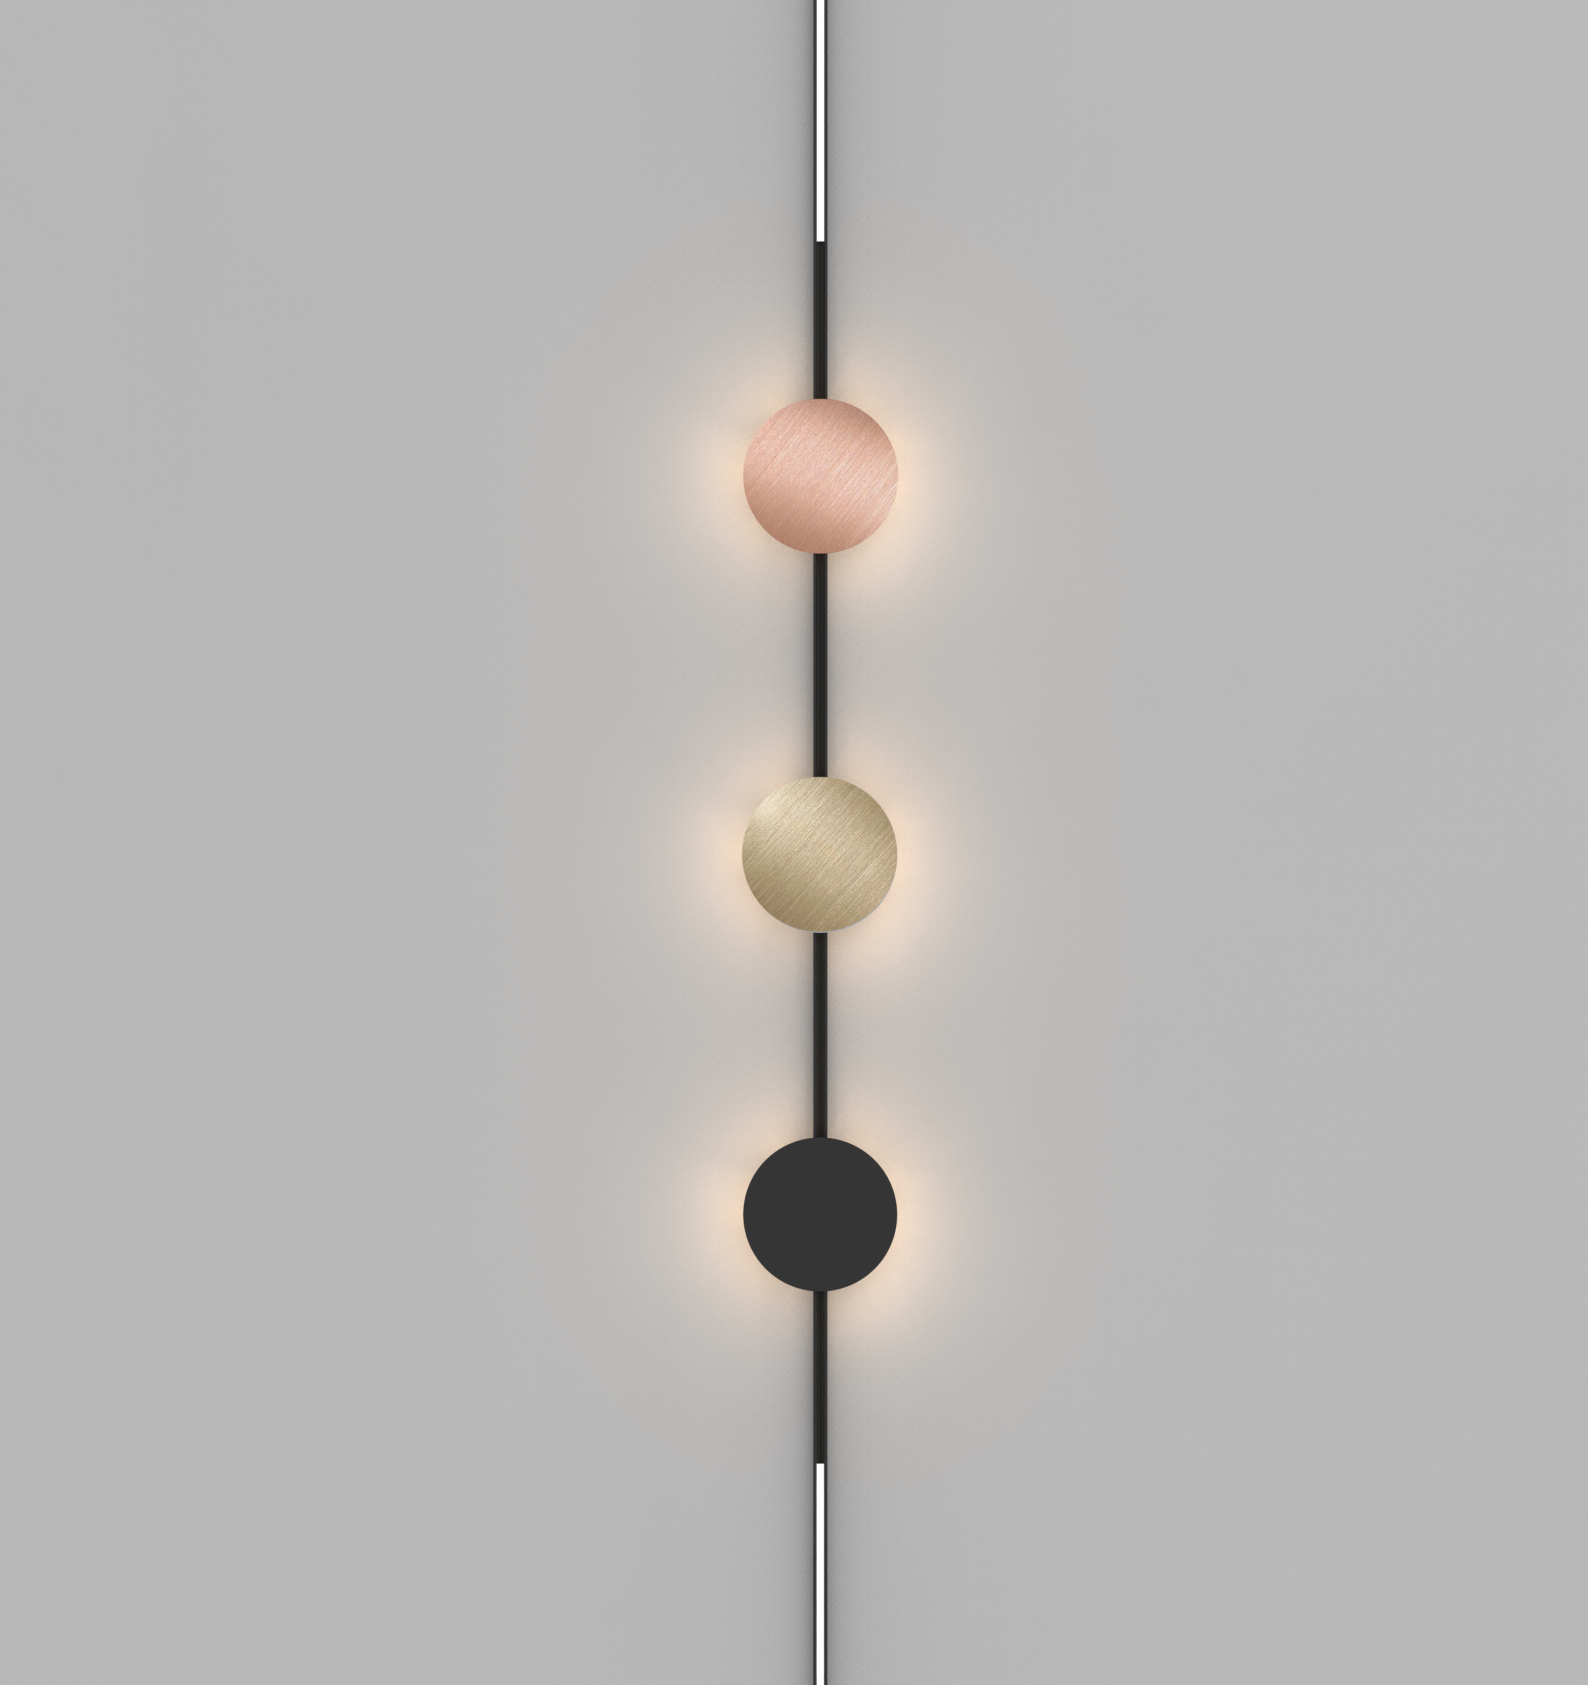

OZ48-C

Pendant lighting

Article number **OZ48-BO-100**

Fixture Consumption 6W

Voltage 48 VDC

LED Lumen 617 (lm)

Delivered Lumen 371 (lm)

Beam Angle $>90^\circ$

Beam Angle $>90^\circ$

CCT 3000K

CRI 90+

Colour Black ■ White □

Article number	OZ48-BO-150
Fixture Consumption	8.5W
Voltage	48 VDC
LED Lumen	1196 (lm)
Delivered Lumen	785 (lm)
Beam Angle	> 90°
CCT	3000K
CRI	90+
Colour	Black ■ White □

Article number	OZ48-CBO-150
Fixture Consumption	8.5W
Voltage	48 VDC
LED Lumen	1196 (lm)
Delivered Lumen	785 (lm)
Beam Angle	> 90°
CCT	3000K
CRI	90+
Colour	Black ■ White □

Article number	OZ48-CSOFT-A
Fixture Consumption	10.5W
Voltage	48 VDC
Delivered Lumen	350 (lm)
Beam Angle	100°
CCT	4000K
CRI	90+
Colour	Black ■ White □

Indirect lighting

OZ48

Indirect lighting

Article number	OZ48-O	OZ48-O2
Fixture Consumption	5.4W	5.4W
Voltage	48 VDC	48 VDC
LED Lumen	741 (lm)	741 (lm)
CCT	3000K	3000K
CRI	90+	90+
Colour	Black ■ White □ Customized: Nickel Brushed ■ Rose Gold Brushed ■	