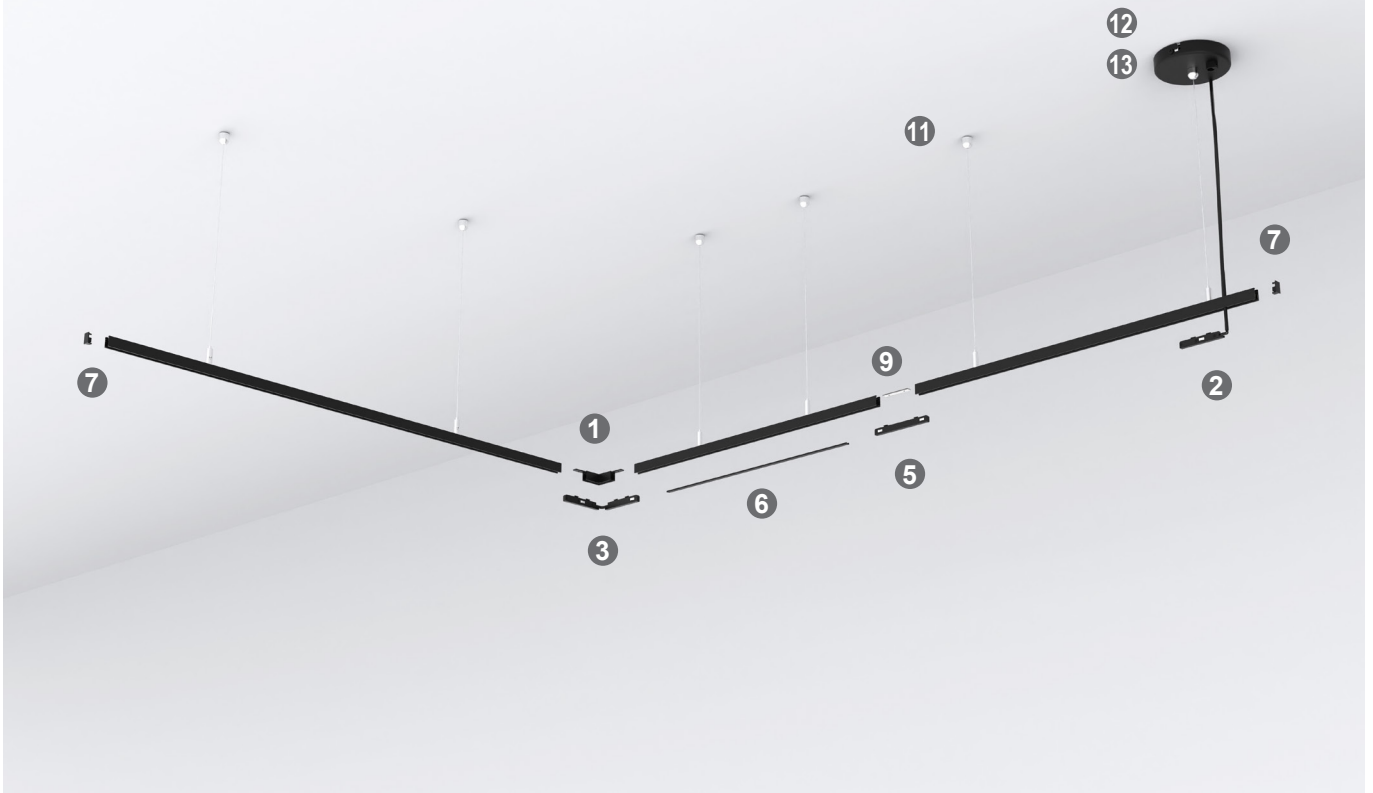

OZ48-TP
Pendant