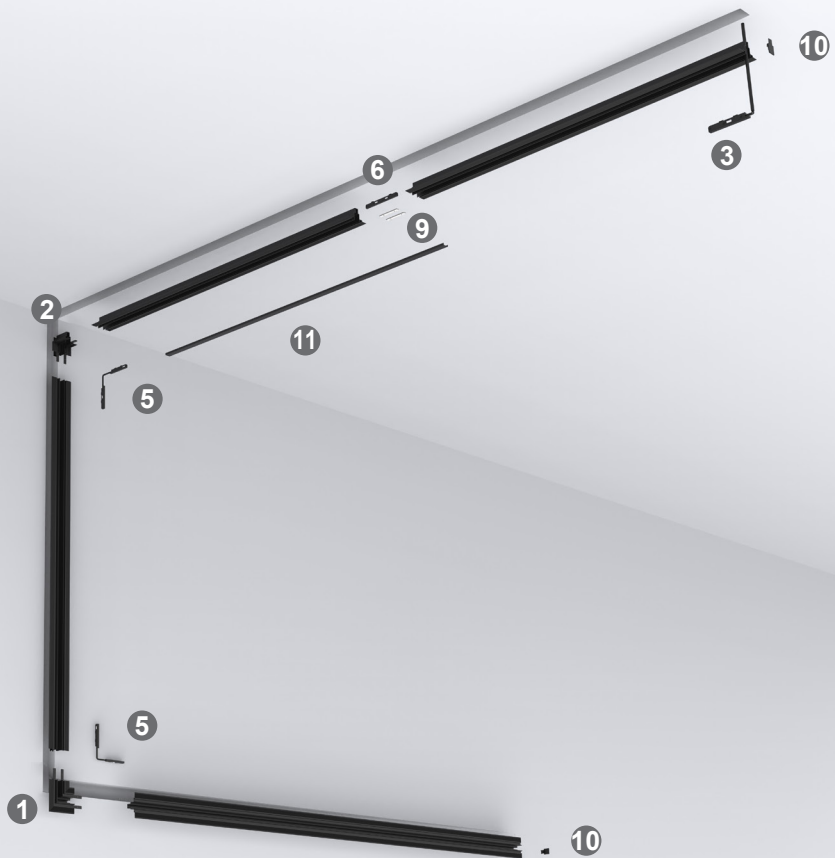

OZ48-TLH
Recessed Trimless - H