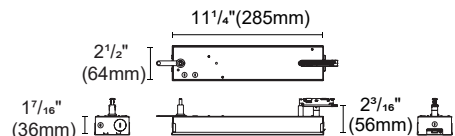

WIRING DIAGRAM

No Dimming

Input : 120VAC-277VAC 50/60Hz

*NOTE :

Cap off unused wires individually.
DO NOT cap together.

0-10V Dimming

Input : 120VAC-277VAC 50/60Hz
Range 3%-100% dim to off

*NOTE :

Cap off unused wires individually.
DO NOT cap together.

Accessories

KVG-48096-DW

Type: Driver
I/P: 100-277V
O/P: 2A/48V/96W
Dimming: 0/1-10V
CE / UL

KVG-48200-DW

Type: Driver
I/P: 110-277V
O/P: 4.17A/48V/200W
Dimming: 0/1-10V
CE / UL

KVG-48300-DW

Type: Driver
I/P: 110-277V
O/P: 6.25A/48V/300W
Dimming: 0/1-10V
CE / UL

KVE-48096-TMW-BA

Type: Driver
I/P: 100-277V
O/P: 2A/48V/96W
Dimming: Triac/Phase, 0/1-10V, Potentiometer
CE / UL / FCC

EUP200AD-1H48V-0

Type: Driver
I/P: 220-240V
O/P: 4.16A/48VDC/200W
Dimming: DALI, 1-10V
CE

KVE-48096-TMWJ-BA

Type: Gear box (with driver)
I/P: 100-277V
O/P: 2A/48V/96W
Dimming: Triac/Phase, 0/1-10V, Potentiometer
CE / UL / FCC

KV-48096-DP2J

Type: Gear box (with driver)
I/P: 100-277V
O/P: 2A/48V/96W
Dimming: DALI
CE / UL / FCC

ACCG-37-KVE-48096-TMW-BA

Type: Gear box (with driver)
Triac/Phase, 0/1-10V, Potentiometer
(For OZ48-TS/OZ48-TL/OZ48-TP/OZ48-TPD track)

ACCG-38-KVE-48096-TMW-BA

Type: Gear box (with driver)
Triac/Phase, 0/1-10V, Potentiometer
(For OZ48-TSH/OZ48-TLH track)