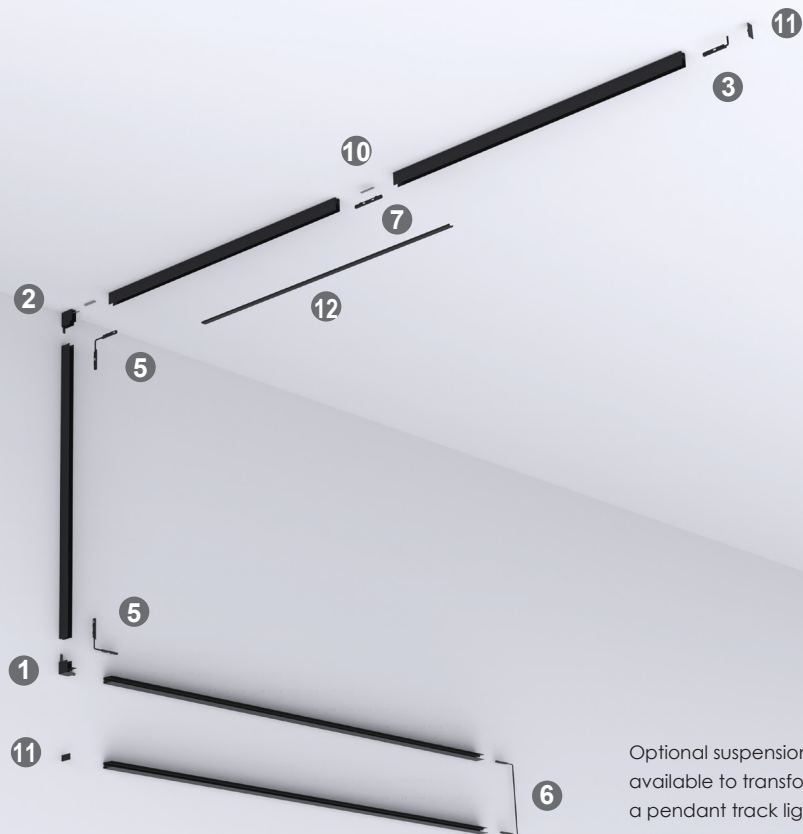

OZ48-TSH
Surface Mounted &
Pendant - H

Optional suspension accessories are available to transform the system into a pendant track light.