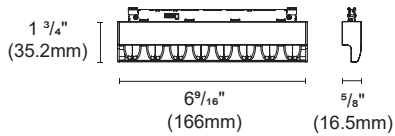

Article number	OZ48-WF-8
Fixture Consumption	8.5W
Voltage	48 VDC
LED Lumen	856 (lm)
Delivered Lumen	461 (lm)
Beam Angle	Wallwash (Lens)
CCT	3000K
CRI	90+
Colour	Body color : Black ☒ White ☐

Article number	OZ48-WF-16
Fixture Consumption	16W
Voltage	48 VDC
LED Lumen	1708 (lm)
Delivered Lumen	961 (lm)
Beam Angle	Wallwash (Lens)
CCT	3000K
CRI	90+
Colour	Body color : Black ☒ White ☐