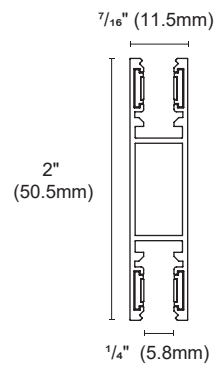

INSTALLATION TRACK

Article number	L (mm)
OZ48-TPD-1118	44" (1118mm)
OZ48-TPD-1829	72" (1829mm)
OZ48-TPD-2337	92" (2337mm)