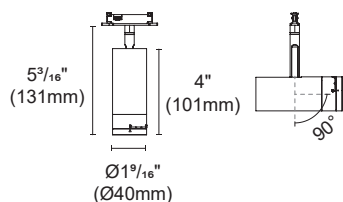

Colours : black / white

Zoom in

Zoom out

OZ48-SBZ

Spot B Zoomable

Article number	OZ48-SBZ-40-HE	OZ48-SBZ-40
Fixture Consumption	8W	8W
Voltage	48 VDC	48 VDC
LED Lumen	806 (lm)	644 (lm)
Delivered Lumen	421 (lm)	362 (lm)
Beam Angle	15°~40°	15°~40°
CCT	3000K	3000K
CRI	90+	95+
Colour	Black <input checked="" type="checkbox"/> White <input type="checkbox"/>	