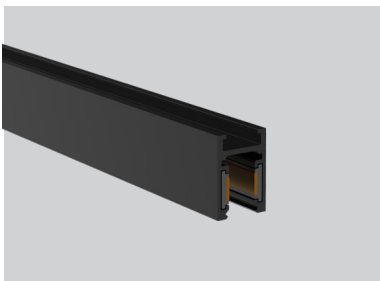

OZ48-TP Pendant

Colour Black ■