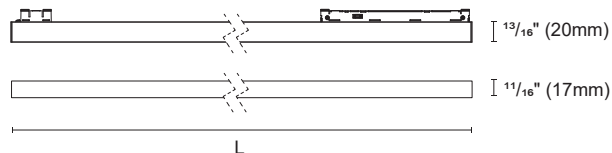

OZ48-P2-3 : 11¹¹/₁₆" (297mm)
OZ48-P2-6 : 23¹/₄" (590mm)
OZ48-P2-9 : 34¹³/₁₆" (884mm)