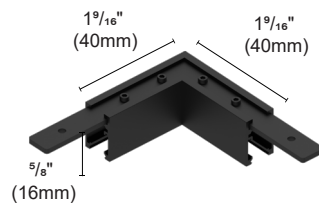

Applicable Lamp Models

- Spot lighting
- Panel lighting
- Accent lighting
- Pendant lighting
- Indirect lighting

1

Article number	TYPE
OZ48-TP-RH	Horizontal corner for OZ48-TP track