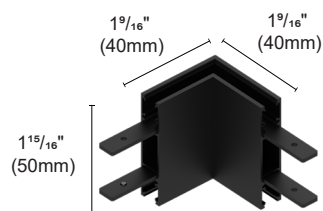

1

Article number	TYPE
OZ48-TPD-RH	Horizontal corner for OZ48-TPD track

Applicable Lamp Models

- Spot lighting
- Panel lighting
- Accent lighting
- Pendant lighting
- Indirect lighting

ACCESSORIES

	Article number OZC-14-2000	TYPE Power joint Length : 78.74" (2000mm)
	Article number OZC-15-15	TYPE Circuit joint Length : 0.59" (15mm)
	Article number OZC-15-70	TYPE Circuit joint Length : 2.76" (70mm)
	Article number OZC-16	TYPE I Circuit joint
	Article number OZE-01-2000	TYPE Blank cover Length : 78.74" (2000mm)
	Article number OZC-09	TYPE End cap (for OZ48-TP track)
	Article number OZC-10	TYPE End cap (for OZ48-TPD track)
	Article number OZC-07	TYPE Reinforced joint
	Article number OZC-07-2	TYPE Reinforced joint (2 Pieces)