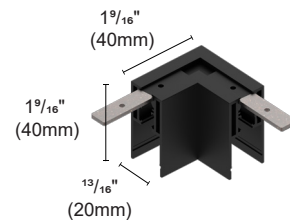

Applicable Lamp Models

- Spot lighting
- Panel lighting
- Accent lighting
- Pendant lighting

Optional suspension accessories are available to transform the system into a pendant track light.

1

Article number	TYPE
OZ48-TSH-RH	Horizontal corner for OZ-48-TSH track