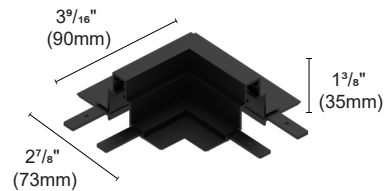

1	Article number	TYPE
	OZ48-TLH-RH	Trimless recessed horizontal corner for OZ48-TLH track

2	Article number	TYPE
	OZ48-TLH-RV	Trimless recessed vertical corner for OZ48-TLH track

ACCESSORIES

3 	Article number	TYPE
	OZC-14-2000	Power joint Length : 78.74" (2000mm)
4 	Article number	TYPE
	OZC-15-15	Circuit joint Length : 0.59" (15mm) (for OZ48-TL track)
5 	Article number	TYPE
	OZC-15-70	Circuit joint Length : 2.76" (70mm) (for OZ48-TLH track)
6 	Article number	TYPE
	OZC-16	I Circuit joint
7 	Article number	TYPE
	OZE-01-2000	Blank cover Length : 78.74" (2000mm) (for OZ48-TL track)
8 	Article number	TYPE
	OZC-06	End cap (for OZ48-TL track)
9 	Article number	TYPE
	OZC-07-2	Reinforced joint (2 Pieces)
10 	Article number	TYPE
	OZC-18	End cap (for OZ48-TLH track)
11 	Article number	TYPE
	OZE-02-2000	Blank cover Length : 78.74" (2000mm) (for OZ48-TLH track)