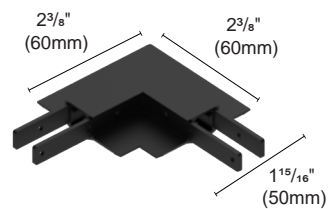

Applicable Lamp Models

- Spot lighting
- Panel lighting
- Accent lighting
- Pendant lighting
- Indirect lighting

1	Article number	TYPE
	OZ48-TL-RH	Trimless recessed horizontal corner for OZ48-TL track