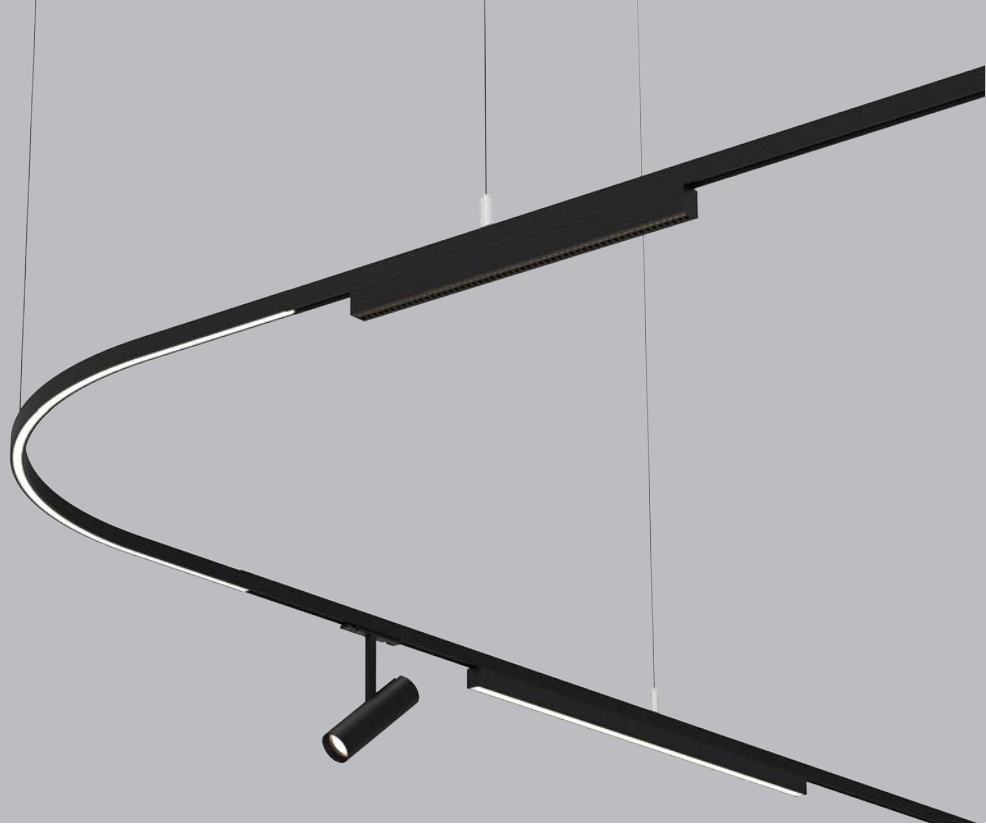

OZ48-TP

Pendant

Colour Black ■