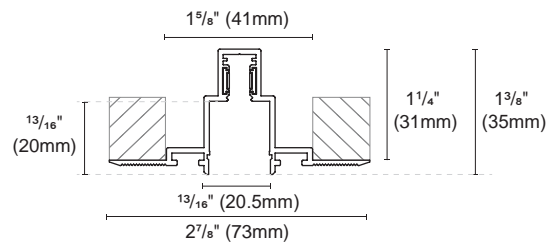

OZ48-TLH

Recessed Trimless - H

Colour Black ■

INSTALLATION TRACK

Article number	L (mm)
OZ48-TLH-1118	44" (1118mm)
OZ48-TLH-1829	72" (1829mm)
OZ48-TLH-2337	92" (2337mm)

Applicable Lamp Models

- Spot lighting
- Panel lighting
- Accent lighting
- Pendant lighting

1	Article number	TYPE
	OZ48-TLH-RH	Trimless recessed horizontal corner for OZ48-TLH track

2	Article number	TYPE
	OZ48-TLH-RV	Trimless recessed vertical corner for OZ48-TLH track