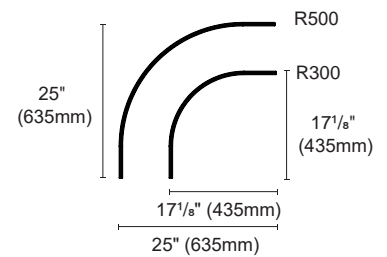

OZ48-TSH

Surface Mounted & Pendant - H

INSTALLATION TRACK

Article number	L (mm)
OZ48-TSH-1118	44" (1118mm)
OZ48-TSH-1829	72" (1829mm)
OZ48-TSH-2337	92" (2337mm)

Curved track

OZ48-TSH-R300	R300
OZ48-TSH-R500	R500