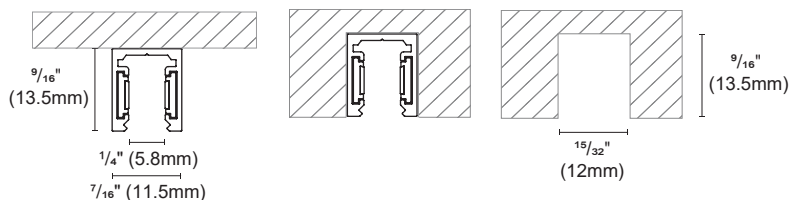

OZ48-TS

Surface Mounted

Colour Black ■

INSTALLATION TRACK

Article number	L (mm)
OZ48-TS-1118	44" (1118mm)
OZ48-TS-1829	72" (1829mm)
OZ48-TS-2337	92" (2337mm)

Curved track	
OZ48-TS-R300	R300
OZ48-TS-R500	R500

Applicable Lamp Models

- Spot lighting
- Panel lighting
- Accent lighting
- Pendant lighting
- Indirect lighting

1	Article number	TYPE
	OZC-13	L Circuit joint Horizontal corner

2	Article number	TYPE
	OZC-08	Vertical corner Right angle seat (for OZ48-TS track)