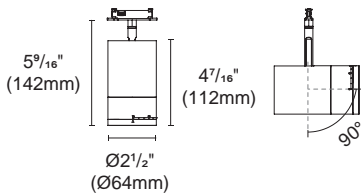

Article number	OZ48-SBZ-64-HE	OZ48-SBZ-64
Fixture Consumption	15W	15W
Voltage	48 VDC	48 VDC
LED Lumen	2106 (lm)	1487 (lm)
Delivered Lumen	1238 (lm)	939 (lm)
Beam Angle	15°~55°	15°~55°
CCT	3000K	3000K
CRI	90+	95+
Colour	Black ■ White □	

Accessory

Article number	OZ48-SBZ-90-HE	OZ48-SBZ-90
Fixture Consumption	24W	24W
Voltage	48 VDC	48 VDC
LED Lumen	3746 (lm)	2705 (lm)
Delivered Lumen	2333 (lm)	1815 (lm)
Beam Angle	16~60°	16~60°
CCT	3000K	3000K
CRI	90+	95+
Colour	Black ■ White □	

Accessory