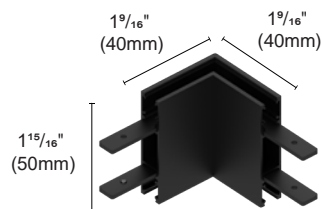

1

Article number	TYPE
OZ48-TPD-RH	Horizontal corner for OZ48-TPD track