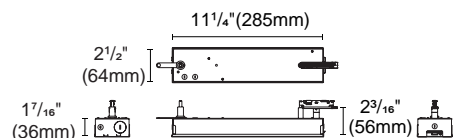

WIRING DIAGRAM

No Dimming

Input : 120VAC-277VAC 50/60Hz

*NOTE :

Cap off unused wires individually.
DO NOT cap together.

0-10V Dimming

Input : 120VAC-277VAC 50/60Hz
Range 3%-100% dim to off

*NOTE :

Cap off unused wires individually.
DO NOT cap together.

Accessories

KVG-48096-DW
Type: Driver
I/P: 100-277V
O/P: 2A/48V/96W
Dimming: 0/1-10V
CE / UL / FCC

KVG-48200-DW
Type: Driver
I/P: 110-277V
O/P: 4.17A/48V/200W
Dimming: 0/1-10V
CE / UL / FCC

KVG-48300-DW
Type: Driver
I/P: 110-277V
O/P: 6.25A/48V/300W
Dimming: 0/1-10V
CE / UL / FCC

KVE-48096-TMW-BA
Type: Driver
I/P: 100-277V
O/P: 2A/48V/96W
Dimming: Triac/Phase, 0/1-10V, Potentiometer
CE / UL / FCC

EUP200AD-1H48V-0
Type: Driver
I/P: 220-240V
O/P: 4.16A/48VDC/200W
Dimming: DALI, 1-10V
CE

KVE-48096-TMWJ-BA
Type: Gear box (with driver)
I/P: 100-277V
O/P: 2A/48V/96W
Dimming: Triac/Phase, 0/1-10V, Potentiometer
CE / UL / FCC

KV-48096-DP2J
Type: Gear box (with driver)
I/P: 100-277V
O/P: 2A/48V/96W
Dimming: DALI
CE / UL / FCC

ACCG-37-KVE-48096-TMW-BA
Type: Gear box (with driver)
Triac/Phase, 0/1-10V, Potentiometer
(For OZ48-TS/OZ48-TL/OZ48-TP/OZ48-TPD track)

ACCG-38-KVE-48096-TMW-BA
Type: Gear box (with driver)
Triac/Phase, 0/1-10V, Potentiometer
(For OZ48-TSH/OZ48-TLH track)