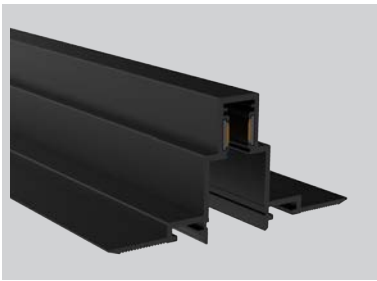

OZ48-TLH

Recessed Trimless - H

Colour Black ■