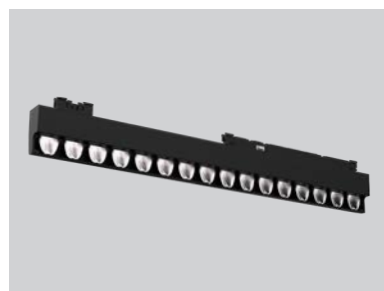

Article number	OZ48-WF-8
Fixture Consumption	8.5W
Voltage	48 VDC
LED Lumen	856 (lm)
Delivered Lumen	461 (lm)
Beam Angle	Wallwash (Lens)
CCT	3000K
CRI	90+
Colour	Body color : Black ■ White □

Article number	OZ48-WF-16
Fixture Consumption	16W
Voltage	48 VDC
LED Lumen	1708 (lm)
Delivered Lumen	961 (lm)
Beam Angle	Wallwash (Lens)
CCT	3000K
CRI	90+
Colour	Body color : Black ■ White □