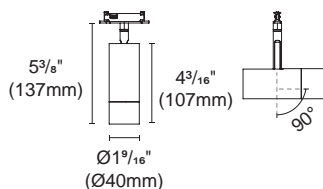

OZ48-SB

Spot B