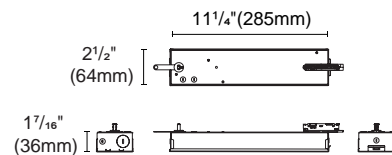

Accessories

KVG-48096-DW
Type: Driver
I/P: 100-277V
O/P: 2A/48V/96W
Dimming: 0/1-10V
CE / UL / FCC

KVG-48200-DW
Type: Driver
I/P: 110-277V
O/P: 4.17A/48V/200W
Dimming: 0/1-10V
CE / UL / FCC

KVG-48300-DW
Type: Driver
I/P: 110-277V
O/P: 6.25A/48V/300W
Dimming: 0/1-10V
CE / UL / FCC

KVE-48096-TMW-BA
Type: Driver
I/P: 100-277V
O/P: 2A/48V/96W
Dimming: Triac/Phase, 0/1-10V, Potentiometer
CE / UL / FCC

EUP200AD-1H48V-0
Type: Driver
I/P: 220-240V
O/P: 4.16A/48VDC/200W
Dimming: DALI, 1-10V
CE

KVE-48096-TMWJ-BA
Type: Gear box (with driver)
I/P: 100-277V
O/P: 2A/48V/96W
Dimming: Triac/Phase, 0/1-10V, Potentiometer
CE / UL / FCC

KV-48096-DP2J
Type: Gear box (with driver)
I/P: 100-277V
O/P: 2A/48V/96W
Dimming: DALI
CE / UL / FCC

ACCG-37-KVE-48096-TMW-BA
Type: Gear box (with driver)
Triac/Phase, 0/1-10V, Potentiometer
(For OZ48-TS/OZ48-TL/OZ48-TP/OZ48-TPD track)

ACCG-38-KVE-48096-TMW-BA
Type: Gear box (with driver)
Triac/Phase, 0/1-10V, Potentiometer
(For OZ48-TSH/OZ48-TLH track)