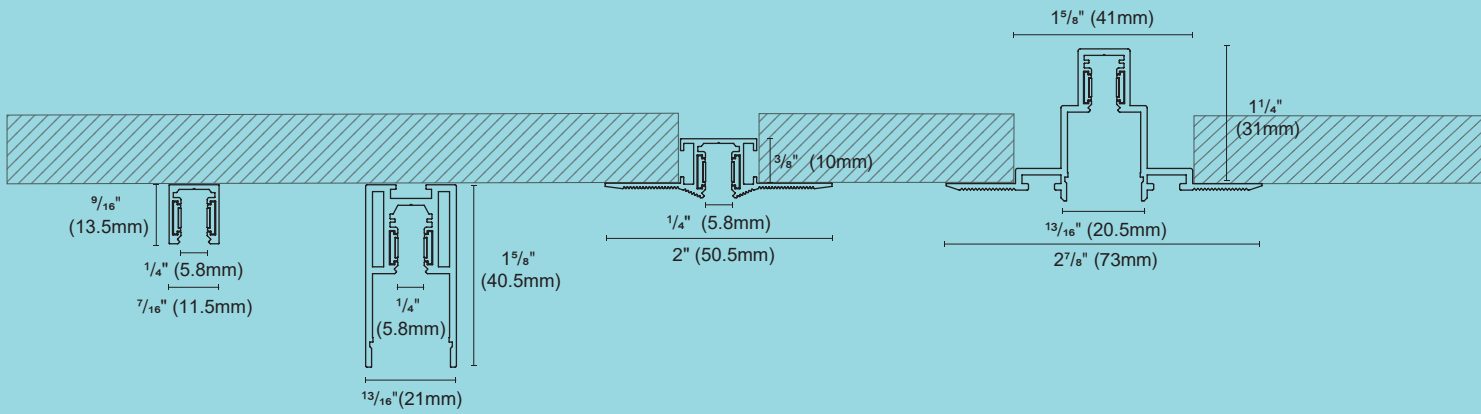

OZMMAS-48V diversity installation

The OZMMAS-48V series has multi-function tracks. Such as surface-mounted, recessed trimless, pendant, and top-down pendant. On the other hand, the track has three different lengths of 44", 72", and 92", for the choice. Furthermore, it is pleasant that the track can be truncated on-site. In other words, users can customize the specific length of the track to meet various requirements.

System Lighting Notes

- Maximum wattage linkable per loop:
  48V, 96W (for U.S.)
  48V, 200W (for EU)
- Maximum linkable track length per loop:
  Up to 10 meters for 96W / 100W systems
  Up to 7 meters for 200W systems
  Maximum cable length between driver and track: 2 meters
- Minimum voltage per loop:
  Must maintain $\geq 45\text{VDC}$ at the end of each loop.
  Voltage below 45VDC may result in abnormal operation.