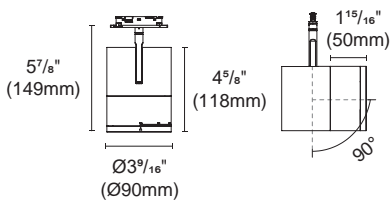

Article number	OZ48-SBZ-64-HE	OZ48-SBZ-64
Fixture Consumption	15W	15W
Voltage	48 VDC	48 VDC
LED Lumen	2106 (lm)	1487 (lm)
Delivered Lumen	1238 (lm)	939 (lm)
Beam Angle	15°~55°	15°~55°
CCT	3000K	3000K
CRI	90+	95+
Colour	Black ■ White □	

Accessory

Article number	OZ48-SBZ-90-HE	OZ48-SBZ-90
Fixture Consumption	24W	24W
Voltage	48 VDC	48 VDC
LED Lumen	3746 (lm)	2705 (lm)
Delivered Lumen	2333 (lm)	1815 (lm)
Beam Angle	16~60°	16~60°
CCT	3000K	3000K
CRI	90+	95+
Colour	Black ■ White □	

Accessory