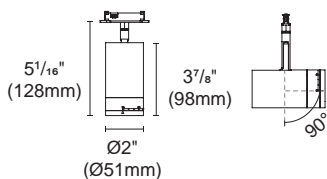

OZ48-SBZ

Spot B Zoomable

Article number	OZ48-SBZ-40-HE	OZ48-SBZ-40
Fixture Consumption	8W	8W
Voltage	48 VDC	48 VDC
LED Lumen	806 (lm)	644 (lm)
Delivered Lumen	421 (lm)	362 (lm)
Beam Angle	15°~40°	15°~40°
CCT	3000K	3000K
CRI	90+	95+
Colour	Black ☒ White ☐	

Accessory

Article number	OZ48-SBZ-50-HE	OZ48-SBZ-50
Fixture Consumption	12W	12W
Voltage	48 VDC	48 VDC
LED Lumen	1274 (lm)	1040 (lm)
Delivered Lumen	807 (lm)	665 (lm)
Beam Angle	18°~50°	18°~50°
CCT	3000K	3000K
CRI	90+	95+
Colour	Black ☒ White ☐	

Accessory