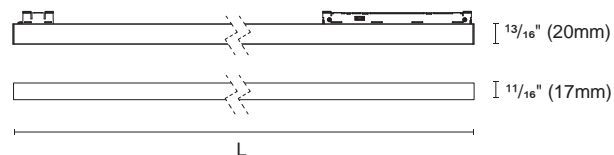

- OZ48-P2-3 : 11¹¹/₁₆" (297mm)
- OZ48-P2-6 : 23¹/₄" (590mm)
- OZ48-P2-9 : 34¹³/₁₆" (884mm)