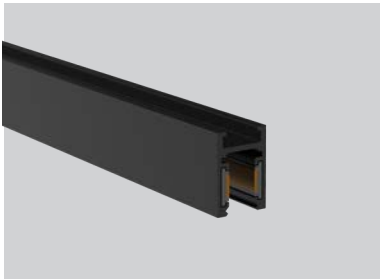

OZ48-TP

Pendant

Colour Black ■