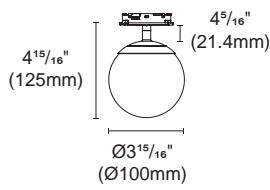

OZ48-C

Pendant lighting

Article number	OZ48-BO-100
Fixture Consumption	6W
Voltage	48 VDC
LED Lumen	617 (lm)
Delivered Lumen	371 (lm)
Beam Angle	>90°
CCT	3000K
CRI	90+
Colour	Black ■ White □