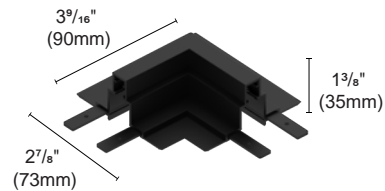

1	Article number	TYPE
	OZ48-TLH-RH	Trimless recessed horizontal corner for OZ48-TLH track

2	Article number	TYPE
	OZ48-TLH-RV	Trimless recessed vertical corner for OZ48-TLH track

ACCESSORIES

3 	Article number	TYPE
	OZC-14-2000	Power joint Length : 78.74" (2000mm)
4 	Article number	TYPE
	OZC-15-15	Circuit joint Length : 0.59" (15mm) (for OZ48-TL track)
5 	Article number	TYPE
	OZC-15-70	Circuit joint Length : 2.76" (70mm) (for OZ48-TLH track)
6 	Article number	TYPE
	OZC-16	I Circuit joint
7 	Article number	TYPE
	OZE-01-2000	Blank cover Length : 78.74" (2000mm) (for OZ48-TL track)
8 	Article number	TYPE
	OZC-06	End cap (for OZ48-TL track)
9 	Article number	TYPE
	OZC-07-2	Reinforced joint (2 Pieces)
10 	Article number	TYPE
	OZC-18	End cap (for OZ48-TLH track)
11 	Article number	TYPE
	OZE-02-2000	Blank cover Length : 78.74" (2000mm) (for OZ48-TLH track)