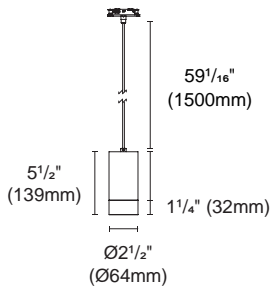

Article number	OZ48-CT-64
Fixture Consumption	15W
Voltage	48 VDC
LED Lumen	1994 (lm)
Delivered Lumen	1776 (lm)
Beam Angle	20°/25°/38° /50° (Lens)
CCT	3000K
CRI	90+
Colour	Black ■ White □ Customized: Gold ■ Nickel Brushed ■ Rose Gold Brushed ■

Accessory