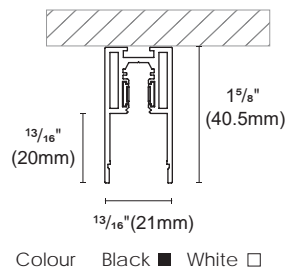

OZ48-TSH

Surface Mounted & Pendant - H

INSTALLATION TRACK

Article number	L (mm)
OZ48-TSH-1118	44" (1118mm)
OZ48-TSH-1829	72" (1829mm)
OZ48-TSH-2337	92" (2337mm)

Curved track

OZ48-TSH-R300	R300
OZ48-TSH-R500	R500