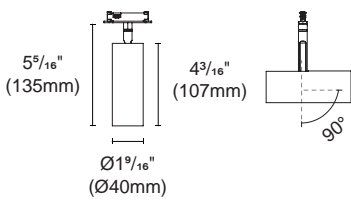

Article number	OZ48-SA-40-HE	OZ48-SA-40
Fixture Consumption	8W	8W
Voltage	48 VDC	48 VDC
LED Lumen	806 (lm)	644 (lm)
Delivered Lumen	707 (lm)	589 (lm)
Beam Angle	15°/24°/36°/50° (Lens)	15°/24°/36°/50° (Lens)
CCT	3000K	3000K
CRI	90+	95+
Colour	Black ☒ White ☐ Customized: Gold ☐ Nickel Brushed ☐ Rose Gold Brushed ☐	

Accessory

Article number	OZ48-SA-50-HE	OZ48-SA-50
Fixture Consumption	12W	12W
Voltage	48 VDC	48 VDC
LED Lumen	1274 (lm)	1040 (lm)
Delivered Lumen	1047 (lm)	899 (lm)
Beam Angle	18°/25°/40°/50° (Lens)	18°/25°/40°/50° (Lens)
CCT	3000K	3000K
CRI	90+	95+
Colour	Black ☒ White ☐ Customized: Gold ☐ Nickel Brushed ☐ Rose Gold Brushed ☐	

Accessory