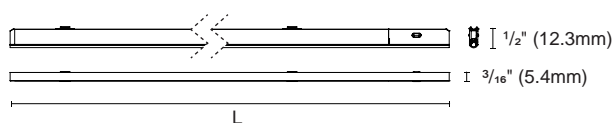

Accessory

SG-006
Dynamic oval filter

Panel lighting

OZ48-P

Panel lighting

Article number	OZ48-P1-3 / OZ48-P1-6 / OZ48-P1-9
Fixture Consumption	5W / 9W / 14W
Voltage	48 VDC
Delivered Lumen	134(lm) / 322(lm) / 485(lm)
Beam Angle	120°
CCT	3000K
CRI	90+
Colour	Black ■