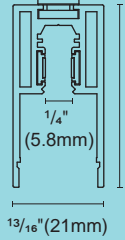

System Lighting Notes

- Maximum wattage linkable per loop:
48V, 96W (for U.S.)
48V, 200W (for EU)
- Maximum linkable track length per loop:
Up to 10 meters for 96W / 100W systems
Up to 7 meters for 200W systems
Maximum cable length between driver and track: 2 meters
- Minimum voltage per loop:
Must maintain $\geq 45\text{VDC}$ at the end of each loop.
Voltage below 45VDC may result in abnormal operation.