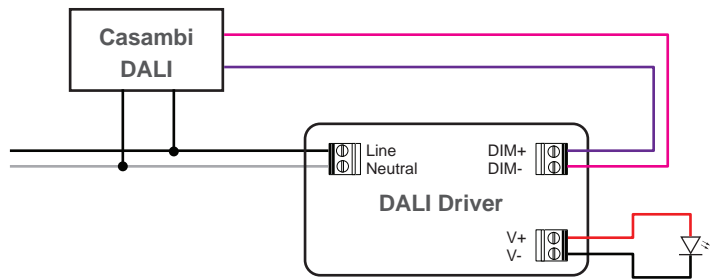

Casambi Dimming

Input : 120VAC-277VAC 50/60Hz
 Range 0.1%-100% dim to off

*NOTE :
 Cap off unused wires individually.
 DO NOT cap together.

Compatible devices:
 Phone iOS 10 and later are supported
 iPad iOS 10 and later are supported
 Android 4.4 version (KitKat) and later are supported