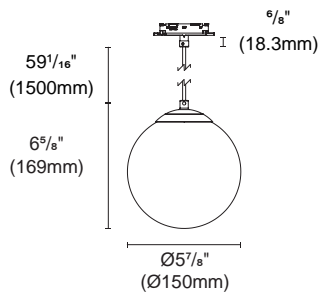

Article number	OZ48-CBO-150
Fixture Consumption	8.5W
Voltage	48 VDC
LED Lumen	1196 (lm)
Delivered Lumen	785 (lm)
Beam Angle	> 90°
CCT	3000K
CRI	90+
Colour	Black ■ White □