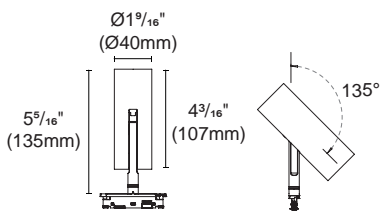

Accessory

H-004
Honeycomb louver

DS-006
Oval filter

DS-007
Diffusers

B-001
Barndoor

Article number	OZ48-SAU-40-HE	OZ48-SAU-40
Fixture Consumption	8W	8W
Voltage	48 VDC	48 VDC
LED Lumen	806 (lm)	644 (lm)
Delivered Lumen	707 (lm)	589 (lm)
Beam Angle	15°/24°/36°/50° (Lens)	15°/24°/36°/50° (Lens)
CCT	3000K	3000K
CRI	90+	95+
Colour	Black ■ White □ Customized: Gold ■ Nickel Brushed ■ Rose Gold Brushed ■	