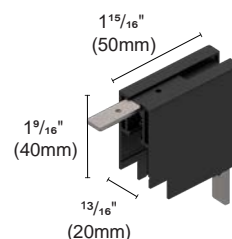

2

Article number	TYPE
OZ48-TSH-RV	Vertical corner for OZ-48-TSH track

ACCESSORIES

3		Article number	TYPE
		OZC-14-2000	Power joint Length : 78.74" (2000mm)
4		Article number	TYPE
		OZC-15-15	Circuit joint Length : 0.59" (15mm) (for OZ48-TS track)
5		Article number	TYPE
		OZC-15-70	Circuit joint Length : 2.76" (70mm) (for OZ48-TSH track)
6		Article number	TYPE
		OZC-15-300	Circuit joint Length : 11.81" (300mm)
7		Article number	TYPE
		OZC-16	I Circuit joint
8		Article number	TYPE
		OZE-01-2000	Blank cover Length : 78.74" (2000mm) (for OZ48-TS track)
9		Article number	TYPE
		OZC-06	End cap (for OZ48-TS track)
* Tail cap has break-off holes for self-trimming.			
10		Article number	TYPE
		OZC-07	Reinforced joint
11		Article number	TYPE
		OZC-19	End cap (for OZ48-TSH track)