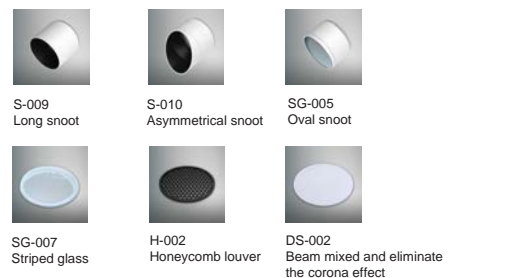

Article number	OZ48-SB-64-HE	OZ48-SB-64
Fixture Consumption	15W	15W
Voltage	48 VDC	48 VDC
LED Lumen	2106 (lm)	1487 (lm)
Delivered Lumen	1776 (lm)	1412 (lm)
Beam Angle	18°/24°/38° /50° (Lens)	18°/24°/38° /50° (Lens)
CCT	3000K	3000K
CRI	90+	95+
Colour	Black ☒ White ☐	

Customized: Gold ☐ Nickel Brushed ☐ Rose Gold Brushed ☐

Accessory

Article number	OZ48-SB-90-HE	OZ48-SB-90
Fixture Consumption	24W	24W
Voltage	48 VDC	48 VDC
LED Lumen	3746 (lm)	2705 (lm)
Delivered Lumen	3326 (lm)	2603 (lm)
Beam Angle	18°/24°/40°/60° (Lens)	18°/24°/40°/60° (Lens)
CCT	3000K	3000K
CRI	90+	95+
Colour	Black ☒ White ☐	

Customized: Gold ☐ Nickel Brushed ☐ Rose Gold Brushed ☐

Accessory