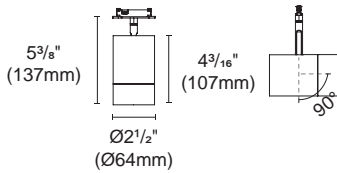

Article number	OZ48-SB-64-HE	OZ48-SB-64
Fixture Consumption	15W	15W
Voltage	48 VDC	48 VDC
LED Lumen	2106 (lm)	1487 (lm)
Delivered Lumen	1776 (lm)	1412 (lm)
Beam Angle	18°/24°/38° /50° (Lens)	18°/24°/38° /50° (Lens)
CCT	3000K	3000K
CRI	90+	95+
Colour	Black ☒ White ☐	

Customized: Gold ☐ Nickel Brushed ☐ Rose Gold Brushed ☐

Accessory

Article number	OZ48-SB-90-HE	OZ48-SB-90
Fixture Consumption	24W	24W
Voltage	48 VDC	48 VDC
LED Lumen	3746 (lm)	2705 (lm)
Delivered Lumen	3326 (lm)	2603 (lm)
Beam Angle	18°/24°/40°/60° (Lens)	18°/24°/40°/60° (Lens)
CCT	3000K	3000K
CRI	90+	95+
Colour	Black ☒ White ☐	

Customized: Gold ☐ Nickel Brushed ☐ Rose Gold Brushed ☐

Accessory