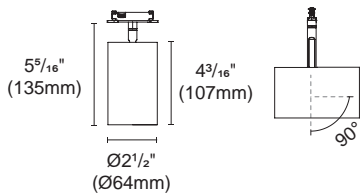

Accessory

DS-011
Oval filter

H-006
Honeycomb louver

Article number	OZ48-SA-64-HE	OZ48-SA-64
Fixture Consumption	15W	15W
Voltage	48 VDC	48 VDC
LED Lumen	2106 (lm)	1487 (lm)
Delivered Lumen	1776 (lm)	1412 (lm)
Beam Angle	18°/24°/38°/50° (Lens)	18°/24°/38°/50° (Lens)
CCT	3000K	3000K
CRI	90+	95+
Colour	Black ■ White □ Customized: Gold ■ Nickel Brushed ■ Rose Gold Brushed ■	