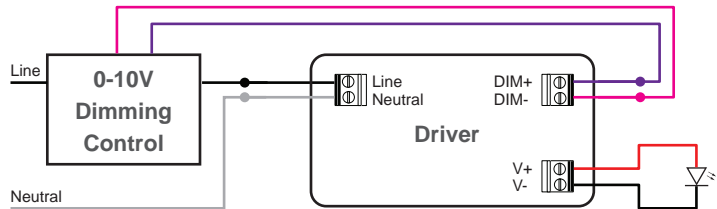

Input : 120VAC-277VAC 50/60Hz

***NOTE :**

Cap off unused wires individually.
DO NOT cap together.

0-10V Dimming

Input : 120VAC-277VAC 50/60Hz
Range 3%-100% dim to off

***NOTE :**

Cap off unused wires individually.
DO NOT cap together.