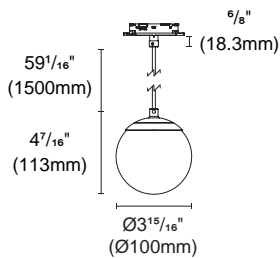

Article number	OZ48-CBO-100
Fixture Consumption	6W
Voltage	48 VDC
LED Lumen	617 (lm)
Delivered Lumen	371 (lm)
Beam Angle	>90°
CCT	3000K
CRI	90+
Colour	Black ■ White □