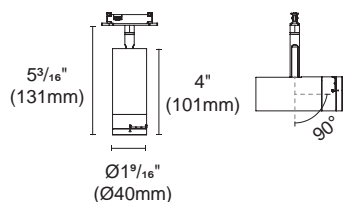

Colours : black / white

Zoom in

Zoom out

OZ48-SBZ

Spot B Zoomable

Article number	OZ48-SBZ-40-HE	OZ48-SBZ-40
Fixture Consumption	8W	8W
Voltage	48 VDC	48 VDC
LED Lumen	806 (lm)	644 (lm)
Delivered Lumen	421 (lm)	362 (lm)
Beam Angle	15°~40°	15°~40°
CCT	3000K	3000K
CRI	90+	95+
Colour	Black <input checked="" type="checkbox"/> White <input type="checkbox"/>	