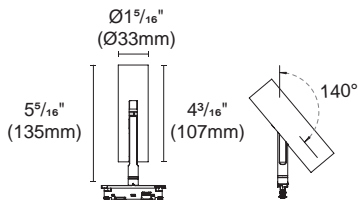

OZ48-SA

Spot A (Birdie)

Article number	OZ48-SAU-33-HE	OZ48-SAU-33
Fixture Consumption	7W	7W
Voltage	48 VDC	48 VDC
LED Lumen	719 (lm)	574 (lm)
Delivered Lumen	617 (lm)	529 (lm)
Beam Angle	18°/24°/36°/55° (Lens)	18°/24°/36°/55° (Lens)
CCT	3000K	3000K
CRI	90+	95+
Colour	Black ■ White □ Customized: Gold ■ Nickel Brushed ■ Rose Gold Brushed ■	

Accessory