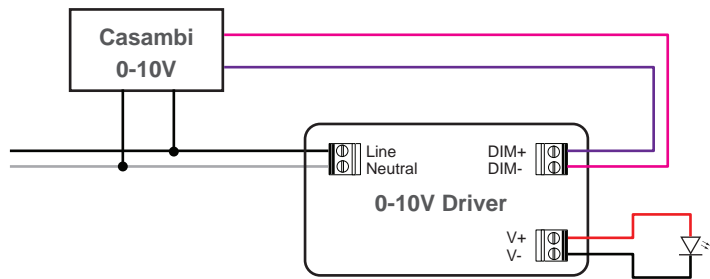

Casambi Dimming

Input : 120VAC-277VAC 50/60Hz
 Range 0.1%-100% dim to off

*NOTE :
 Cap off unused wires individually.
 DO NOT cap together.

Compatible devices:
 Phone iOS 10 and later are supported
 iPad iOS 10 and later are supported
 Android 4.4 version (KitKat) and later are supported