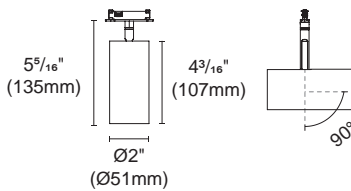

Accessory

DS-010
Oval filter

H-005
Honeycomb louver

Article number	OZ48-SA-50-HE	OZ48-SA-50
Fixture Consumption	12W	12W
Voltage	48 VDC	48 VDC
LED Lumen	1274 (lm)	1040 (lm)
Delivered Lumen	1047 (lm)	899 (lm)
Beam Angle	18°/25°/40°/50° (Lens)	18°/25°/40°/50° (Lens)
CCT	3000K	3000K
CRI	90+	95+
Colour	Black <input checked="" type="checkbox"/> White <input type="checkbox"/> Customized: Gold <input type="checkbox"/> Nickel Brushed <input type="checkbox"/> Rose Gold Brushed <input type="checkbox"/>	