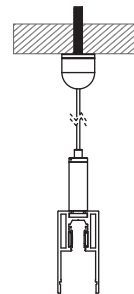

OZ48-TSH

Surface Mounted & Pendant - H