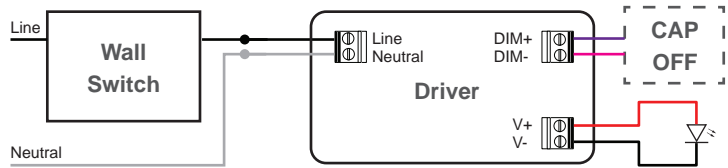

WIRING DIAGRAM

No Dimming

Input : 120VAC-277VAC 50/60Hz

*NOTE :

Cap off unused wires individually.
DO NOT cap together.