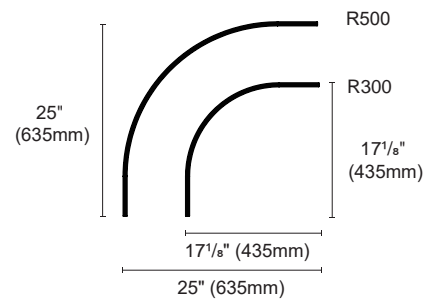

Curved track

OZ48-TP-R300	R300
OZ48-TP-R500	R500