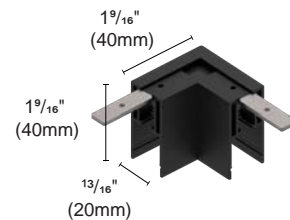

Applicable Lamp Models

- Spot lighting
- Panel lighting
- Accent lighting
- Pendant lighting

Optional suspension accessories are available to transform the system into a pendant track light.

1

Article number	TYPE
OZ48-TSH-RH	Horizontal corner for OZ-48-TSH track