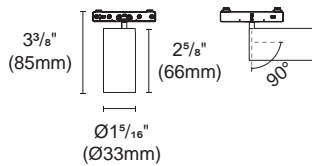

Article number	OZ48-SA-33-02-HE	OZ48-SA-33-02
Fixture Consumption	7W	7W
Voltage	48 VDC	48 VDC
LED Lumen	719 (lm)	574 (lm)
Delivered Lumen	617 (lm)	529 (lm)
Beam Angle	18°/24°/36°/55° (Lens)	18°/24°/36°/55° (Lens)
CCT	3000K	3000K
CRI	90+	95+
Colour	Black ■ White □	

Customized: Gold ■ Nickel Brushed ■ Rose Gold Brushed ■