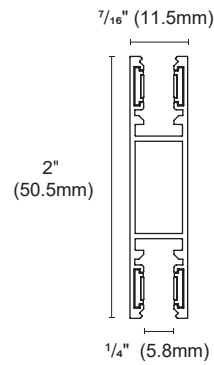

1

Article number	TYPE
OZ48-TP-RH	Horizontal corner for OZ48-TP track

OZ48-TPD

Up-down Pendant

Colour Black ■ White □

INSTALLATION TRACK

Article number	L (mm)
OZ48-TPD-1118	44" (1118mm)
OZ48-TPD-1829	72" (1829mm)
OZ48-TPD-2337	92" (2337mm)