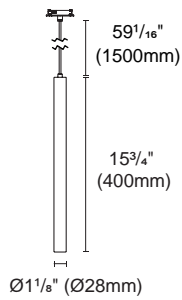

OZ48-C

Pendant lighting

Article number	OZ48-CT-28
Fixture Consumption	7W
Voltage	48 VDC
LED Lumen	712 (lm)
Delivered Lumen	596 (lm)
Beam Angle	20°/24°/34° /56° (Lens)
CCT	3000K
CRI	90+
Colour	Black ■ White □