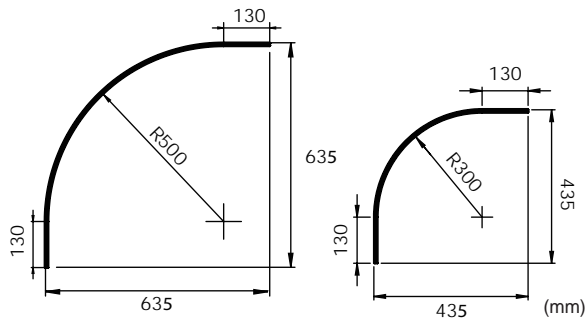

Curved track

OZMMAS-48V offers a variety of rails for designers to choose from. In addition to frameless rails, other rails are also available in a variety of curved designs to provide more ways to combine them.