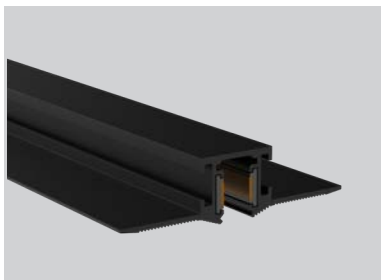

OZ48-TL

Recessed Trimless

Not available in north america

Colour Black ■