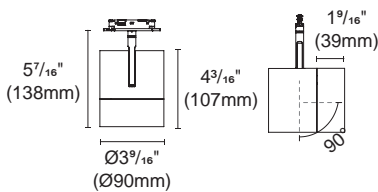

Article number	OZ48-SB-64-HE	OZ48-SB-64
Fixture Consumption	15W	15W
Voltage	48 VDC	48 VDC
LED Lumen	2106 (lm)	1487 (lm)
Delivered Lumen	1776 (lm)	1412 (lm)
Beam Angle	18°/24°/38° /50° (Lens)	18°/24°/38° /50° (Lens)
CCT	3000K	3000K
CRI	90+	95+
Colour	Black ☒ White ☐	

Customized: Gold ☐ Nickel Brushed ☐ Rose Gold Brushed ☐

Accessory

Article number	OZ48-SB-90-HE	OZ48-SB-90
Fixture Consumption	24W	24W
Voltage	48 VDC	48 VDC
LED Lumen	3746 (lm)	2705 (lm)
Delivered Lumen	3326 (lm)	2603 (lm)
Beam Angle	18°/24°/40°/60° (Lens)	18°/24°/40°/60° (Lens)
CCT	3000K	3000K
CRI	90+	95+
Colour	Black ☒ White ☐	

Customized: Gold ☐ Nickel Brushed ☐ Rose Gold Brushed ☐

Accessory