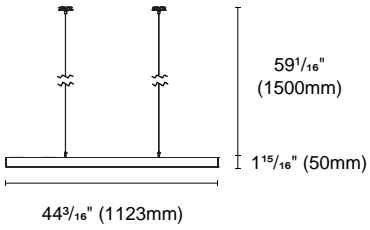

Article number	OZ48-CSOFT-A
Fixture Consumption	10.5W
Voltage	48 VDC
Delivered Lumen	350 (lm)
Beam Angle	100°
CCT	4000K
CRI	90+
Colour	Black ■ White □