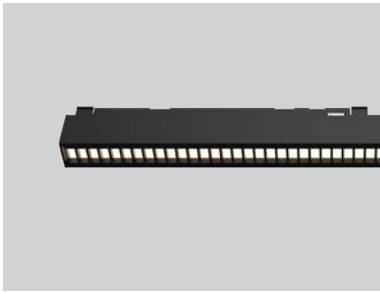

Article number	OZ48-P2L-3 / OZ48-P2L-6 / OZ48-P2L-9
Fixture Consumption	5W / 11W / 16W
Voltage	48 VDC
LED Lumen	823(lm) / 1646(lm) / 2469(lm)
Delivered Lumen	129(lm) / 258(lm) / 399(lm)
Beam Angle	63°
CCT	3000K
CRI	90+
Colour	Black ■ White □