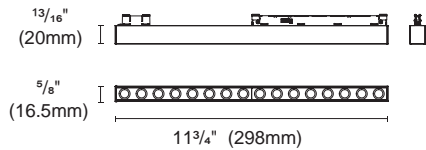

OZ48-K

Accent lighting

Article number	OZ48-KD-8 / OZ48-KD-16
Fixture Consumption	8.5W / 16W
Voltage	48 VDC
LED Lumen	913 (lm) / 1709 (lm)
Delivered Lumen	548 (lm) / 1047 (lm)
Beam Angle	30°/36° (Lens)
CCT	3000K
CRI	90+
Colour	Body color : Black ☒ White ☐ Baffle color : Black ☒ Crystal ☐