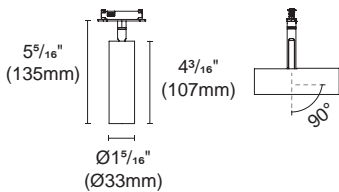

Article number	OZ48-SA-33-HE	OZ48-SA-33
Fixture Consumption	7W	7W
Voltage	48 VDC	48 VDC
LED Lumen	719 (lm)	574 (lm)
Delivered Lumen	617 (lm)	529 (lm)
Beam Angle	18°/24°/36°/55° (Lens)	18°/24°/36°/55° (Lens)
CCT	3000K	3000K
CRI	90+	95+
Colour	Black ■ White □	

Customized: Gold ■ Nickel Brushed ■ Rose Gold Brushed ■

Accessory