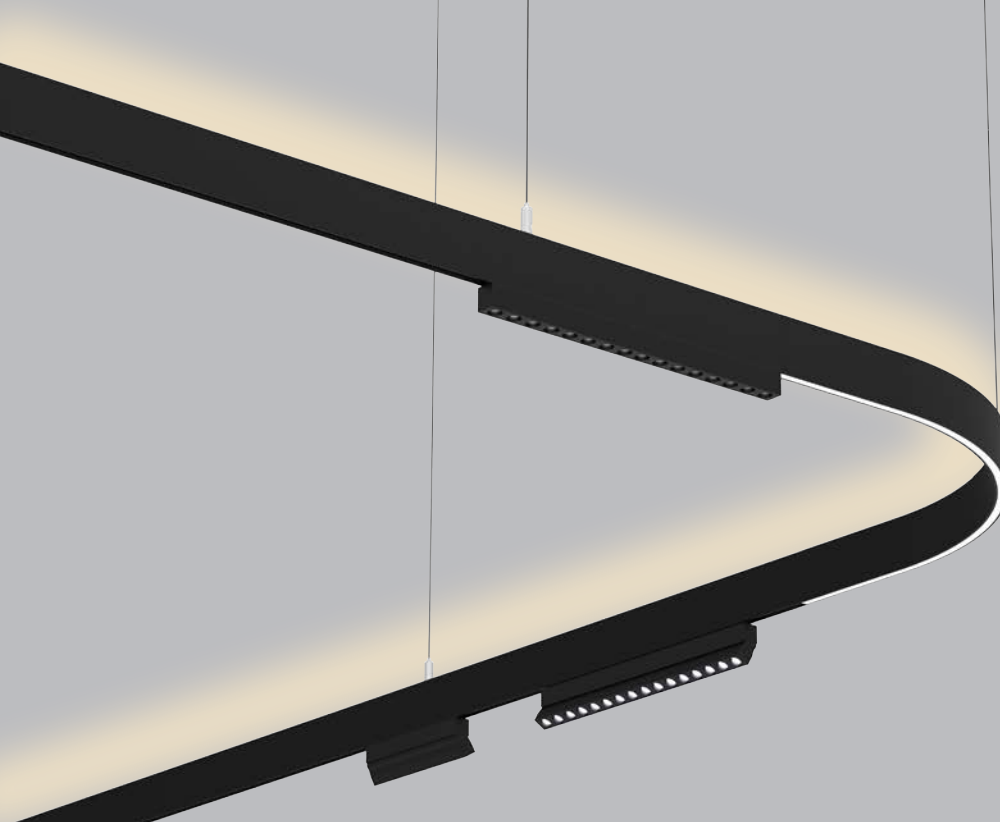

OZ48-TPD

Up-down Pendant

Colour Black ■ White □