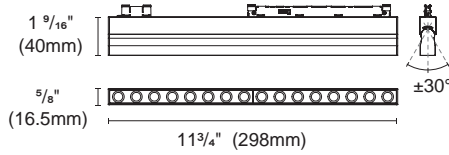

Article number	OZ48-KA-8 / OZ48-KA-16
Fixture Consumption	8.5W / 16W
Voltage	48 VDC
LED Lumen	913 (lm) / 1709 (lm)
Delivered Lumen	548 (lm) / 1047 (lm)
Beam Angle	30°/36° (Lens)
CCT	3000K
CRI	90+
Colour	Body color : Black ☒ White ☐ Baffle color : Black ☒ Crystal ☐