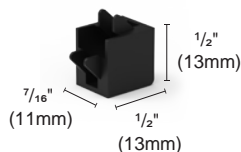

2	Article number	TYPE
	OZC-08	Vertical corner Right angle seat (for OZ48-TS track)