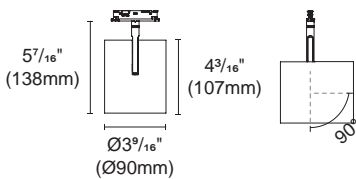

Article number	OZ48-SA-64-HE	OZ48-SA-64
Fixture Consumption	15W	15W
Voltage	48 VDC	48 VDC
LED Lumen	2106 (lm)	1487 (lm)
Delivered Lumen	1776 (lm)	1412 (lm)
Beam Angle	18°/24°/38°/50° (Lens)	18°/24°/38°/50° (Lens)
CCT	3000K	3000K
CRI	90+	95+
Colour	Black ■ White □ Customized: Gold ■ Nickel Brushed ■ Rose Gold Brushed ■	

Accessory

Article number	OZ48-SA-90-HE	OZ48-SA-90
Fixture Consumption	24W	24W
Voltage	48 VDC	48 VDC
LED Lumen	3746 (lm)	2705 (lm)
Delivered Lumen	3326 (lm)	2603 (lm)
Beam Angle	18°/24°/40°/60° (Lens)	18°/24°/40°/60° (Lens)
CCT	3000K	3000K
CRI	90+	95+
Colour	Black ■ White □ Customized: Gold ■ Nickel Brushed ■ Rose Gold Brushed ■	

Accessory