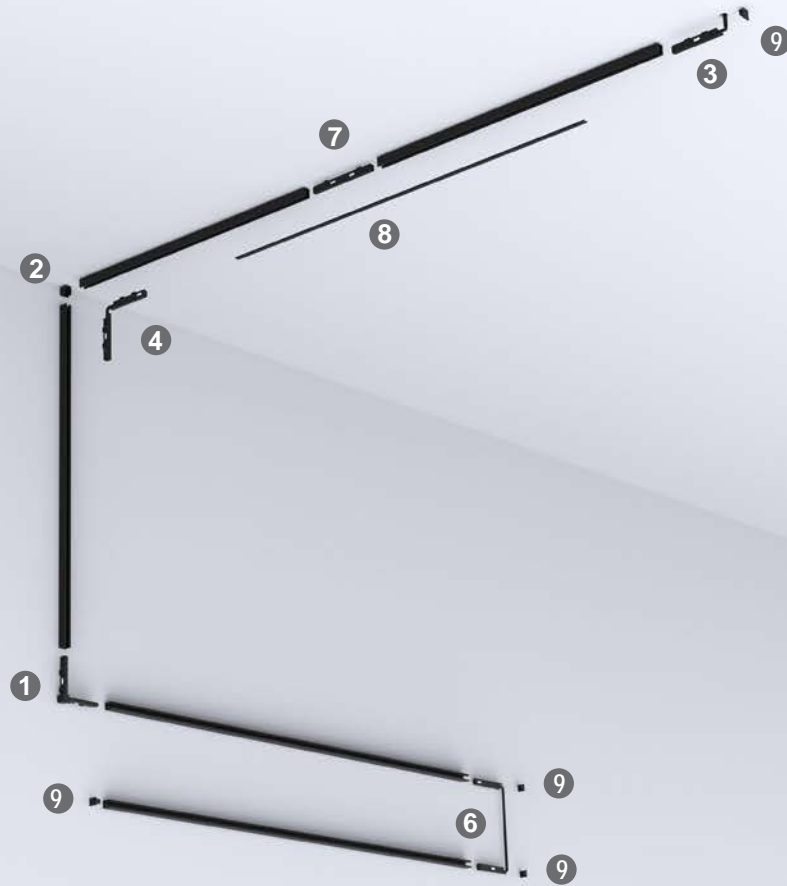

OZ48-TS
Surface Mounted