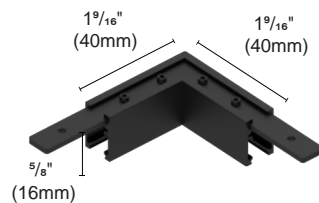

Applicable Lamp Models

- Spot lighting
- Panel lighting
- Accent lighting
- Pendant lighting
- Indirect lighting

1

Article number	TYPE
OZ48-TP-RH	Horizontal corner for OZ48-TP track