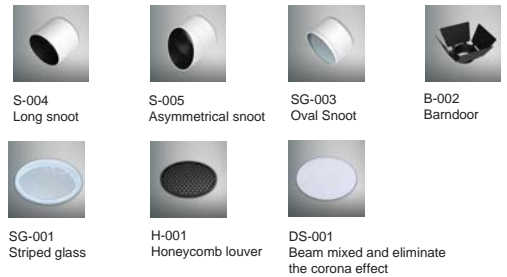

Article number	OZ48-SB-64-HE	OZ48-SB-64
Fixture Consumption	15W	15W
Voltage	48 VDC	48 VDC
LED Lumen	2106 (lm)	1487 (lm)
Delivered Lumen	1776 (lm)	1412 (lm)
Beam Angle	18°/24°/38° /50° (Lens)	18°/24°/38° /50° (Lens)
CCT	3000K	3000K
CRI	90+	95+
Colour	Black ☒ White ☐	

Customized: Gold ☐ Nickel Brushed ☐ Rose Gold Brushed ☐

Accessory

Article number	OZ48-SB-90-HE	OZ48-SB-90
Fixture Consumption	24W	24W
Voltage	48 VDC	48 VDC
LED Lumen	3746 (lm)	2705 (lm)
Delivered Lumen	3326 (lm)	2603 (lm)
Beam Angle	18°/24°/40°/60° (Lens)	18°/24°/40°/60° (Lens)
CCT	3000K	3000K
CRI	90+	95+
Colour	Black ☒ White ☐	

Customized: Gold ☐ Nickel Brushed ☐ Rose Gold Brushed ☐

Accessory