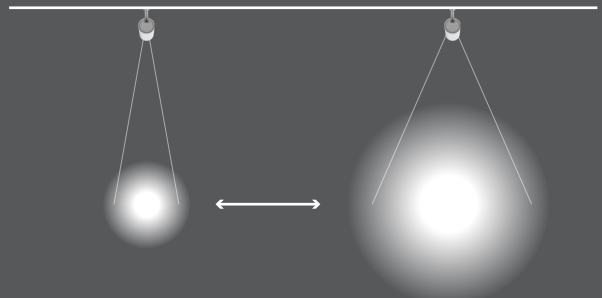

spot / medium / flood / wide flood

Long snoot

spot / medium / flood / wide flood

Asymmetrical snoot

spot / medium / flood / wide flood

Oval snoot
or Striped glass

Framing

Zoomable

OZ48-SB

Spot B

Article number	OZ48-SB-40-HE	OZ48-SB-40
Fixture Consumption	8W	8W
Voltage	48 VDC	48 VDC
LED Lumen	806 (lm)	644 (lm)
Delivered Lumen	707 (lm)	589 (lm)
Beam Angle	15°/24°/36°/50° (Lens)	15°/24°/36°/50° (Lens)
CCT	3000K	3000K
CRI	90+	95+
Colour	Black <input checked="" type="checkbox"/> White <input type="checkbox"/> Customized: Gold <input type="checkbox"/> Nickel Brushed <input type="checkbox"/> Rose Gold Brushed <input type="checkbox"/>	