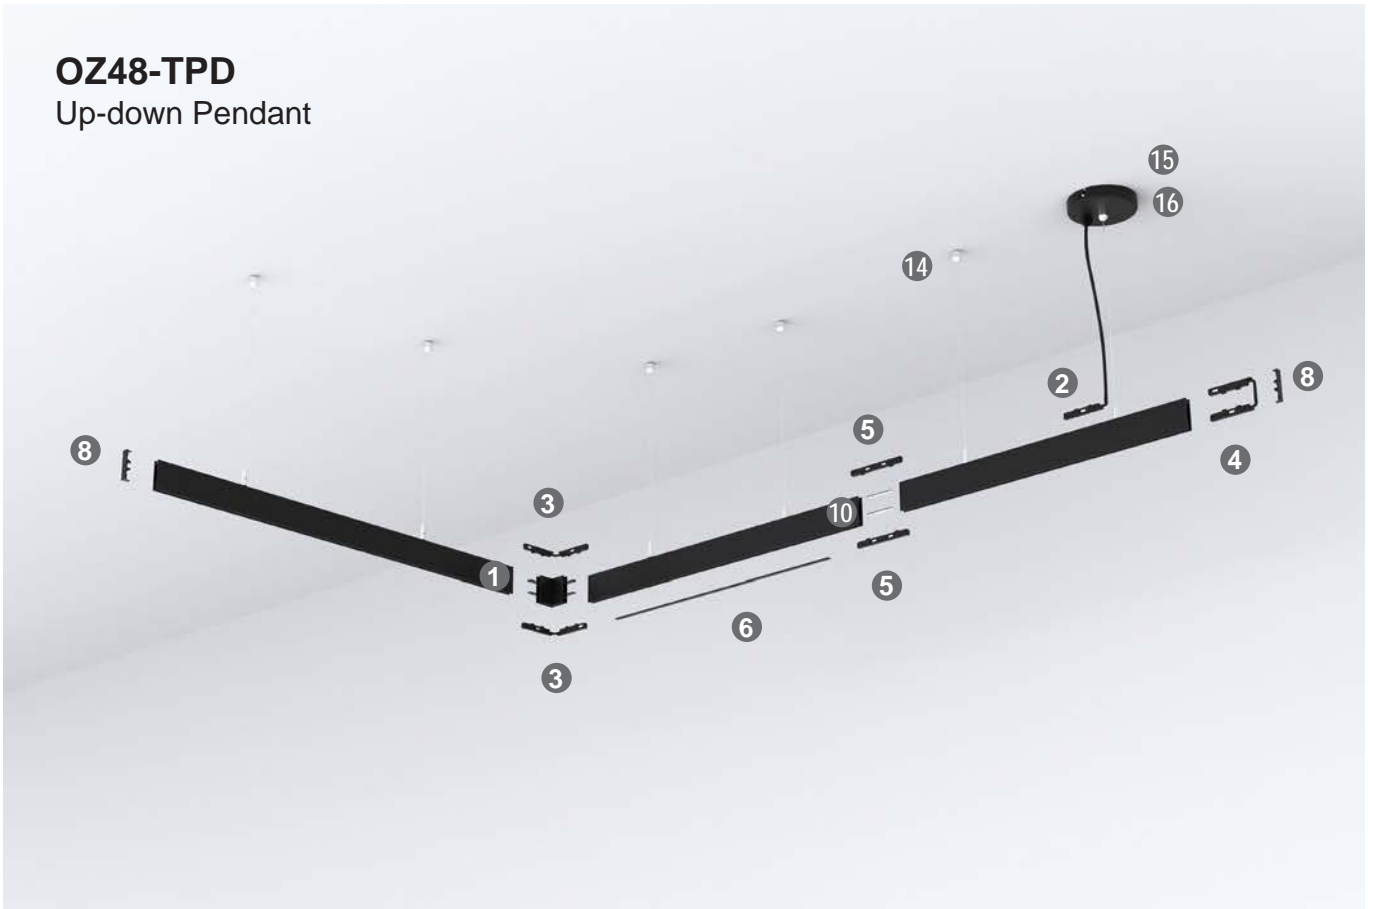

OZ48-TPD
Up-down Pendant