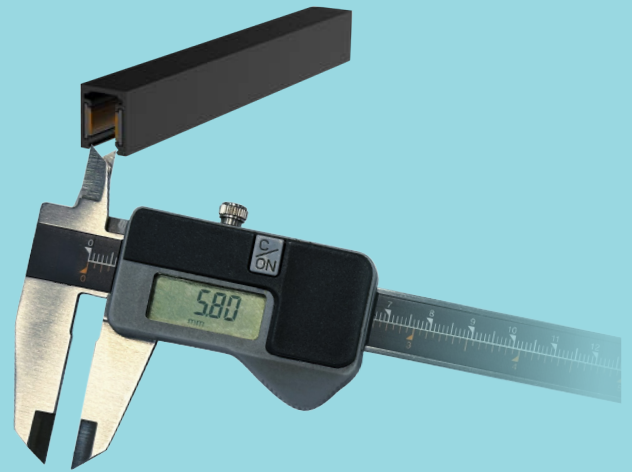

OZMMAS-48V diversity installation

The OZMMAS-48V series has multi-function tracks. Such as surface-mounted, recessed trimless, pendant, and top-down pendant. On the other hand, the track has three different lengths of 44", 72", and 92", for the choice. Furthermore, it is pleasant that the track can be truncated on-site. In other words, users can customize the specific length of the track to meet various requirements.