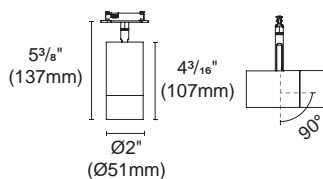

OZ48-SB

Spot B

Article number	OZ48-SB-40-HE	OZ48-SB-40
Fixture Consumption	8W	8W
Voltage	48 VDC	48 VDC
LED Lumen	806 (lm)	644 (lm)
Delivered Lumen	707 (lm)	589 (lm)
Beam Angle	15°/24°/36°/50° (Lens)	15°/24°/36°/50° (Lens)
CCT	3000K	3000K
CRI	90+	95+
Colour	Black ☒ White ☐ Customized: Gold ☐ Nickel Brushed ☐ Rose Gold Brushed ☐	

Accessory

Article number	OZ48-SB-50-HE	OZ48-SB-50
Fixture Consumption	12W	12W
Voltage	48 VDC	48 VDC
LED Lumen	1274 (lm)	1040 (lm)
Delivered Lumen	1047 (lm)	899 (lm)
Beam Angle	18°/25°/40° /50° (Lens)	18°/25°/40° /50° (Lens)
CCT	3000K	3000K
CRI	90+	95+
Colour	Black ☒ White ☐ Customized: Gold ☐ Nickel Brushed ☐ Rose Gold Brushed ☐	

Accessory