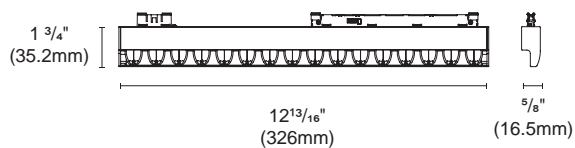

OZ48-W

Wallwash lighting

Article number	OZ48-WF-8
Fixture Consumption	8.5W
Voltage	48 VDC
LED Lumen	856 (lm)
Delivered Lumen	461 (lm)
Beam Angle	Wallwash (Lens)
CCT	3000K
CRI	90+
Colour	Body color : Black ■ White □

Article number	OZ48-WF-16
Fixture Consumption	16W
Voltage	48 VDC
LED Lumen	1708 (lm)
Delivered Lumen	961 (lm)
Beam Angle	Wallwash (Lens)
CCT	3000K
CRI	90+
Colour	Body color : Black ■ White □