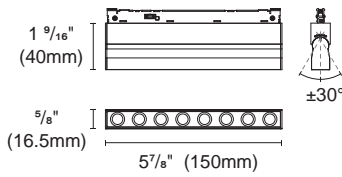

Article number	OZ48-KA-8 / OZ48-KA-16
Fixture Consumption	8.5W / 16W
Voltage	48 VDC
LED Lumen	913 (lm) / 1709 (lm)
Delivered Lumen	548 (lm) / 1047 (lm)
Beam Angle	30°/36° (Lens)
CCT	3000K
CRI	90+
Colour	Body color : Black ☒ White ☐ Baffle color : Black ☒ Crystal ☐