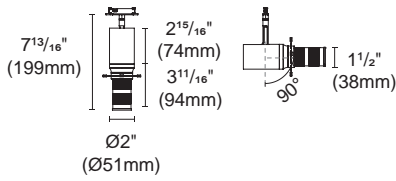

OZ48-SBF

Spot B framing