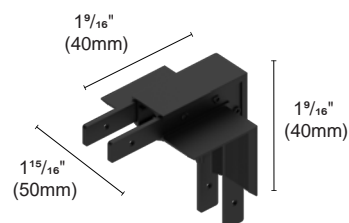

2	Article number	TYPE
	OZ48-TL-RV	Trimless recessed vertical corner for OZ48-TL track