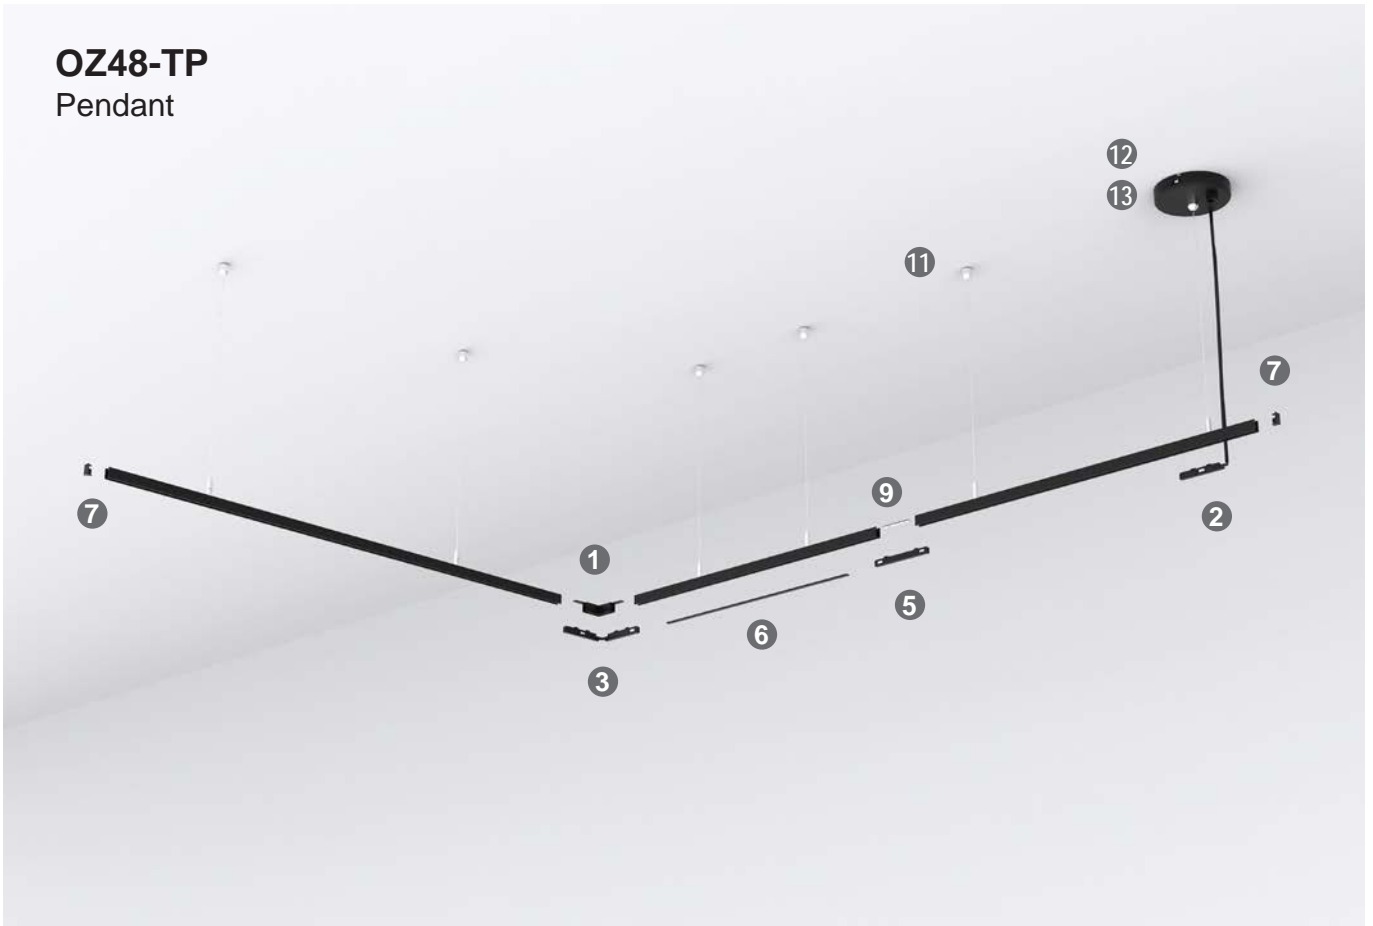

OZ48-TP
Pendant