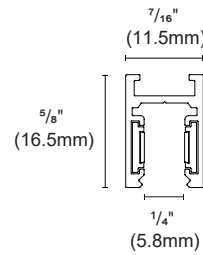

OZ48-TP

Pendant

Colour Black ■

INSTALLATION TRACK

Article number	L (mm)
OZ48-TP-1118	44" (1118mm)
OZ48-TP-1829	72" (1829mm)
OZ48-TP-2337	92" (2337mm)

Curved track

OZ48-TP-R300	R300
OZ48-TP-R500	R500

Applicable Lamp Models

- Spot lighting
- Panel lighting
- Accent lighting
- Pendant lighting
- Indirect lighting

1

Article number	TYPE
OZ48-TP-RH	Horizontal corner for OZ48-TP track