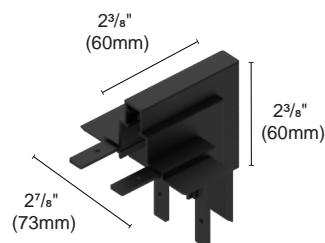

1	Article number	TYPE
	OZ48-TLH-RH	Trimless recessed horizontal corner for OZ48-TLH track

2	Article number	TYPE
	OZ48-TLH-RV	Trimless recessed vertical corner for OZ48-TLH track

ACCESSORIES

3 	Article number	TYPE
	OZC-14-2000	Power joint Length : 78.74" (2000mm)
4 	Article number	TYPE
	OZC-15-15	Circuit joint Length : 0.59" (15mm) (for OZ48-TL track)
5 	Article number	TYPE
	OZC-15-70	Circuit joint Length : 2.76" (70mm) (for OZ48-TLH track)
6 	Article number	TYPE
	OZC-16	I Circuit joint
7 	Article number	TYPE
	OZE-01-2000	Blank cover Length : 78.74" (2000mm) (for OZ48-TL track)
8 	Article number	TYPE
	OZC-06	End cap (for OZ48-TL track)
9 	Article number	TYPE
	OZC-07-2	Reinforced joint (2 Pieces)
10 	Article number	TYPE
	OZC-18	End cap (for OZ48-TLH track)
11 	Article number	TYPE
	OZE-02-2000	Blank cover Length : 78.74" (2000mm) (for OZ48-TLH track)