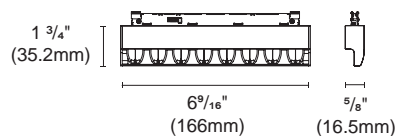

Article number	OZ48-WF-8
Fixture Consumption	8.5W
Voltage	48 VDC
LED Lumen	856 (lm)
Delivered Lumen	461 (lm)
Beam Angle	Wallwash (Lens)
CCT	3000K
CRI	90+
Colour	Body color : Black ■ White □

Article number	OZ48-WF-16
Fixture Consumption	16W
Voltage	48 VDC
LED Lumen	1708 (lm)
Delivered Lumen	961 (lm)
Beam Angle	Wallwash (Lens)
CCT	3000K
CRI	90+
Colour	Body color : Black ■ White □