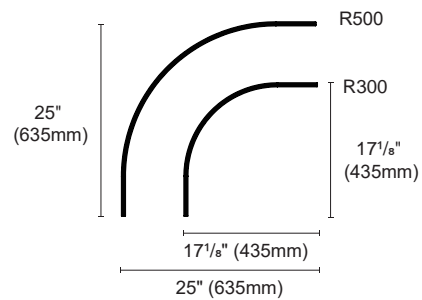

Curved track

OZ48-TPD-R300	R300
OZ48-TPD-R500	R500