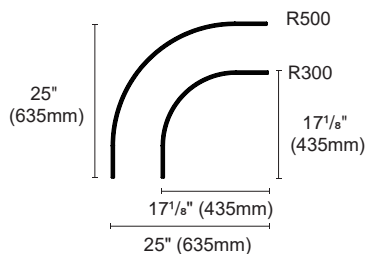

OZ48-TS

Surface Mounted

Colour Black ■

INSTALLATION TRACK

Article number	L (mm)
OZ48-TS-1118	44" (1118mm)
OZ48-TS-1829	72" (1829mm)
OZ48-TS-2337	92" (2337mm)

Curved track	
OZ48-TS-R300	R300
OZ48-TS-R500	R500