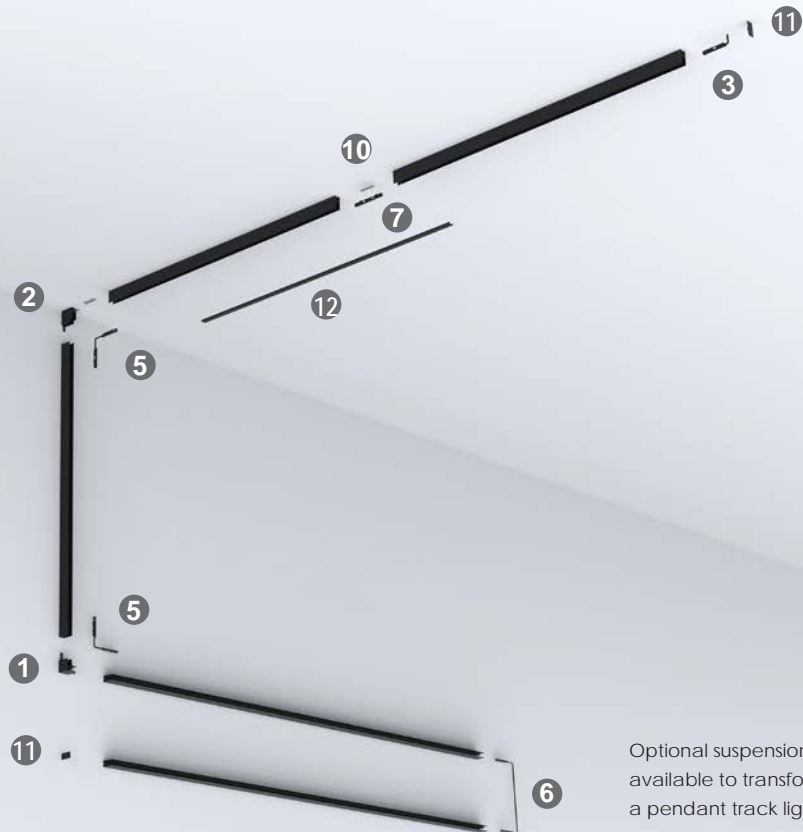

OZ48-TSH
Surface Mounted &
Pendant - H

Optional suspension accessories are available to transform the system into a pendant track light.