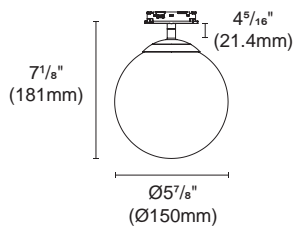

Article number	OZ48-BO-150
Fixture Consumption	8.5W
Voltage	48 VDC
LED Lumen	1196 (lm)
Delivered Lumen	785 (lm)
Beam Angle	> 90°
CCT	3000K
CRI	90+
Colour	Black ■ White □