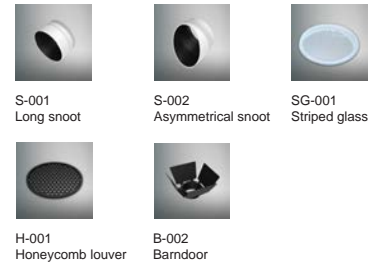

DS-011
Oval filter

H-006
Honeycomb louver

Accessory

Article number	OZ48-SA-90-HE	OZ48-SA-90
Fixture Consumption	24W	24W
Voltage	48 VDC	48 VDC
LED Lumen	3746 (lm)	2705 (lm)
Delivered Lumen	3326 (lm)	2603 (lm)
Beam Angle	18°/24°/40°/60° (Lens)	18°/24°/40°/60° (Lens)
CCT	3000K	3000K
CRI	90+	95+
Colour	Black ■ White □ Customized: Gold ■ Nickel Brushed ■ Rose Gold Brushed ■