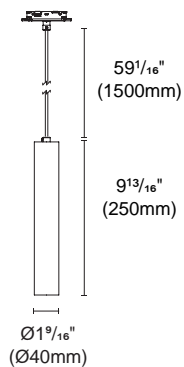

Article number	OZ48-CT-40
LED Consumption	8W
Voltage	48 VDC
LED Lumen	806 (lm)
Delivered Lumen	707 (lm)
Beam Angle	15°/24°/36° /47° (Lens)
CCT	3000K
CRI	90+
Colour	Black ■ White □