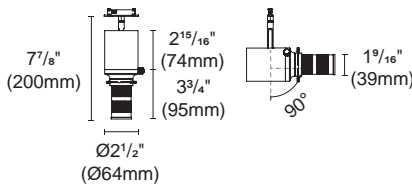

OZ48-SBF

Spot B framing

Article number	OZ48-SBF-50
Fixture Consumption	12W
Voltage	48 VDC
LED Lumen	1040 (lm)
Delivered Lumen	564 (lm)
Beam Angle	22° ~ 32°
CCT	3000K
CRI	95+
Colour	Black ■ White □

Accessory

Article number	OZ48-SBF-64
Fixture Consumption	15W
Voltage	48 VDC
LED Lumen	1487 (lm)
Delivered Lumen	541 (lm)
Beam Angle	20° ~ 30°
CCT	3000K
CRI	95+
Colour	Black ■ White □

Accessory