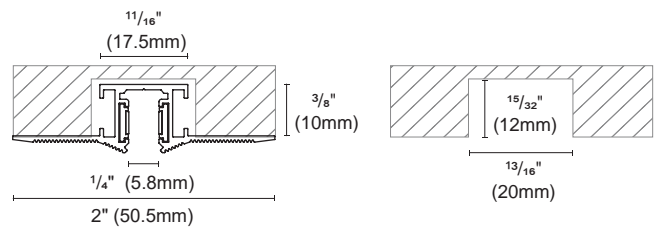

OZ48-TL

Recessed Trimless

Not available in north america

Colour Black ■

INSTALLATION TRACK

Article number	L (mm)
OZ48-TL-1118	44" (1118mm)
OZ48-TL-1829	72" (1829mm)
OZ48-TL-2337	92" (2337mm)

Applicable Lamp Models

- Spot lighting
- Panel lighting
- Accent lighting
- Pendant lighting
- Indirect lighting

1	Article number	TYPE
	OZ48-TL-RH	Trimless recessed horizontal corner for OZ48-TL track

2	Article number	TYPE
	OZ48-TL-RV	Trimless recessed vertical corner for OZ48-TL track