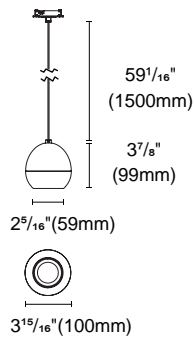

Article number	OZ48-CA
Fixture Consumption	15W
Voltage	48 VDC
LED Lumen	1994 (lm)
Delivered Lumen	1755 (lm)
Beam Angle	18°/25°/38°/52° (Lens)
CCT	3000K
CRI	90+
Colour	Black ■ White □