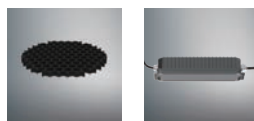

Material: Aluminum die cast heatsink, aluminum die cast trim, trim can be made into black & white.

This waterproof recessed light is designed for humid environments, making it perfect for bathrooms, kitchens, balconies, and corridors. It offers reliable, efficient lighting and comes in three sizes: large, medium, and small, to fit various spaces. Whether for a cozy ambiance or functional lighting, this light is an excellent choice to brighten any area.

Colours

Bezel : Black  White

Article number	LED Consumption	Current	LED Lumen	Delivered Lumen	Beam Angle	CCT	CRI
 2118.147	13W	350 mA	1332 lm	858 lm	24°/45° (Reflector)	3000K	90+

Dimmable

Optional Accessory

--- honeycomb louver --- Waterproof junction box

IES

Fixed UGR<13  
2118.147

H(m)	D(m)	E(lx)
24°		
1.0	0.42	3387
2.0	0.84	846
3.0	1.26	376
4.0	1.68	211
5.0	2.09	135

 Cut out : 80mm

Fixed UGR<19  
2118.147

H(m)	D(m)	E(lx)
45°		
1.0	0.82	1526
2.0	1.64	381
3.0	2.46	169
4.0	3.28	95
5.0	4.10	61