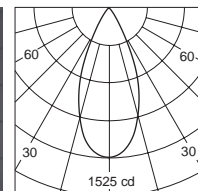

Colours

Bezel : Black  White

Article number	LED Consumption	Current	LED Lumen	Delivered Lumen	Beam Angle	CCT	CRI
 2118.147	13W	350 mA	1332 lm	858 lm	24°/45° (Reflector)	3000K	90+

Dimmable

Optional Accessory

--- honeycomb louver --- Waterproof junction box

IES

Fixed UGR<13  
2118.147

H(m)	D(m)	E(lx)
24°		
1.0	0.42	3387
2.0	0.84	846
3.0	1.26	376
4.0	1.68	211
5.0	2.09	135

 Cut out : 80mm

Fixed UGR<19  
2118.147

H(m)	D(m)	E(lx)
45°		
1.0	0.82	1526
2.0	1.64	381
3.0	2.46	169
4.0	3.28	95
5.0	4.10	61

Colours

Bezel : Black  White

Article number	LED Consumption	Current	LED Lumen	Delivered Lumen	Beam Angle	CCT	CRI
 2118.148-HE	15W	450 mA	2445 lm	1845 lm	45°/60° (Reflector)	3000K	90+

Dimmable

Optional Accessory

H(m)	D(m)	E(lx)
60°		
1.0	1.12	2241
2.0	2.23	560
3.0	3.35	249
4.0	4.47	140
5.0	5.58	89