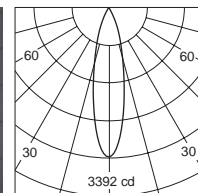

Colours

Bezel : Black  White

Article number	LED Consumption	Current	LED Lumen	Delivered Lumen	Beam Angle	CCT	CRI
 2118.147	13W	350 mA	1332 lm	858 lm	24°/45° (Reflector)	3000K	90+

Dimmable

Optional Accessory

--- honeycomb louver --- Waterproof junction box

IES

Fixed UGR<13  
2118.147

H(m)	D(m)	E(lx)
24°		
1.0	0.42	3387
2.0	0.84	846
3.0	1.26	376
4.0	1.68	211
5.0	2.09	135

 Cut out : 80mm

Fixed UGR<19  
2118.147

H(m)	D(m)	E(lx)
45°		
1.0	0.82	1526
2.0	1.64	381
3.0	2.46	169
4.0	3.28	95
5.0	4.10	61

Colours

Bezel : Black  White

Article number	LED Consumption	Current	LED Lumen	Delivered Lumen	Beam Angle	CCT	CRI
 2118.148-HE	15W	450 mA	2445 lm	1845 lm	45°/60° (Reflector)	3000K	90+

Dimmable

Optional Accessory

H(m)	D(m)	E(lx)
60°		
1.0	1.12	2241
2.0	2.23	560
3.0	3.35	249
4.0	4.47	140
5.0	5.58	89