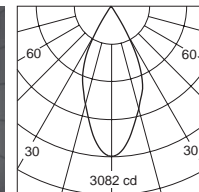

IES

Fixed UGR<19

2118.148-HE

H(m)	D(m)	E(lx)
45°		
1.0	0.85	3084
2.0	1.71	771
3.0	2.56	342
4.0	3.42	192
5.0	4.27	123