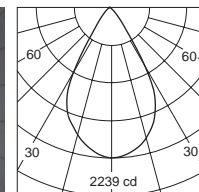

Colours

Bezel : Black  White

Article number	LED Consumption	Current	LED Lumen	Delivered Lumen	Beam Angle	CCT	CRI
 2118.148-HE	15W	450 mA	2445 lm	1845 lm	45°/60° (Reflector)	3000K	90+

Dimmable

Optional Accessory

--- Waterproof junction box

IES

Fixed UGR<19

2118.148-HE

H(m)	D(m)	E(lx)
45°		
1.0	0.85	3084
2.0	1.71	771
3.0	2.56	342
4.0	3.42	192
5.0	4.27	123

 Cut out : 110mm

Fixed UGR<19

2118.148-HE

H(m)	D(m)	E(lx)
60°		
1.0	1.12	2241
2.0	2.23	560
3.0	3.35	249
4.0	4.47	140
5.0	5.58	89

### Colours

Bezel : Black  White

Article number	LED Consumption	Current	LED Lumen	Delivered Lumen	Beam Angle	CCT	CRI
 2318.185-HE	25W	750 mA	4076 lm	2979 lm	48°/66° (Reflector)	3000K	90+