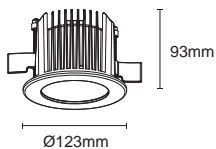

--- honeycomb louver --- Waterproof junction box

IES

Fixed UGR<13  
2118.147

H(m)	D(m)	E(lx)
24°		
1.0	0.42	3387
2.0	0.84	846
3.0	1.26	376
4.0	1.68	211
5.0	2.09	135

 Cut out : 80mm

Fixed UGR<19  
2118.147

H(m)	D(m)	E(lx)
45°		
1.0	0.82	1526
2.0	1.64	381
3.0	2.46	169
4.0	3.28	95
5.0	4.10	61

Colours

Bezel : Black  White

Article number	LED Consumption	Current	LED Lumen	Delivered Lumen	Beam Angle	CCT	CRI
 2118.148-HE	15W	450 mA	2445 lm	1845 lm	45°/60° (Reflector)	3000K	90+

Dimmable

Optional Accessory

--- Waterproof junction box

IES

Fixed UGR<19

2118.148-HE

H(m)	D(m)	E(lx)
45°		
1.0	0.85	3084
2.0	1.71	771
3.0	2.56	342
4.0	3.42	192
5.0	4.27	123

 Cut out : 110mm

Fixed UGR<19

2118.148-HE

H(m)	D(m)	E(lx)
60°		
1.0	1.12	2241
2.0	2.23	560
3.0	3.35	249
4.0	4.47	140
5.0	5.58	89