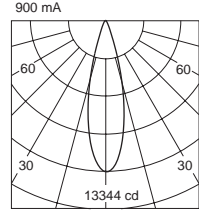

24°

Spotlight
2319.221-AD3-900

H(m)	D(m)	E(lx)
24°		
1.0	0.47	13322
2.0	0.94	3331
3.0	1.40	1480
4.0	1.87	832
5.0	2.34	532