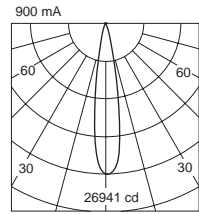

### Optional Accessory

S-012  
Long snout

S-013  
Asymmetrical snout

SG-007  
Striped glass

H-002  
Honeycomb louver

 **17°**

Spotlight  
2319.221-AD3-900

| H(m) | D(m) | E(lx) |
|------|------|-------|
| 17°  |      |       |
| 1.0  | 0.31 | 27013 |
| 2.0  | 0.61 | 6753  |
| 3.0  | 0.92 | 3001  |
| 4.0  | 1.22 | 1688  |
| 5.0  | 1.53 | 1081  |