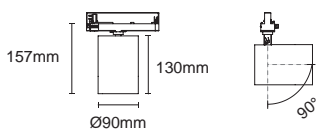

Colours

Body : Black ☒ White ☐

Baffle : Black ☒ White ☐

Type	Article number	LED Consumption	Voltage	Current	LED Lumen	Delivered Lumen	Beam Angle	CCT	CRI
	2319.223-UA-700	24W	AC 220-240V	700 mA	2987 lm	2482 lm	18°/24°/36°/60° (Lens)	3000K	90+
	2319.221-UA-1050	37W	AC 220-240V	1050 mA	4344 lm	3917 lm	17°/25°/40°/60° (Lens)	3000K	90+
	2319.223-UA-700-DA	24W	AC 220-240V	700 mA	2987 lm	2482 lm	18°/24°/36°/60° (Lens)	3000K	90+
	2319.221-UA-1050-DA	37W	AC 220-240V	1050 mA	4344 lm	3917 lm	17°/25°/40°/60° (Lens)	3000K	90+

2319.223-UA-700
2319.223-UA-700-DA