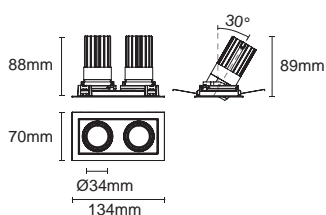

Cut out : 61X121mm (Trim)

Cut out : 61X121mm (Trimless)

Cut out : 61X121mm (Trim)

Cut out : 61X121mm (Trimless)

Dimmable

Optional Accessory

ACHO-18
honeycomb louver
+PC sheet

SG-002
Striped Glass