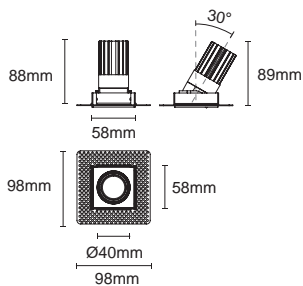

Dimmable

Optional Accessory

ACHO-18
honeycomb louver
+PC sheet

SG-002
Striped Glass

Cut out : 61X61mm (Trim)

Cut out : 61X61mm (Trim)

Cut out : 61X61mm (Trimless)

Cut out : 61X61mm (Trimless)

IES

18°

Adjustable

2214.411-1-ACOT-96
2314.400-1-ACOT-96

H(m)	D(m)	E(lx)
18°		
1.0	0.33	3753
2.0	0.66	938
3.0	0.99	417
4.0	1.32	234
5.0	1.65	150

25°

Adjustable

2214.411-1-ACOT-96
2314.400-1-ACOT-96

H(m)	D(m)	E(lx)
25°		
1.0	0.47	2478
2.0	0.95	619
3.0	1.42	275
4.0	1.89	154
5.0	2.36	99

40°

Adjustable

2214.411-1-ACOT-96
2314.400-1-ACOT-96

H(m)	D(m)	E(lx)
40°		
1.0	0.73	1191
2.0	1.46	297
3.0	2.20	132
4.0	2.93	74
5.0	3.66	47