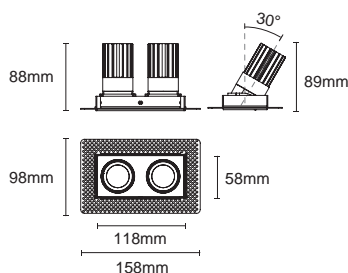

Colours

Bezel: Black White

Baffle: Black White

Article number	LED Consumption	Current	LED Lumen	Delivered Lumen	Beam Angle	CCT	CRI
Trim							
 2214.411-2-ACOT-96	7W X2	350 mA	656 lm X2	568 lm X2	18°/25°/40°/55° (Lens)	3000K	90+
 2214.411-2-LEE-18	10W X2	800 mA	774 lm X2	-	15° (Lens)	3000K	90+
2214.411-2-ACOT-97	10W X2	250 mA	913 lm X2	771 lm X2	18°/28°/40°/55° (Lens)	3000K	90+
2214.411-2-ACOT-97-DW	10W X2	250 mA	14-611 lm X2	571 lm X2	18°/28°/40°/55° (Lens)	1800-3000K	90+
2214.411-2-ACOT-97-WCW	10W X2	250 mA	740-951 lm X2	-	18°/28°/40°/55° (Lens)	2700-6500K	90+
Trimless							
 2314.400-2-ACOT-96	7W X2	350 mA	656 lm X2	568 lm X2	18°/25°/40°/55° (Lens)	3000K	90+
 2314.400-2-LEE-18	10W X2	800 mA	774 lm X2	-	15° (Lens)	3000K	90+
2314.400-2-ACOT-97	10W X2	250 mA	913 lm X2	771 lm X2	18°/28°/40°/55° (Lens)	3000K	90+
2314.400-2-ACOT-97-DW	10W X2	250 mA	14-611 lm X2	571 lm X2	18°/28°/40°/55° (Lens)	1800-3000K	90+
2314.400-2-ACOT-97-WCW	10W X2	250 mA	740-951 lm X2	-	18°/28°/40°/55° (Lens)	2700-6500K	90+

 Cut out : 61X121mm (Trim)

 Cut out : 61X121mm (Trimless)

 Cut out : 61X121mm (Trim)

 Cut out : 61X121mm (Trimless)

Dimmable

Optional Accessory

ACHO-18
honeycomb louver
+PC sheet

SG-002
Striped Glass