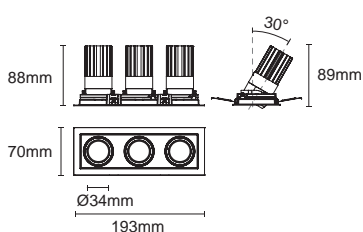

Cut out : 61X121mm (Trim)

Cut out : 61X121mm (Trimless)

Cut out : 61X121mm (Trim)

Cut out : 61X121mm (Trimless)

Dimmable

Optional Accessory

ACHO-18
honeycomb louver
+PC sheet

SG-002
Striped Glass

Cut out : 61X181mm (Trim)

Cut out : 61X181mm (Trimless)

Cut out : 61X181mm (Trim)

Cut out : 61X181mm (Trimless)

Dimmable

Optional Accessory

ACHO-18 honeycomb louver +PC sheet

SG-002 Striped Glass