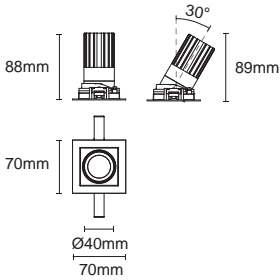

Dimmable

Optional Accessory

ACHO-18
honeycomb louver
+PC sheet

SG-002
Striped Glass

Cut out : 61X61mm (Trim)

Cut out : 61X61mm (Trim)

Cut out : 61X61mm (Trimless)

Cut out : 61X61mm (Trimless)

H(m)	D(m)	E(lx)
25°		
1.0	0.47	2478
2.0	0.95	619
3.0	1.42	275
4.0	1.89	154
5.0	2.36	99

40°

Adjustable

2214.411-1-ACOT-96
2314.400-1-ACOT-96

H(m)	D(m)	E(lx)
40°		
1.0	0.73	1191
2.0	1.46	297
3.0	2.20	132
4.0	2.93	74
5.0	3.66	47