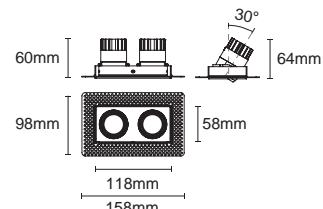

Cut out : 61X121mm (Trim)

Cut out : 61X121mm (Trimless)

Cut out : 61X121mm (Trim)

Cut out : 61X121mm (Trimless)

Dimmable

Optional Accessory

ACHO-18
honeycomb louver
+PC sheet

SG-002
Striped Glass