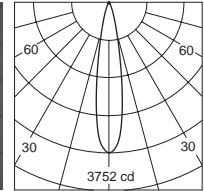

H(m)	D(m)	E(lx)
18°		
1.0	0.33	3753
2.0	0.66	938
3.0	0.99	417
4.0	1.32	234
5.0	1.65	150

25°

Adjustable

2214.411-1-ACOT-96
2314.400-1-ACOT-96