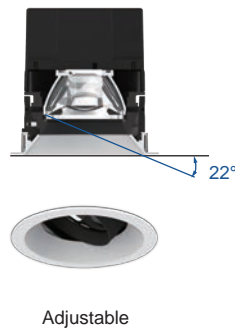

Trim

Trimless

Bigger the cut-off angle, the more the visible glare is reduced

STARLUX-50

STARLUX-88

Adjustable anti glare Lighting solution

The STARLUX-88 Adjustable lighting fixture offers high-efficiency illumination and supports the option to add an anti-glare accessory. This additional feature effectively reduces light reflection, providing a softer and more comfortable lighting environment. The fixture can be adjusted based on your needs to meet your visual comfort requirements.