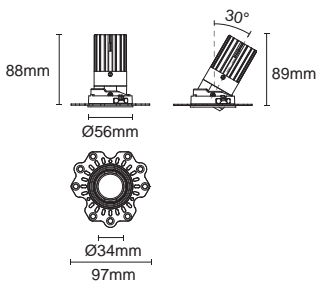

Dimmable

Optional Accessory

ACHO-18
honeycomb louver
+PC sheet

SG-002
Striped Glass

Ⓢ Cut out : 54mm (Trim)

Ⓢ Cut out : 54mm (Trim)

Ⓢ Cut out : 60mm (Trimless)

Ⓢ Cut out : 60mm (Trimless)