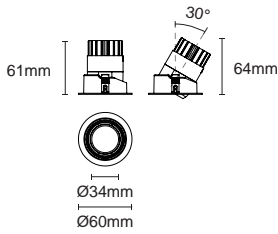

Dimmable

Optional Accessory

ACHO-18
honeycomb louver
+PC sheet

SG-002
Striped Glass

Ⓢ Cut out : 54mm (Trim)

Ⓢ Cut out : 54mm (Trim)

Ⓢ Cut out : 60mm (Trimless)

Ⓢ Cut out : 60mm (Trimless)