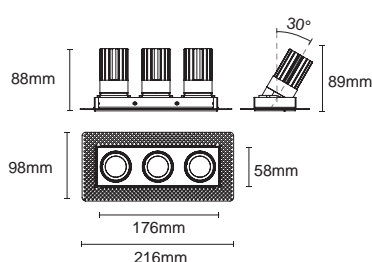

 Cut out : 61X121mm (Trim)

 Cut out : 61X121mm (Trimless)

 Cut out : 61X121mm (Trim)

 Cut out : 61X121mm (Trimless)

Dimmable

Optional Accessory

ACHO-18
honeycomb louver
+PC sheet

SG-002
Striped Glass

STARLUX-50 Combo lights-Flat

STARLUX-3-FLAT-STA
STARLUX-3-FLAT-STLA

Colours

Bezel: Black White

Baffle: Black White

Article number	LED Consumption	Current	LED Lumen	Delivered Lumen	Beam Angle	CCT	CRI
Trim							
2214.411-3-ACOT-96	7W X3	350 mA	656 lm X3	568 lm X3	18°/25°/40°/55° (Lens)	3000K	90+
2214.411-3-LEE-18	10W X3	800 mA	774 lm X3	-	15° (Lens)	3000K	90+
2214.411-3-ACOT-97	10W X3	250 mA	913 lm X3	771 lm X3	18°/28°/40°/55° (Lens)	3000K	90+
2214.411-3-ACOT-97-DW	10W X3	250 mA	14-611 lm X3	571 lm X3	18°/28°/40°/55° (Lens)	1800-3000K	90+
2214.411-3-ACOT-97-WCW	10W X3	250 mA	740-951 lm X3	-	18°/28°/40°/55° (Lens)	2700-6500K	90+
Trimless							
2314.400-3-ACOT-96	7W X3	350 mA	656 lm X3	568 lm X3	18°/25°/40°/55° (Lens)	3000K	90+
2314.400-3-LEE-18	10W X3	800 mA	774 lm X3	-	15° (Lens)	3000K	90+
2314.400-3-ACOT-97	10W X3	250 mA	913 lm X3	771 lm X3	18°/28°/40°/55° (Lens)	3000K	90+
2314.400-3-ACOT-97-DW	10W X3	250 mA	14-611 lm X3	571 lm X3	18°/28°/40°/55° (Lens)	1800-3000K	90+
2314.400-3-ACOT-97-WCW	10W X3	250 mA	740-951 lm X3	-	18°/28°/40°/55° (Lens)	2700-6500K	90+

Cut out : 61X181mm (Trim)

Cut out : 61X181mm (Trimless)

Cut out : 61X181mm (Trim)

Cut out : 61X181mm (Trimless)

Dimmable

Optional Accessory

ACHO-18
honeycomb louver
+PC sheet

SG-002
Striped Glass