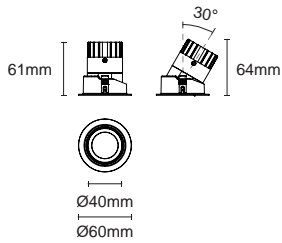

Dimmable

Optional Accessory

ACHO-18
honeycomb louver
+PC sheet

SG-002
Striped Glass

Cut out : 54mm (Trim)

Cut out : 54mm (Trim)

Cut out : 60mm (Trimless)

Cut out : 60mm (Trimless)

H(m)	D(m)	E(lx)
25°		
1.0	0.47	2502
2.0	0.94	625
3.0	1.42	278
4.0	1.89	156
5.0	2.36	100

40°

Adjustable

2218.510-ACOT-96
2218.240F-ACOT-96

H(m)	D(m)	E(lx)
40°		
1.0	0.73	1192
2.0	1.46	298
3.0	2.19	132
4.0	2.92	74
5.0	3.65	47