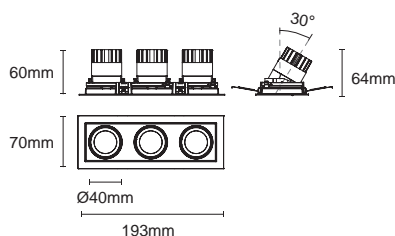

 Cut out : 61X121mm (Trim)

 Cut out : 61X121mm (Trimless)

 Cut out : 61X121mm (Trim)

 Cut out : 61X121mm (Trimless)

Dimmable

Optional Accessory

ACHO-18
honeycomb louver
+PC sheet

SG-002
Striped Glass

Cut out : 61X181mm (Trim)

Cut out : 61X181mm (Trimless)

Cut out : 61X181mm (Trim)

Cut out : 61X181mm (Trimless)

Dimmable

Optional Accessory

ACHO-18
honeycomb louver
+PC sheet

SG-002
Striped Glass