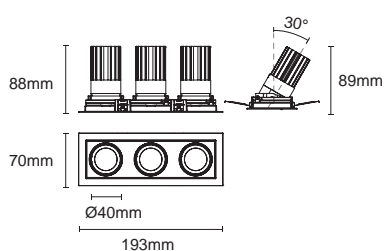

 Cut out : 61X121mm (Trim)

 Cut out : 61X121mm (Trimless)

 Cut out : 61X121mm (Trim)

 Cut out : 61X121mm (Trimless)

Dimmable

Optional Accessory

ACHO-18
honeycomb louver
+PC sheet

SG-002
Striped Glass

STARLUX-50 Combo lights-Flat

STARLUX-3-FLAT-STA
STARLUX-3-FLAT-STLA

Colours

Bezel: Black White

Baffle: Black White

Article number	LED Consumption	Current	LED Lumen	Delivered Lumen	Beam Angle	CCT	CRI
Trim							
2214.411-3-ACOT-96	7W X3	350 mA	656 lm X3	568 lm X3	18°/25°/40°/55° (Lens)	3000K	90+
2214.411-3-LEE-18	10W X3	800 mA	774 lm X3	-	15° (Lens)	3000K	90+
2214.411-3-ACOT-97	10W X3	250 mA	913 lm X3	771 lm X3	18°/28°/40°/55° (Lens)	3000K	90+
2214.411-3-ACOT-97-DW	10W X3	250 mA	14-611 lm X3	571 lm X3	18°/28°/40°/55° (Lens)	1800-3000K	90+
2214.411-3-ACOT-97-WCW	10W X3	250 mA	740-951 lm X3	-	18°/28°/40°/55° (Lens)	2700-6500K	90+
Trimless							
2314.400-3-ACOT-96	7W X3	350 mA	656 lm X3	568 lm X3	18°/25°/40°/55° (Lens)	3000K	90+
2314.400-3-LEE-18	10W X3	800 mA	774 lm X3	-	15° (Lens)	3000K	90+
2314.400-3-ACOT-97	10W X3	250 mA	913 lm X3	771 lm X3	18°/28°/40°/55° (Lens)	3000K	90+
2314.400-3-ACOT-97-DW	10W X3	250 mA	14-611 lm X3	571 lm X3	18°/28°/40°/55° (Lens)	1800-3000K	90+
2314.400-3-ACOT-97-WCW	10W X3	250 mA	740-951 lm X3	-	18°/28°/40°/55° (Lens)	2700-6500K	90+

Cut out : 61X181mm (Trim)

Cut out : 61X181mm (Trimless)

Cut out : 61X181mm (Trim)

Cut out : 61X181mm (Trimless)

Dimmable

Optional Accessory

ACHO-18
honeycomb louver
+PC sheet

SG-002
Striped Glass