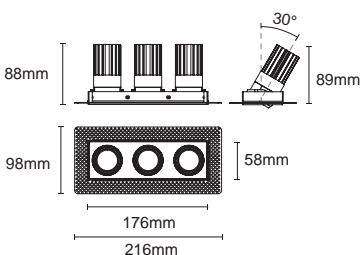

Cut out : 61X121mm (Trim)

Cut out : 61X121mm (Trimless)

Cut out : 61X121mm (Trim)

Cut out : 61X121mm (Trimless)

Dimmable

Optional Accessory

ACHO-18
honeycomb louver
+PC sheet

SG-002
Striped Glass

STARLUX-50 Combo lights-Eye

STARLUX-3-EYE-STA
STARLUX-3-EYE-STLA

Colours

Bezel: Black White

Baffle: Black White

Article number	LED Consumption	Current	LED Lumen	Delivered Lumen	Beam Angle	CCT	CRI
Trim							
2214.412-3-ACOT-96	7W X3	350 mA	656 lm X3	560 lm X3	18°/25°/40°/55° (Lens)	3000K	90+
2214.412-3-LEE-18	10W X3	800 mA	774 lm X3	-	15° (Lens)	3000K	90+
2214.412-3-ACOT-97	10W X3	250 mA	913 lm X3	757 lm X3	20°/28°/40°/55° (Lens)	3000K	90+
2214.412-3-ACOT-97-DW	10W X3	250 mA	14-611 lm X3	539 lm X3	18°/28°/40°/55° (Lens)	1800-3000K	90+
2214.412-3-ACOT-97-WCW	10W X3	250 mA	740-951 lm X3	-	18°/28°/40°/55° (Lens)	2700-6500K	90+
Trimless							
2314.401-3-ACOT-96	7W X3	350 mA	656 lm X3	560 lm X3	18°/25°/40°/55° (Lens)	3000K	90+
2314.401-3-LEE-18	10W X3	800 mA	774 lm X3	-	15° (Lens)	3000K	90+
2314.401-3-ACOT-97	10W X3	250 mA	913 lm X3	757 lm X3	20°/28°/40°/55° (Lens)	3000K	90+
2314.401-3-ACOT-97-DW	10W X3	250 mA	14-611 lm X3	539 lm X3	18°/28°/40°/55° (Lens)	1800-3000K	90+
2314.401-3-ACOT-97-WCW	10W X3	250 mA	740-951 lm X3	-	18°/28°/40°/55° (Lens)	2700-6500K	90+

Cut out : 61X181mm (Trim)

Cut out : 61X181mm (Trimless)

Cut out : 61X181mm (Trim)

Cut out : 61X181mm (Trimless)

Dimmable

Optional Accessory

ACHO-18 honeycomb louver +PC sheet

SG-002 Striped Glass