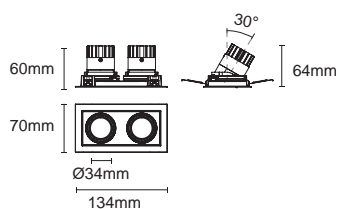

Cut out : 61X121mm (Trim)

Cut out : 61X121mm (Trimless)

Cut out : 61X121mm (Trim)

Cut out : 61X121mm (Trimless)

Dimmable

Optional Accessory

ACHO-18
honeycomb louver
+PC sheet

SG-002
Striped Glass