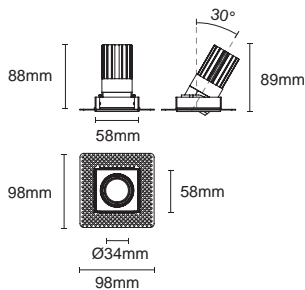

Cut out : 61X181mm (Trim)

Cut out : 61X181mm (Trimless)

Cut out : 61X181mm (Trim)

Cut out : 61X181mm (Trimless)

Dimmable

Optional Accessory

ACHO-18
honeycomb louver
+PC sheet

SG-002
Striped Glass

Dimmable

Optional Accessory

ACHO-18
honeycomb louver
+PC sheet

SG-002
Striped Glass

△ Cut out : 61X61mm (Trim)

△ Cut out : 61X61mm (Trim)

△ Cut out : 61X61mm (Trimless)

△ Cut out : 61X61mm (Trimless)