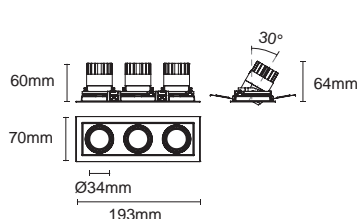

Cut out : 61X121mm (Trim)

Cut out : 61X121mm (Trimless)

Cut out : 61X121mm (Trim)

Cut out : 61X121mm (Trimless)

Dimmable

Optional Accessory

ACHO-18
honeycomb louver
+PC sheet

SG-002
Striped Glass

Cut out : 61X181mm (Trim)

Cut out : 61X181mm (Trimless)

Cut out : 61X181mm (Trim)

Cut out : 61X181mm (Trimless)

Dimmable

Optional Accessory

ACHO-18 honeycomb louver +PC sheet

SG-002 Striped Glass