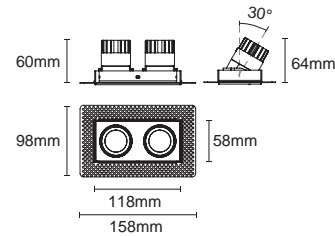

Colours

Bezel: Black White

Baffle: Black White

Article number	LED Consumption	Current	LED Lumen	Delivered Lumen	Beam Angle	CCT	CRI
Trim							
 2214.411-2-ACOT-96	7W X2	350 mA	656 lm X2	568 lm X2	18°/25°/40°/55° (Lens)	3000K	90+
 2214.411-2-LEE-18	10W X2	800 mA	774 lm X2	-	15° (Lens)	3000K	90+
2214.411-2-ACOT-97	10W X2	250 mA	913 lm X2	771 lm X2	18°/28°/40°/55° (Lens)	3000K	90+
2214.411-2-ACOT-97-DW	10W X2	250 mA	14-611 lm X2	571 lm X2	18°/28°/40°/55° (Lens)	1800-3000K	90+
2214.411-2-ACOT-97-WCW	10W X2	250 mA	740-951 lm X2	-	18°/28°/40°/55° (Lens)	2700-6500K	90+
Trimless							
 2314.400-2-ACOT-96	7W X2	350 mA	656 lm X2	568 lm X2	18°/25°/40°/55° (Lens)	3000K	90+
 2314.400-2-LEE-18	10W X2	800 mA	774 lm X2	-	15° (Lens)	3000K	90+
2314.400-2-ACOT-97	10W X2	250 mA	913 lm X2	771 lm X2	18°/28°/40°/55° (Lens)	3000K	90+
2314.400-2-ACOT-97-DW	10W X2	250 mA	14-611 lm X2	571 lm X2	18°/28°/40°/55° (Lens)	1800-3000K	90+
2314.400-2-ACOT-97-WCW	10W X2	250 mA	740-951 lm X2	-	18°/28°/40°/55° (Lens)	2700-6500K	90+

 Cut out : 61X121mm (Trim)

 Cut out : 61X121mm (Trimless)

 Cut out : 61X121mm (Trim)

 Cut out : 61X121mm (Trimless)

Dimmable

Optional Accessory

ACHO-18
honeycomb louver
+PC sheet

SG-002
Striped Glass