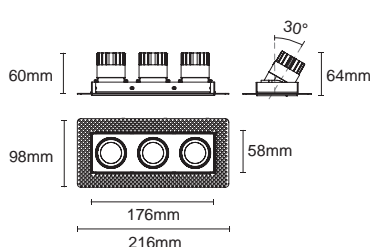

 Cut out : 61X121mm (Trim)

 Cut out : 61X121mm (Trimless)

 Cut out : 61X121mm (Trim)

 Cut out : 61X121mm (Trimless)

Dimmable

Optional Accessory

ACHO-18
honeycomb louver
+PC sheet

SG-002
Striped Glass

STARLUX-50 Combo lights-Flat

STARLUX-3-FLAT-STA
STARLUX-3-FLAT-STLA

Colours

Bezel: Black White

Baffle: Black White

Article number	LED Consumption	Current	LED Lumen	Delivered Lumen	Beam Angle	CCT	CRI
Trim							
2214.411-3-ACOT-96	7W X3	350 mA	656 lm X3	568 lm X3	18°/25°/40°/55° (Lens)	3000K	90+
2214.411-3-LEE-18	10W X3	800 mA	774 lm X3	-	15° (Lens)	3000K	90+
2214.411-3-ACOT-97	10W X3	250 mA	913 lm X3	771 lm X3	18°/28°/40°/55° (Lens)	3000K	90+
2214.411-3-ACOT-97-DW	10W X3	250 mA	14-611 lm X3	571 lm X3	18°/28°/40°/55° (Lens)	1800-3000K	90+
2214.411-3-ACOT-97-WCW	10W X3	250 mA	740-951 lm X3	-	18°/28°/40°/55° (Lens)	2700-6500K	90+
Trimless							
2314.400-3-ACOT-96	7W X3	350 mA	656 lm X3	568 lm X3	18°/25°/40°/55° (Lens)	3000K	90+
2314.400-3-LEE-18	10W X3	800 mA	774 lm X3	-	15° (Lens)	3000K	90+
2314.400-3-ACOT-97	10W X3	250 mA	913 lm X3	771 lm X3	18°/28°/40°/55° (Lens)	3000K	90+
2314.400-3-ACOT-97-DW	10W X3	250 mA	14-611 lm X3	571 lm X3	18°/28°/40°/55° (Lens)	1800-3000K	90+
2314.400-3-ACOT-97-WCW	10W X3	250 mA	740-951 lm X3	-	18°/28°/40°/55° (Lens)	2700-6500K	90+

Cut out : 61X181mm (Trim)

Cut out : 61X181mm (Trimless)

Cut out : 61X181mm (Trim)

Cut out : 61X181mm (Trimless)

Dimmable

Optional Accessory

ACHO-18
honeycomb louver
+PC sheet

SG-002
Striped Glass