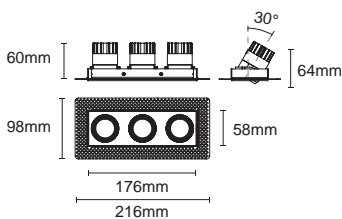

Cut out : 61X121mm (Trim)

Cut out : 61X121mm (Trimless)

Cut out : 61X121mm (Trim)

Cut out : 61X121mm (Trimless)

Dimmable

Optional Accessory

ACHO-18
honeycomb louver
+PC sheet

SG-002
Striped Glass

STARLUX-50 Combo lights-Eye

STARLUX-3-EYE-STA
STARLUX-3-EYE-STLA

Colours

Bezel: Black White

Baffle: Black White

Article number	LED Consumption	Current	LED Lumen	Delivered Lumen	Beam Angle	CCT	CRI
Trim							
2214.412-3-ACOT-96	7W X3	350 mA	656 lm X3	560 lm X3	18°/25°/40°/55° (Lens)	3000K	90+
2214.412-3-LEE-18	10W X3	800 mA	774 lm X3	-	15° (Lens)	3000K	90+
2214.412-3-ACOT-97	10W X3	250 mA	913 lm X3	757 lm X3	20°/28°/40°/55° (Lens)	3000K	90+
2214.412-3-ACOT-97-DW	10W X3	250 mA	14-611 lm X3	539 lm X3	18°/28°/40°/55° (Lens)	1800-3000K	90+
2214.412-3-ACOT-97-WCW	10W X3	250 mA	740-951 lm X3	-	18°/28°/40°/55° (Lens)	2700-6500K	90+
Trimless							
2314.401-3-ACOT-96	7W X3	350 mA	656 lm X3	560 lm X3	18°/25°/40°/55° (Lens)	3000K	90+
2314.401-3-LEE-18	10W X3	800 mA	774 lm X3	-	15° (Lens)	3000K	90+
2314.401-3-ACOT-97	10W X3	250 mA	913 lm X3	757 lm X3	20°/28°/40°/55° (Lens)	3000K	90+
2314.401-3-ACOT-97-DW	10W X3	250 mA	14-611 lm X3	539 lm X3	18°/28°/40°/55° (Lens)	1800-3000K	90+
2314.401-3-ACOT-97-WCW	10W X3	250 mA	740-951 lm X3	-	18°/28°/40°/55° (Lens)	2700-6500K	90+

Cut out : 61X181mm (Trim)

Cut out : 61X181mm (Trimless)

Cut out : 61X181mm (Trim)

Cut out : 61X181mm (Trimless)

Dimmable

Optional Accessory

ACHO-18 honeycomb louver +PC sheet

SG-002 Striped Glass