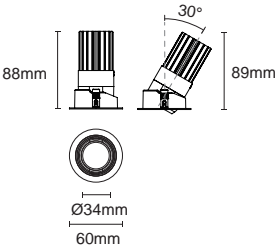

Dimmable

Optional Accessory

ACHO-18
honeycomb louver
+PC sheet

SG-002
Striped Glass

Ⓢ Cut out : 54mm (Trim)

Ⓢ Cut out : 54mm (Trim)

Ⓢ Cut out : 60mm (Trimless)

Ⓢ Cut out : 60mm (Trimless)