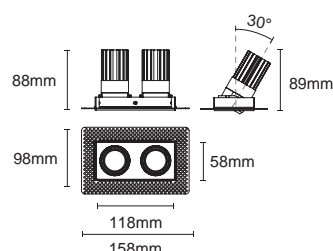

Cut out : 61X121mm (Trim)

Cut out : 61X121mm (Trimless)

Cut out : 61X121mm (Trim)

Cut out : 61X121mm (Trimless)

Dimmable

Optional Accessory

ACHO-18
honeycomb louver
+PC sheet

SG-002
Striped Glass