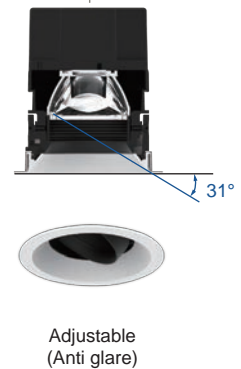

Trim

Trimless

Bigger the cut-off angle, the more the visible glare is reduced

STARLUX-50

STARLUX-88

Adjustable anti glare Lighting solution

The STARLUX-88 Adjustable lighting fixture offers high-efficiency illumination and supports the option to add an anti-glare accessory. This additional feature effectively reduces light reflection, providing a softer and more comfortable lighting environment. The fixture can be adjusted based on your needs to meet your visual comfort requirements.