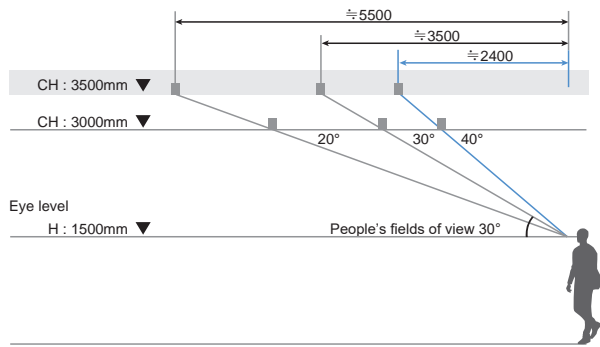

Bigger the cut-off angle, the more the visible glare is reduced

STARLUX-50

STARLUX-88

Adjustable anti glare Lighting solution

The STARLUX-88 Adjustable lighting fixture offers high-efficiency illumination and supports the option to add an anti-glare accessory. This additional feature effectively reduces light reflection, providing a softer and more comfortable lighting environment. The fixture can be adjusted based on your needs to meet your visual comfort requirements.