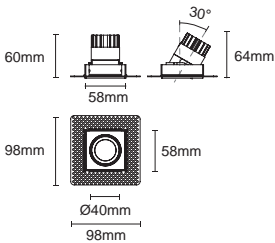

Dimmable

Optional Accessory

ACHO-18
honeycomb louver
+PC sheet

SG-002
Striped Glass

Cut out : 61X61mm (Trim)

Cut out : 61X61mm (Trim)

Cut out : 61X61mm (Trimless)

Cut out : 61X61mm (Trimless)

IES

18°

Adjustable

2214.411-1-ACOT-96
2314.400-1-ACOT-96

H(m)	D(m)	E(lx)
18°		
1.0	0.33	3753
2.0	0.66	938
3.0	0.99	417
4.0	1.32	234
5.0	1.65	150

25°

Adjustable

2214.411-1-ACOT-96
2314.400-1-ACOT-96

H(m)	D(m)	E(lx)
25°		
1.0	0.47	2478
2.0	0.95	619
3.0	1.42	275
4.0	1.89	154
5.0	2.36	99

40°

Adjustable

2214.411-1-ACOT-96
2314.400-1-ACOT-96

H(m)	D(m)	E(lx)
40°		
1.0	0.73	1191
2.0	1.46	297
3.0	2.20	132
4.0	2.93	74
5.0	3.66	47