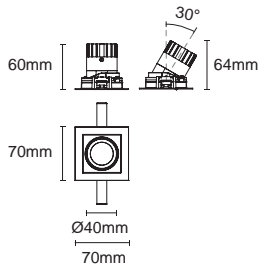

Dimmable

Optional Accessory

ACHO-18
honeycomb louver
+PC sheet

SG-002
Striped Glass

Cut out : 61X61mm (Trim)

Cut out : 61X61mm (Trim)

Cut out : 61X61mm (Trimless)

Cut out : 61X61mm (Trimless)

IES

18°

Adjustable

2214.411-1-ACOT-96
2314.400-1-ACOT-96

H(m)	D(m)	E(lx)
18°		
1.0	0.33	3753
2.0	0.66	938
3.0	0.99	417
4.0	1.32	234
5.0	1.65	150

25°

Adjustable

2214.411-1-ACOT-96
2314.400-1-ACOT-96

H(m)	D(m)	E(lx)
25°		
1.0	0.47	2478
2.0	0.95	619
3.0	1.42	275
4.0	1.89	154
5.0	2.36	99

40°

Adjustable

2214.411-1-ACOT-96
2314.400-1-ACOT-96

H(m)	D(m)	E(lx)
40°		
1.0	0.73	1191
2.0	1.46	297
3.0	2.20	132
4.0	2.93	74
5.0	3.66	47