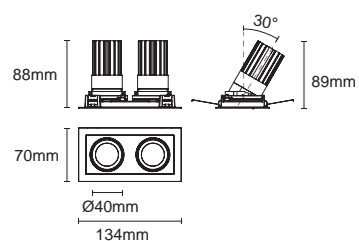

Colours

Bezel: Black White

Baffle: Black White

Article number	LED Consumption	Current	LED Lumen	Delivered Lumen	Beam Angle	CCT	CRI
Trim							
 2214.411-2-ACOT-96	7W X2	350 mA	656 lm X2	568 lm X2	18°/25°/40°/55° (Lens)	3000K	90+
 2214.411-2-LEE-18	10W X2	800 mA	774 lm X2	-	15° (Lens)	3000K	90+
2214.411-2-ACOT-97	10W X2	250 mA	913 lm X2	771 lm X2	18°/28°/40°/55° (Lens)	3000K	90+
2214.411-2-ACOT-97-DW	10W X2	250 mA	14-611 lm X2	571 lm X2	18°/28°/40°/55° (Lens)	1800-3000K	90+
2214.411-2-ACOT-97-WCW	10W X2	250 mA	740-951 lm X2	-	18°/28°/40°/55° (Lens)	2700-6500K	90+
Trimless							
 2314.400-2-ACOT-96	7W X2	350 mA	656 lm X2	568 lm X2	18°/25°/40°/55° (Lens)	3000K	90+
 2314.400-2-LEE-18	10W X2	800 mA	774 lm X2	-	15° (Lens)	3000K	90+
2314.400-2-ACOT-97	10W X2	250 mA	913 lm X2	771 lm X2	18°/28°/40°/55° (Lens)	3000K	90+
2314.400-2-ACOT-97-DW	10W X2	250 mA	14-611 lm X2	571 lm X2	18°/28°/40°/55° (Lens)	1800-3000K	90+
2314.400-2-ACOT-97-WCW	10W X2	250 mA	740-951 lm X2	-	18°/28°/40°/55° (Lens)	2700-6500K	90+

 Cut out : 61X121mm (Trim)

 Cut out : 61X121mm (Trimless)

 Cut out : 61X121mm (Trim)

 Cut out : 61X121mm (Trimless)

Dimmable

Optional Accessory

ACHO-18
honeycomb louver
+PC sheet

SG-002
Striped Glass