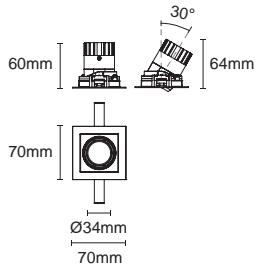

Dimmable

Optional Accessory

ACHO-18
honeycomb louver
+PC sheet

SG-002
Striped Glass

△ Cut out : 61X61mm (Trim)

△ Cut out : 61X61mm (Trim)

△ Cut out : 61X61mm (Trimless)

△ Cut out : 61X61mm (Trimless)