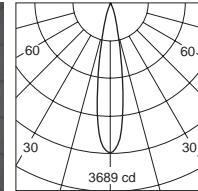

IES

Adjustable

2214.412-1-ACOT-96
2314.401-1-ACOT-96

H(m)	D(m)	E(lx)
18°		
1.0	0.33	3690
2.0	0.67	922
3.0	1.00	410
4.0	1.33	230
5.0	1.66	147

Adjustable

2214.412-1-ACOT-96
2314.401-1-ACOT-96