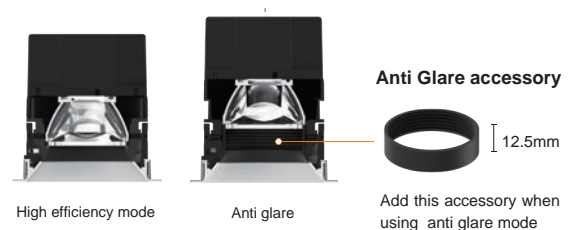

Trim

Trimless

Bigger the cut-off angle, the more the visible glare is reduced

STARLUX-50

STARLUX-88

Adjustable anti glare Lighting solution

The STARLUX-88 Adjustable lighting fixture offers high-efficiency illumination and supports the option to add an anti-glare accessory. This additional feature effectively reduces light reflection, providing a softer and more comfortable lighting environment. The fixture can be adjusted based on your needs to meet your visual comfort requirements.

STARLUX-50 ▶

Round
Square
Combo lights

Adjustable - Flat
Eye

STARLUX-50 Round-Adjustable-Flat

STARLUX-50-FLAT-RTA
STARLUX-50-FLAT-RTL

Colours

Bezel : Black White

Baffle : Black White