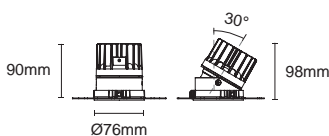

Adjustable

2218.162-LEE-19-HE
2218.224F-LEE-19-HE

H(m)	D(m)	E(lx)
55°		
1.0	1.03	1530
2.0	2.05	382
3.0	3.08	170
4.0	4.11	95
5.0	5.13	61

⌀90mm
Cut out : 80mm (Trim)

⌀149mm
Cut out : 92mm (Trimless)

STARLUX-88 Square-Adjustable