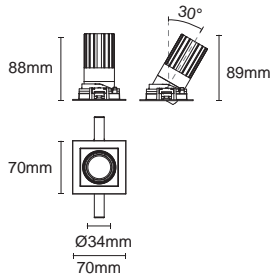

Dimmable

Optional Accessory

ACHO-18
honeycomb louver
+PC sheet

SG-002
Striped Glass

△ Cut out : 61X61mm (Trim)

△ Cut out : 61X61mm (Trim)

△ Cut out : 61X61mm (Trimless)

△ Cut out : 61X61mm (Trimless)