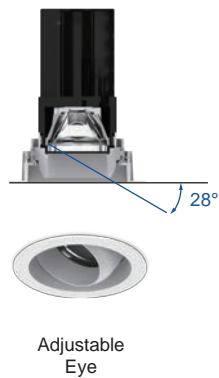

Trim

Trimless

Bigger the cut-off angle, the more the visible glare is reduced

STARLUX-50

STARLUX-88

Adjustable anti glare Lighting solution

The STARLUX-88 Adjustable lighting fixture offers high-efficiency illumination and supports the option to add an anti-glare accessory. This additional feature effectively reduces light reflection, providing a softer and more comfortable lighting environment. The fixture can be adjusted based on your needs to meet your visual comfort requirements.