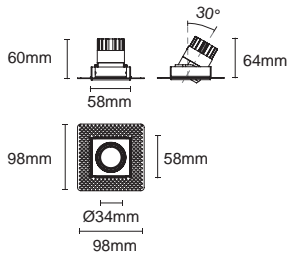

Cut out : 61X181mm (Trim)

Cut out : 61X181mm (Trimless)

Cut out : 61X181mm (Trim)

Cut out : 61X181mm (Trimless)

Dimmable

Optional Accessory

ACHO-18
honeycomb louver
+PC sheet

SG-002
Striped Glass

Dimmable

Optional Accessory

ACHO-18
honeycomb louver
+PC sheet

SG-002
Striped Glass

△ Cut out : 61X61mm (Trim)

△ Cut out : 61X61mm (Trim)

△ Cut out : 61X61mm (Trimless)

△ Cut out : 61X61mm (Trimless)