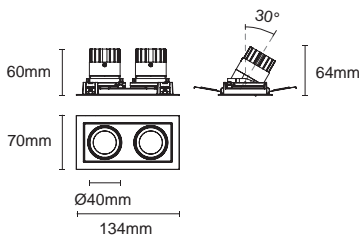

STARLUX-50 Combo lights-Flat

STARLUX-2-FLAT-STA
STARLUX-2-FLAT-STLA

Colours

Bezel: Black ☒ White ☐

Baffle: Black ☒ White ☐

Article number	LED Consumption	Current	LED Lumen	Delivered Lumen	Beam Angle	CCT	CRI
Trim							
2214.411-2-ACOT-96	7W X2	350 mA	656 lm X2	568 lm X2	18°/25°/40°/55° (Lens)	3000K	90+
2214.411-2-LEE-18	10W X2	800 mA	774 lm X2	-	15° (Lens)	3000K	90+
2214.411-2-ACOT-97	10W X2	250 mA	913 lm X2	771 lm X2	18°/28°/40°/55° (Lens)	3000K	90+
2214.411-2-ACOT-97-DW	10W X2	250 mA	14-611 lm X2	571 lm X2	18°/28°/40°/55° (Lens)	1800-3000K	90+
2214.411-2-ACOT-97-WCW	10W X2	250 mA	740-951 lm X2	-	18°/28°/40°/55° (Lens)	2700-6500K	90+
Trimless							
2314.400-2-ACOT-96	7W X2	350 mA	656 lm X2	568 lm X2	18°/25°/40°/55° (Lens)	3000K	90+
2314.400-2-LEE-18	10W X2	800 mA	774 lm X2	-	15° (Lens)	3000K	90+
2314.400-2-ACOT-97	10W X2	250 mA	913 lm X2	771 lm X2	18°/28°/40°/55° (Lens)	3000K	90+
2314.400-2-ACOT-97-DW	10W X2	250 mA	14-611 lm X2	571 lm X2	18°/28°/40°/55° (Lens)	1800-3000K	90+
2314.400-2-ACOT-97-WCW	10W X2	250 mA	740-951 lm X2	-	18°/28°/40°/55° (Lens)	2700-6500K	90+

Cut out : 61X121mm (Trim)