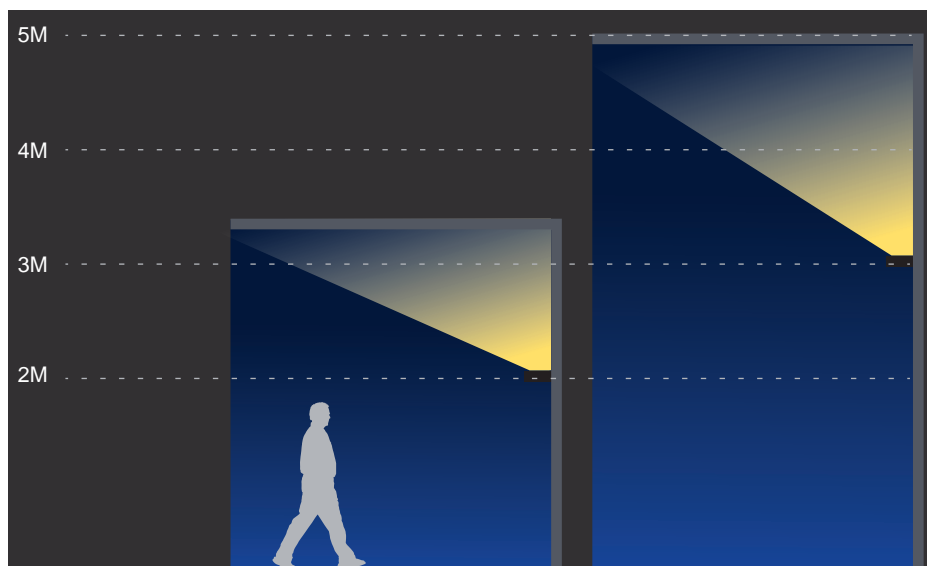

EDELWEISS SERIES (EU)

EDELWEISS Outdoor Wall Light

Minimalist aesthetics with outstanding performance in nighttime landscape lighting.

Its clean, understated design blends seamlessly with building façades without causing visual distraction.

It delivers uniform, soft light distribution to meet refined illumination needs, while offering excellent

IP67-rated waterproof protection.

Minimalist Design.

Built with Robust and Enduring Craftsmanship.

The tempered glass diffuser is perfectly flush with the frame, preventing water accumulation and dirt buildup.

Wall-mounted luminaires focus on adding illumination to ceilings, ensuring that the minimum number of luminaires provides optimal lighting for ceilings, representing not only an effective but also a cost-efficient lighting solution.

Wall lighting
 H:300cm
 Suggested height to ceiling:200cm
 Distance between fixtures:200cm

Reference image

Reference image

Reference image

Reference image

Colours

Body : Black White Grey

Article number	LED / Delivered Consumption	Voltage	Current	LED / Delivered Lumen	Beam Angle	CCT	CRI
2525.100	20W / 20W	AC 220-240V	500 mA	2389 lm / 1511 lm	Wallwash	3000K	90