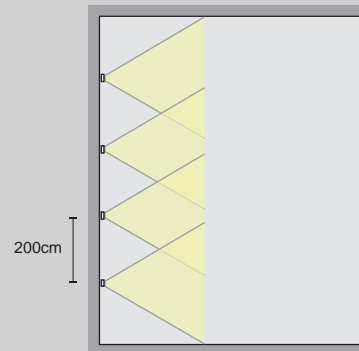

Wall lighting
 H:300cm
 Suggested height to ceiling:200cm
 Distance between fixtures:200cm

Reference image

Reference image

Reference image

Reference image

Colours

Body : Black White Grey

Article number	LED / Delivered Consumption	Voltage	Current	LED / Delivered Lumen	Beam Angle	CCT	CRI
2525.100	20W / 20W	AC 220-240V	500 mA	2389 lm / 1511 lm	Wallwash	3000K	90

2525.100

H(m)	D(m)	E(lx)
68°		
1.0	1.15	307
2.0	2.30	76
3.0	3.44	34
4.0	4.59	19
5.0	5.74	12

Reference image