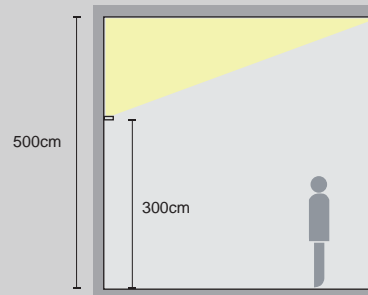

Wall lighting
 H:300cm
 Suggested height to ceiling:200cm
 Distance between fixtures:200cm

Reference image

Reference image

Reference image

Reference image

Colours

Body : Black White Grey

Article number	LED / Delivered Consumption	Voltage	Current	LED / Delivered Lumen	Beam Angle	CCT	CRI
2525.100	20W / 20W	AC 220-240V	500 mA	2389 lm / 1511 lm	Wallwash	3000K	90

2525.100

H(m)	D(m)	E(lx)
68°		
1.0	1.15	307
2.0	2.30	76
3.0	3.44	34
4.0	4.59	19
5.0	5.74	12

Reference image