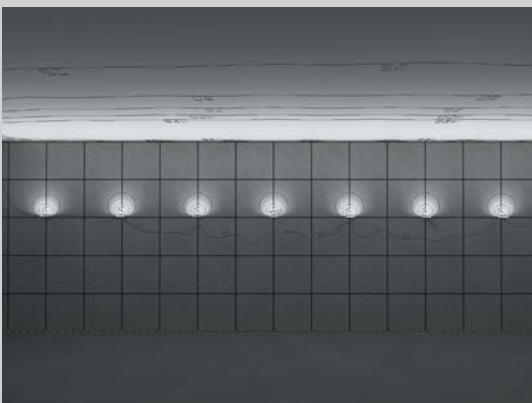

EDELWEISS SERIES (EU)

EDELWEISS Outdoor Wall Light

Minimalist aesthetics with outstanding performance in nighttime landscape lighting.

Its clean, understated design blends seamlessly with building façades without causing visual distraction.

It delivers uniform, soft light distribution to meet refined illumination needs, while offering excellent

IP67-rated waterproof protection.

Minimalist Design.

Built with Robust and Enduring Craftsmanship.

The tempered glass diffuser is perfectly flush with the frame, preventing water accumulation and dirt buildup.

Wall-mounted luminaires focus on adding illumination to ceilings, ensuring that the minimum number of luminaires provides optimal lighting for ceilings, representing not only an effective but also a cost-efficient lighting solution.

Wall lighting
 H:300cm
 Suggested height to ceiling:200cm
 Distance between fixtures:200cm

Reference image

Reference image

Reference image

Reference image

Colours

Body : Black White Grey

Article number	LED / Delivered Consumption	Voltage	Current	LED / Delivered Lumen	Beam Angle	CCT	CRI
2525.100	20W / 20W	AC 220-240V	500 mA	2389 lm / 1511 lm	Wallwash	3000K	90