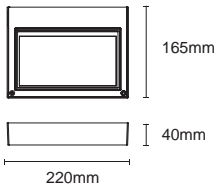

Wall lighting
 H:300cm
 Suggested height to ceiling:200cm
 Distance between fixtures:200cm

Reference image

Reference image

Reference image

Reference image

Colours

Body : Black White Grey

Article number	LED / Delivered Consumption	Voltage	Current	LED / Delivered Lumen	Beam Angle	CCT	CRI
2525.100	20W / 20W	AC 220-240V	500 mA	2389 lm / 1511 lm	Wallwash	3000K	90

2525.100

H(m)	D(m)	E(lx)
68°		
1.0	1.15	307
2.0	2.30	76
3.0	3.44	34
4.0	4.59	19
5.0	5.74	12

Reference image