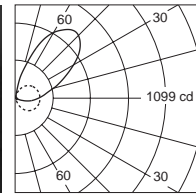

Wall lighting
 H:300cm
 Suggested height to ceiling:200cm
 Distance between fixtures:200cm

Reference image

Reference image

Reference image

Reference image

Colours

Body : Black White Grey

Article number	LED / Delivered Consumption	Voltage	Current	LED / Delivered Lumen	Beam Angle	CCT	CRI
2525.100	20W / 20W	AC 220-240V	500 mA	2389 lm / 1511 lm	Wallwash	3000K	90

2525.100

H(m)	D(m)	E(lx)
68°		
1.0	1.15	307
2.0	2.30	76
3.0	3.44	34
4.0	4.59	19
5.0	5.74	12

Reference image