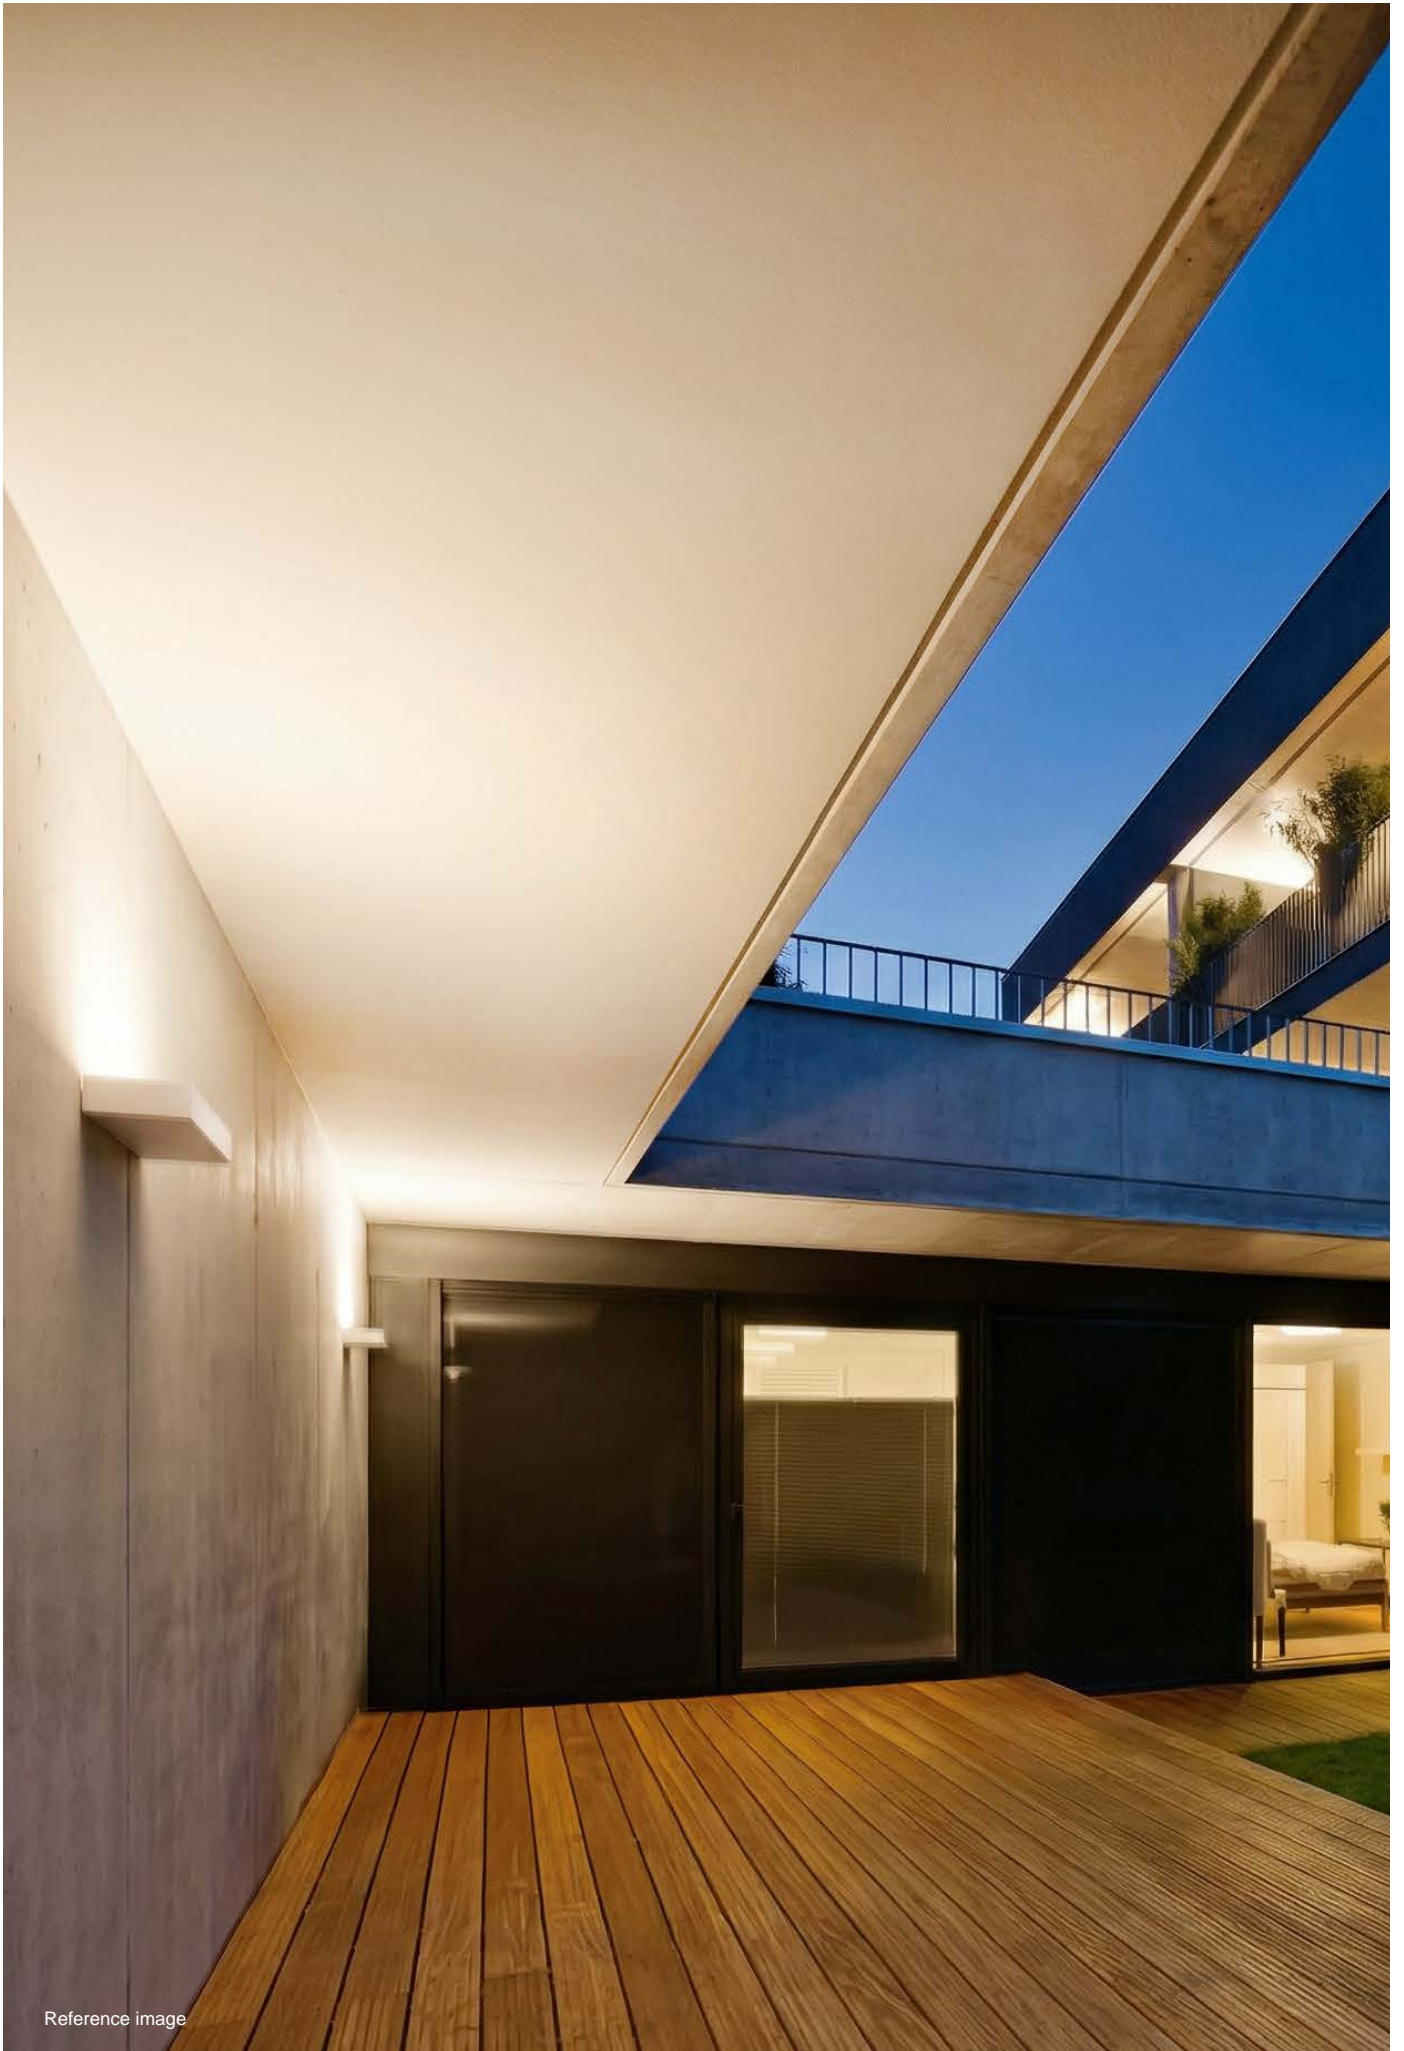

Reference image