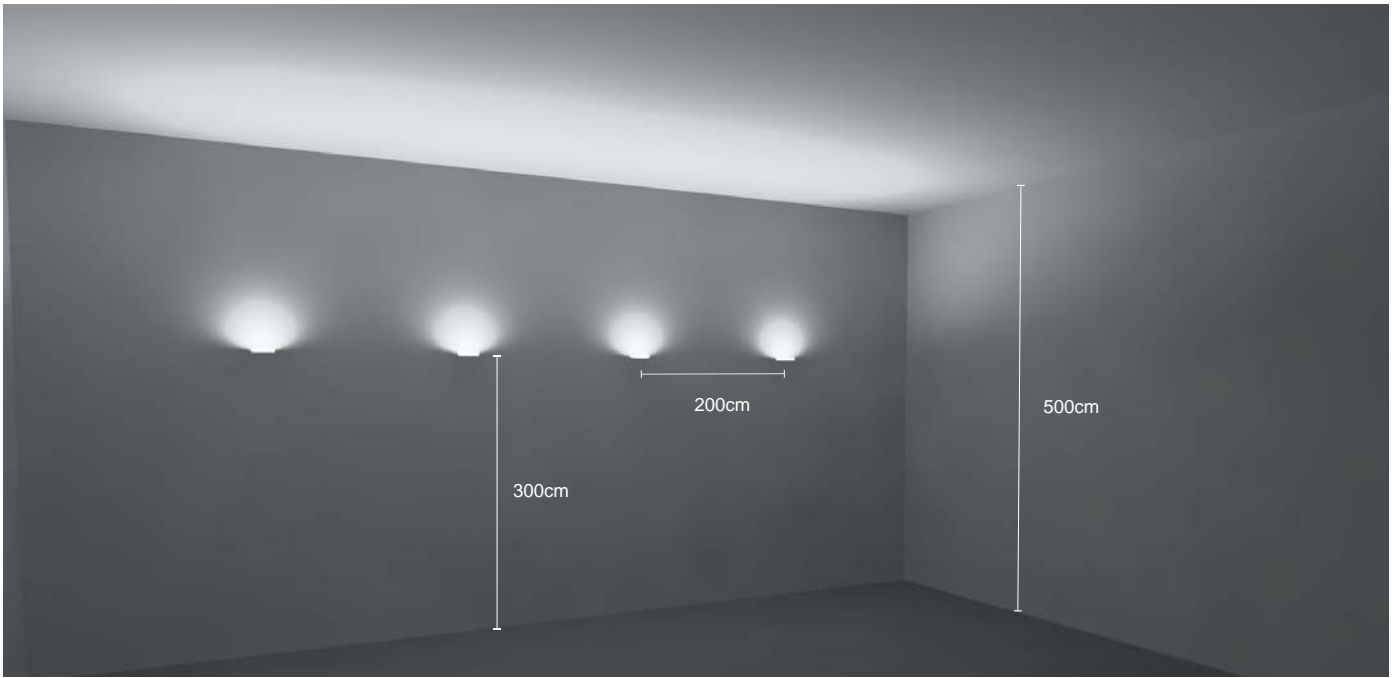

It delivers uniform, soft light distribution to meet refined illumination needs, while offering excellent

IP67-rated waterproof protection.

Minimalist Design.

Built with Robust and Enduring Craftsmanship.

The tempered glass diffuser is perfectly flush with the frame, preventing water accumulation and dirt buildup.

Wall-mounted luminaires focus on adding illumination to ceilings, ensuring that the minimum number of luminaires provides optimal lighting for ceilings, representing not only an effective but also a cost-efficient lighting solution.

Wall lighting
 H:300cm
 Suggested height to ceiling:200cm
 Distance between fixtures:200cm

Reference image

Reference image

Reference image

Reference image

Colours

Body : Black White Grey

Article number	LED / Delivered Consumption	Voltage	Current	LED / Delivered Lumen	Beam Angle	CCT	CRI
2525.100	20W / 20W	AC 220-240V	500 mA	2389 lm / 1511 lm	Wallwash	3000K	90