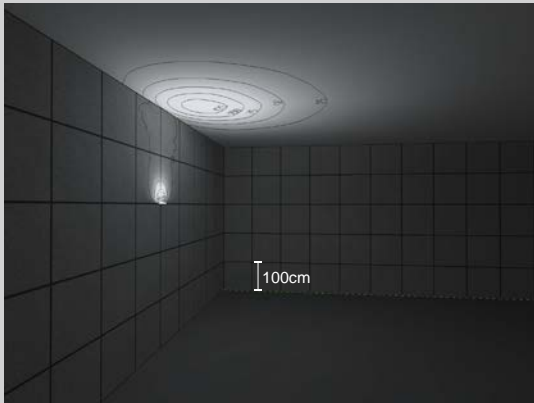

It delivers uniform, soft light distribution to meet refined illumination needs, while offering excellent

IP67-rated waterproof protection.

## Minimalist Design.

Built with Robust and Enduring Craftsmanship.

The tempered glass diffuser is perfectly flush with the frame, preventing water accumulation and dirt buildup.

Wall-mounted luminaires focus on adding illumination to ceilings, ensuring that the minimum number of luminaires provides optimal lighting for ceilings, representing not only an effective but also a cost-efficient lighting solution.

Wall lighting  
 H:300cm  
 Suggested height to ceiling:200cm  
 Distance between fixtures:200cm