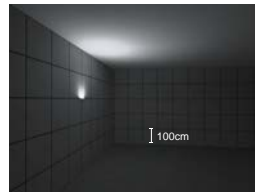

Wallwash

2525.100

H(m)	D(m)	E(lx)
68°		
1.0	1.15	307
2.0	2.30	76
3.0	3.44	34
4.0	4.59	19
5.0	5.74	12