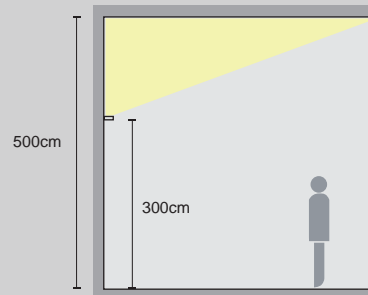

Wall lighting  
 H:300cm  
 Suggested height to ceiling:200cm  
 Distance between fixtures:200cm