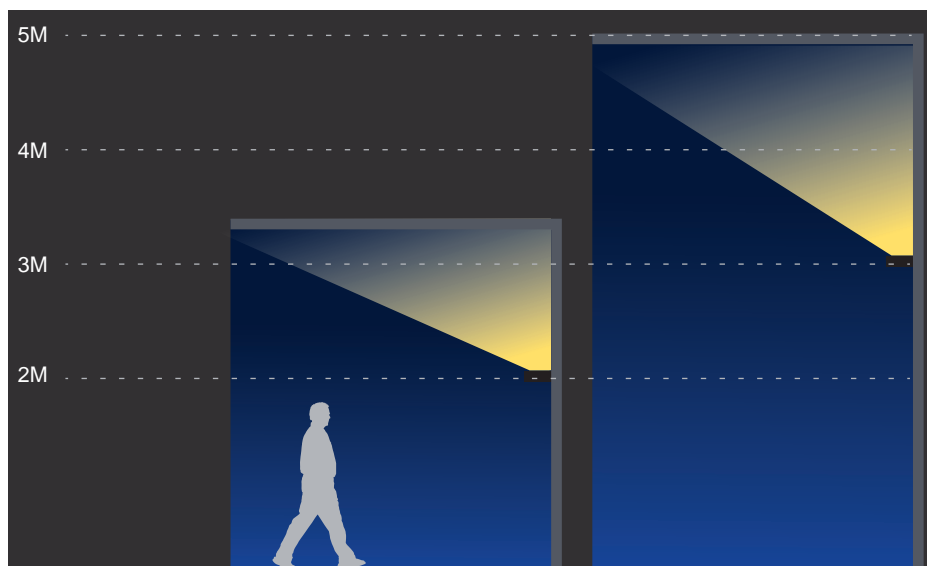

# EDELWEISS Outdoor Wall Light

Minimalist aesthetics with outstanding performance in nighttime landscape lighting.

Its clean, understated design blends seamlessly with building façades without causing visual distraction.

It delivers uniform, soft light distribution to meet refined illumination needs, while offering excellent

IP67-rated waterproof protection.

## Minimalist Design.

Built with Robust and Enduring Craftsmanship.

The tempered glass diffuser is perfectly flush with the frame, preventing water accumulation and dirt buildup.

Wall-mounted luminaires focus on adding illumination to ceilings, ensuring that the minimum number of luminaires provides optimal lighting for ceilings, representing not only an effective but also a cost-efficient lighting solution.

Wall lighting  
 H:300cm  
 Suggested height to ceiling:200cm  
 Distance between fixtures:200cm