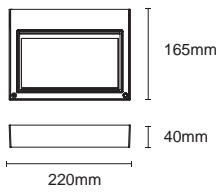

Wall lighting  
 H:300cm  
 Suggested height to ceiling:200cm  
 Distance between fixtures:200cm

# Applications

Reference image

Reference image

Reference image

Reference image

Colours

Body : Black  White  Grey

Article number	LED / Delivered Consumption	Voltage	Current	LED / Delivered Lumen	Beam Angle	CCT	CRI
2525.100	20W / 20W	AC 220-240V	500 mA	2389 lm / 1511 lm	Wallwash	3000K	90

Wallwash

2525.100

H(m)	D(m)	E(lx)
68°		
1.0	1.15	307
2.0	2.30	76
3.0	3.44	34
4.0	4.59	19
5.0	5.74	12

Reference image