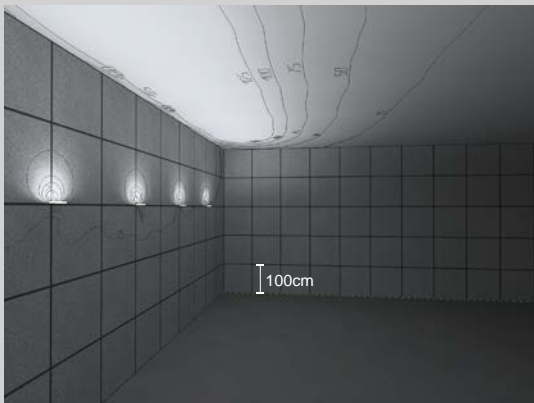

It delivers uniform, soft light distribution to meet refined illumination needs, while offering excellent

IP67-rated waterproof protection.

## Minimalist Design.

Built with Robust and Enduring Craftsmanship.

The tempered glass diffuser is perfectly flush with the frame, preventing water accumulation and dirt buildup.

Wall-mounted luminaires focus on adding illumination to ceilings, ensuring that the minimum number of luminaires provides optimal lighting for ceilings, representing not only an effective but also a cost-efficient lighting solution.

Wall lighting  
 H:300cm  
 Suggested height to ceiling:200cm  
 Distance between fixtures:200cm