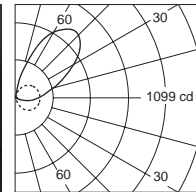

Wall lighting  
 H:300cm  
 Suggested height to ceiling:200cm  
 Distance between fixtures:200cm

# Applications

Reference image

Reference image

Reference image

Reference image

Colours

Body : Black  White  Grey

Article number	LED / Delivered Consumption	Voltage	Current	LED / Delivered Lumen	Beam Angle	CCT	CRI
2525.100	20W / 20W	AC 220-240V	500 mA	2389 lm / 1511 lm	Wallwash	3000K	90

Wallwash

2525.100

H(m)	D(m)	E(lx)
68°		
1.0	1.15	307
2.0	2.30	76
3.0	3.44	34
4.0	4.59	19
5.0	5.74	12

Reference image