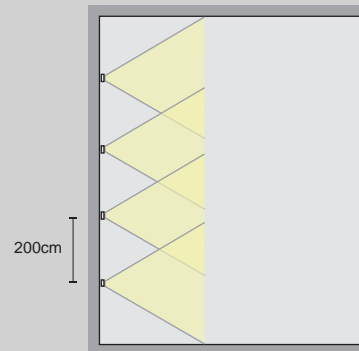

Wall lighting  
 H:300cm  
 Suggested height to ceiling:200cm  
 Distance between fixtures:200cm

# Applications

Reference image

Reference image

Reference image

Reference image

Colours

Body : Black  White  Grey

Article number	LED / Delivered Consumption	Voltage	Current	LED / Delivered Lumen	Beam Angle	CCT	CRI
2525.100	20W / 20W	AC 220-240V	500 mA	2389 lm / 1511 lm	Wallwash	3000K	90