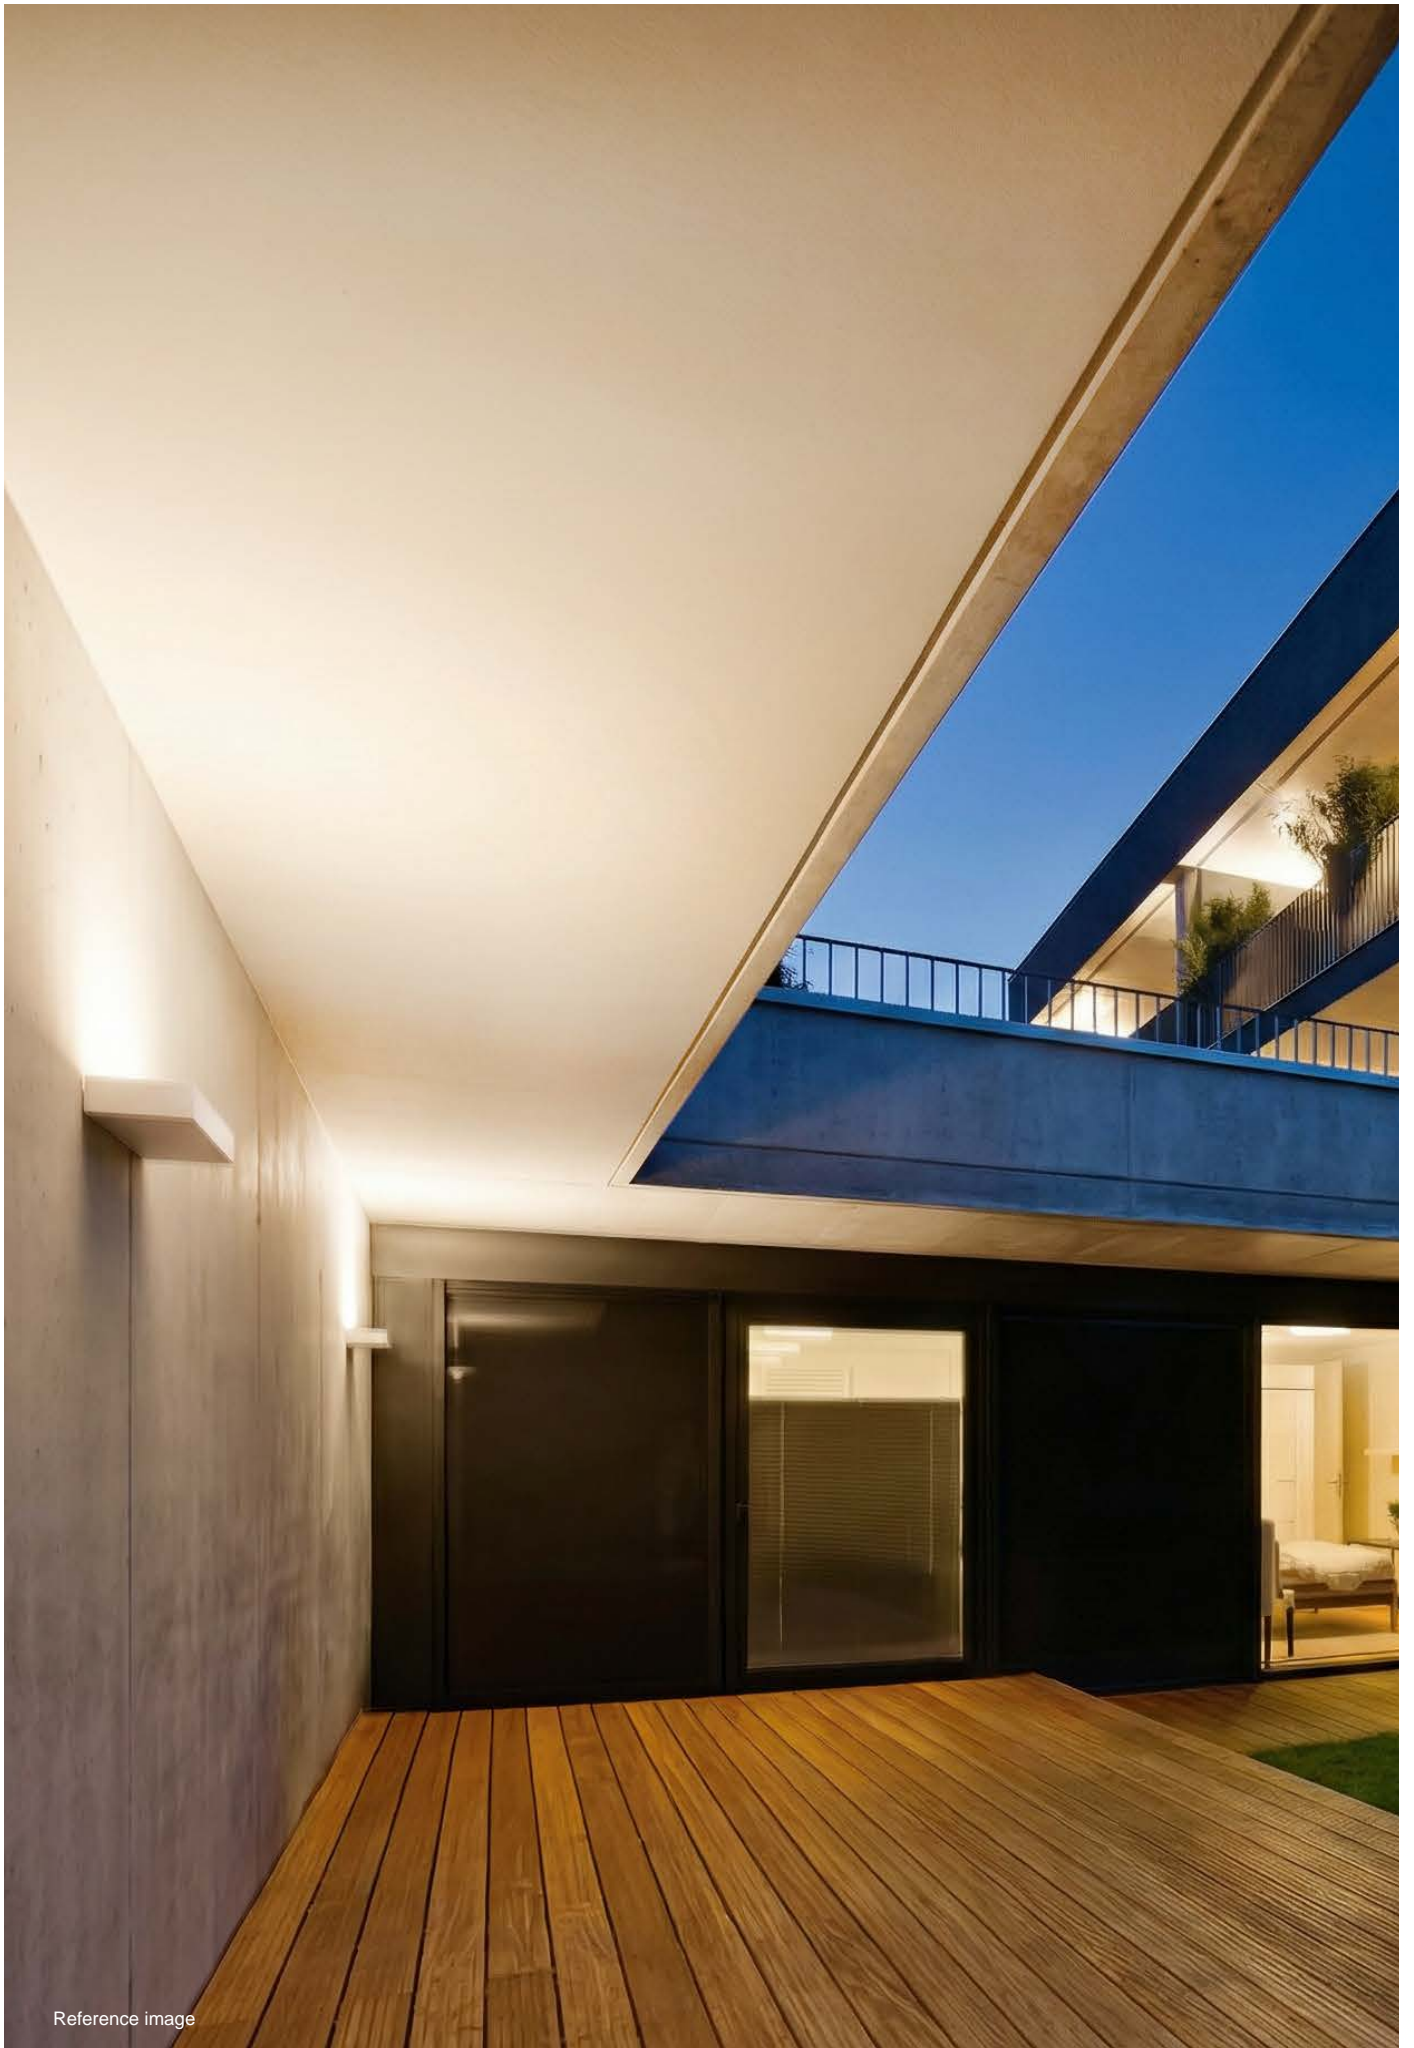

Reference image