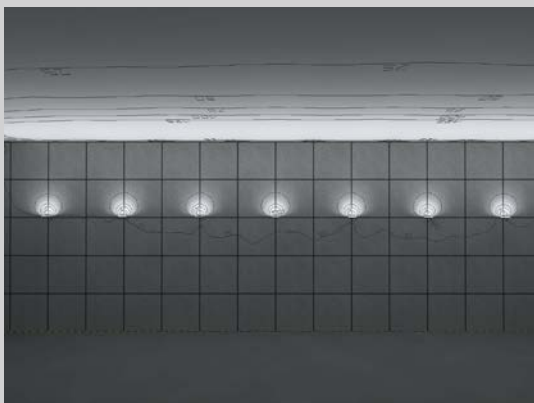

# EDELWEISS Outdoor Wall Light

Minimalist aesthetics with outstanding performance in nighttime landscape lighting.

Its clean, understated design blends seamlessly with building façades without causing visual distraction.

It delivers uniform, soft light distribution to meet refined illumination needs, while offering excellent

IP67-rated waterproof protection.

## Minimalist Design.

Built with Robust and Enduring Craftsmanship.

The tempered glass diffuser is perfectly flush with the frame, preventing water accumulation and dirt buildup.

Wall-mounted luminaires focus on adding illumination to ceilings, ensuring that the minimum number of luminaires provides optimal lighting for ceilings, representing not only an effective but also a cost-efficient lighting solution.

Wall lighting  
 H:300cm  
 Suggested height to ceiling:200cm  
 Distance between fixtures:200cm