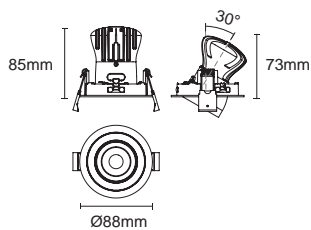

## Optional Accessory

S-019  
Snoot

H-014  
Honeycomb louver

SG-018  
Oval PC

## IES

⊖ Cut out : 80mm (Trim)

⊖ Cut out : 80mm (Trimless)

**17°** 1206 lm