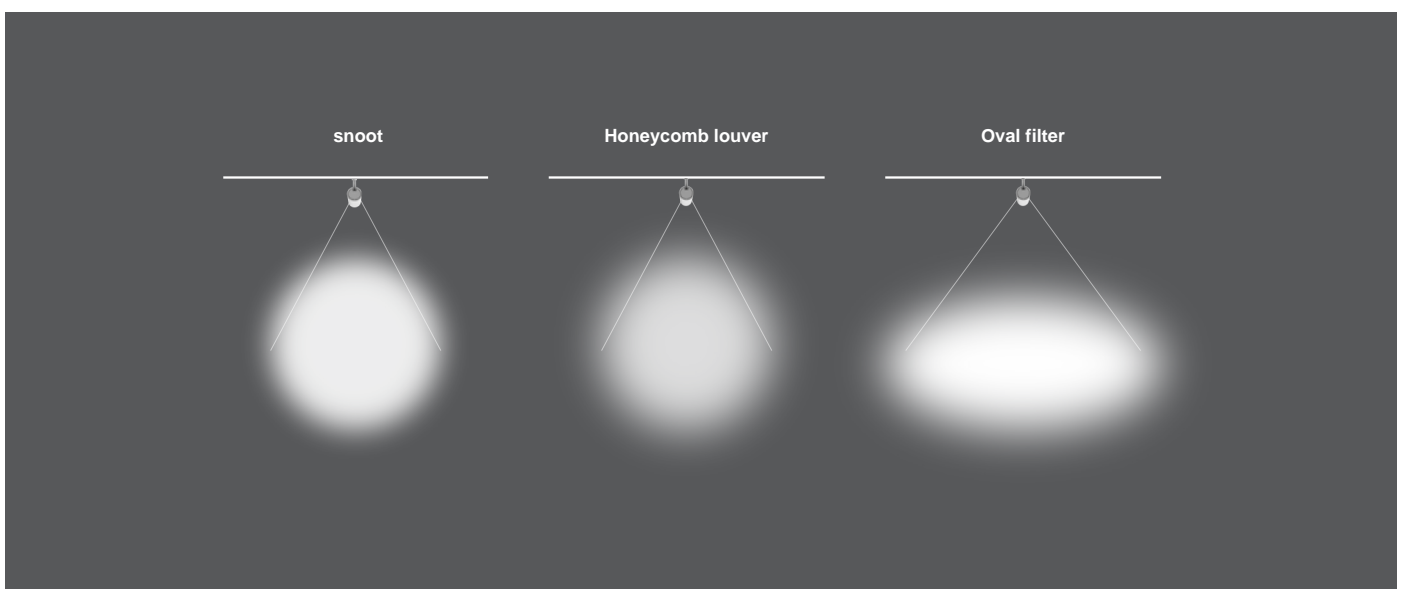

## Function Introduction

**Snoot** Enhances the luminaire's cut-off angle.

**Honeycomb louver** Reduces glare, lowers brightness, and enhances lighting comfort.

**Oval Filter** Converts a circular beam into an elliptical one, tailoring it to your lighting needs.  
It's particularly suitable for long or custom-shaped lighting areas