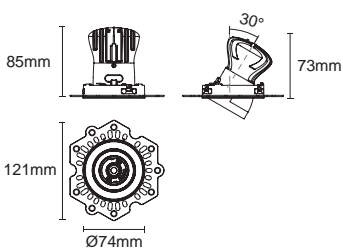

## Optional Accessory

S-019  
Snoot

H-014  
Honeycomb louver

SG-018  
Oval PC

## IES

⊖ Cut out : 80mm (Trim)

⊖ Cut out : 80mm (Trimless)

**17°** 1206 lm