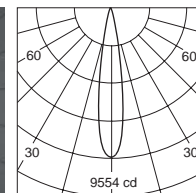

Adjustable

2518.119-HE
2518.219-HE

H(m)	D(m)	E(lx)
17°		
1.0	0.31	6912
2.0	0.61	1728
3.0	0.92	768
4.0	1.23	432
5.0	1.53	276

30° 1245 lm