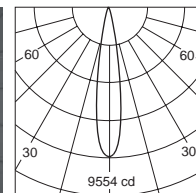

IES

Spotlight

2519.317-HE

H(m)	D(m)	E(lx)
17°		
1.0	0.31	6912
2.0	0.61	1728
3.0	0.92	768
4.0	1.23	432
5.0	1.53	276