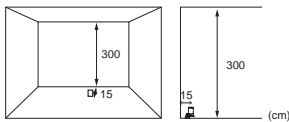

Colours

Body: Black ■ Grey ■

Article number	LED / Delivered Consumption	Voltage	Current	LED / Delivered Lumen	Beam Angle	CCT	CRI
2529.401	7.5W / 10W	AC 220-240V	200 mA	711 lm / 586 lm	18°/25°/35°/55°(Lens)	3000K	90+

Driver Built-in

Optional Accessory

IES

H(m)	D(m)	E(lx)
18°		
1.0	0.32	2641
2.0	0.63	660
3.0	0.95	293
4.0	1.27	165
5.0	1.58	105

H(m)	D(m)	E(lx)
25°		
1.0	0.39	2047
2.0	0.78	511
3.0	1.18	227
4.0	1.57	128
5.0	1.96	81

H(m)	D(m)	E(lx)
35°		
1.0	0.59	1122
2.0	1.18	280
3.0	1.77	124
4.0	2.36	70
5.0	2.95	44

H(m)	D(m)	E(lx)
55°		
1.0	0.97	448
2.0	1.95	112
3.0	2.92	49
4.0	3.89	28
5.0	4.87	17