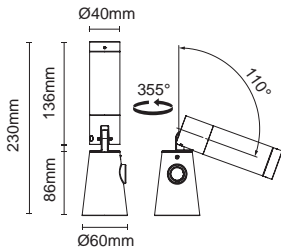

Colours

Body: Black ■ Grey ■

Article number	LED / Delivered Consumption	Voltage	Current	LED / Delivered Lumen	Beam Angle	CCT	CRI
2529.401	7.5W / 10W	AC 220-240V	200 mA	711 lm / 586 lm	18°/25°/35°/55°(Lens)	3000K	90+

Driver Built-in

Optional Accessory

IES

H(m)	D(m)	E(lx)
18°		
1.0	0.32	2641
2.0	0.63	660
3.0	0.95	293
4.0	1.27	165
5.0	1.58	105

H(m)	D(m)	E(lx)
25°		
1.0	0.39	2047
2.0	0.78	511
3.0	1.18	227
4.0	1.57	128
5.0	1.96	81

H(m)	D(m)	E(lx)
35°		
1.0	0.59	1122
2.0	1.18	280
3.0	1.77	124
4.0	2.36	70
5.0	2.95	44

H(m)	D(m)	E(lx)
55°		
1.0	0.97	448
2.0	1.95	112
3.0	2.92	49
4.0	3.89	28
5.0	4.87	17