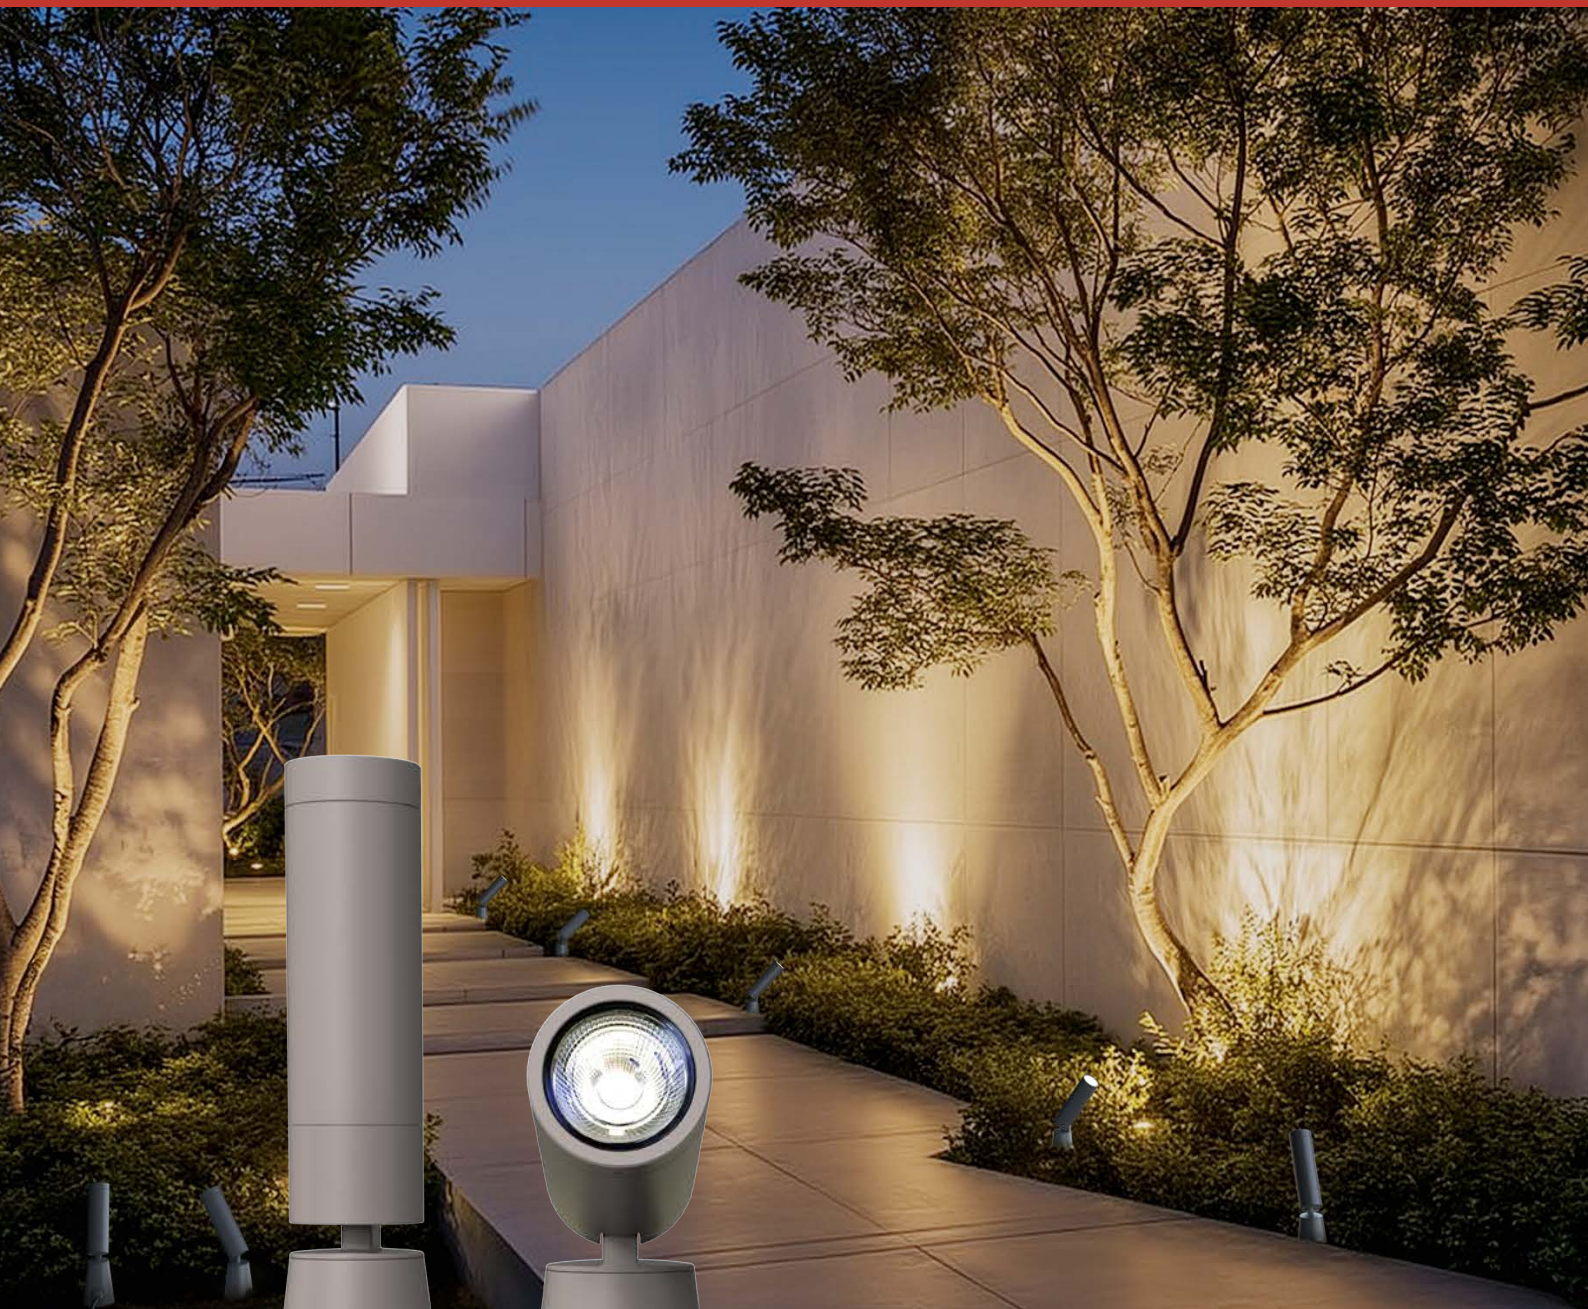

ROCKET SERIES (EU)

ROCKET Outdoor spotlight

Precision lighting, crafted for landscape design.

A minimal 4 cm form seamlessly blends into its surroundings—allowing light to take center stage.

Adjustable beam angles delicately define trees and spatial focal points.

Elevated structure avoids obstruction from planting, delivering sculptural light across trunks and foliage.

IP67

Engineered to withstand the challenges of outdoor environments, the fixture is rated IP67 for water and dust resistance. It ensures stable performance under rain, humidity, irrigation, and changing weather conditions, maintaining reliable quality for long-term landscape lighting applications.

Reference image

Colours

Body: Black ■ Grey ■

Article number	LED / Delivered Consumption	Voltage	Current	LED / Delivered Lumen	Beam Angle	CCT	CRI
2529.401	7.5W / 10W	AC 220-240V	200 mA	711 lm / 586 lm	18°/25°/35°/55°(Lens)	3000K	90+