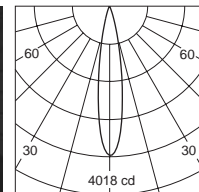

IES

Spotlight

2529.401

H(m)	D(m)	E(lx)
18°		
1.0	0.32	2641
2.0	0.63	660
3.0	0.95	293
4.0	1.27	165
5.0	1.58	105