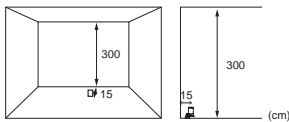

Colours

Body: Black ■ Grey ■

Article number	LED / Delivered Consumption	Voltage	Current	LED / Delivered Lumen	Beam Angle	CCT	CRI
2529.401	7.5W / 10W	AC 220-240V	200 mA	711 lm / 586 lm	18°/25°/35°/55°(Lens)	3000K	90+

Driver Built-in

Optional Accessory

IES

Spotlight

2529.401

H(m)	D(m)	E(lx)
18°		
1.0	0.32	2641
2.0	0.63	660
3.0	0.95	293
4.0	1.27	165
5.0	1.58	105

Spotlight

2529.401

H(m)	D(m)	E(lx)
25°		
1.0	0.39	2047
2.0	0.78	511
3.0	1.18	227
4.0	1.57	128
5.0	1.96	81

Spotlight

2529.401

H(m)	D(m)	E(lx)
35°		
1.0	0.59	1122
2.0	1.18	280
3.0	1.77	124
4.0	2.36	70
5.0	2.95	44

Spotlight

2529.401

H(m)	D(m)	E(lx)
55°		
1.0	0.97	448
2.0	1.95	112
3.0	2.92	49
4.0	3.89	28
5.0	4.87	17