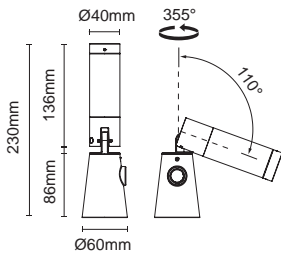

Colours

Body: Black ■ Grey ■

Article number	LED / Delivered Consumption	Voltage	Current	LED / Delivered Lumen	Beam Angle	CCT	CRI
2529.401	7.5W / 10W	AC 220-240V	200 mA	711 lm / 586 lm	18°/25°/35°/55°(Lens)	3000K	90+

Driver Built-in

Optional Accessory

IES

Spotlight

2529.401

H(m)	D(m)	E(lx)
18°		
1.0	0.32	2641
2.0	0.63	660
3.0	0.95	293
4.0	1.27	165
5.0	1.58	105

Spotlight

2529.401

H(m)	D(m)	E(lx)
25°		
1.0	0.39	2047
2.0	0.78	511
3.0	1.18	227
4.0	1.57	128
5.0	1.96	81

Spotlight

2529.401

H(m)	D(m)	E(lx)
35°		
1.0	0.59	1122
2.0	1.18	280
3.0	1.77	124
4.0	2.36	70
5.0	2.95	44

Spotlight

2529.401

H(m)	D(m)	E(lx)
55°		
1.0	0.97	448
2.0	1.95	112
3.0	2.92	49
4.0	3.89	28
5.0	4.87	17